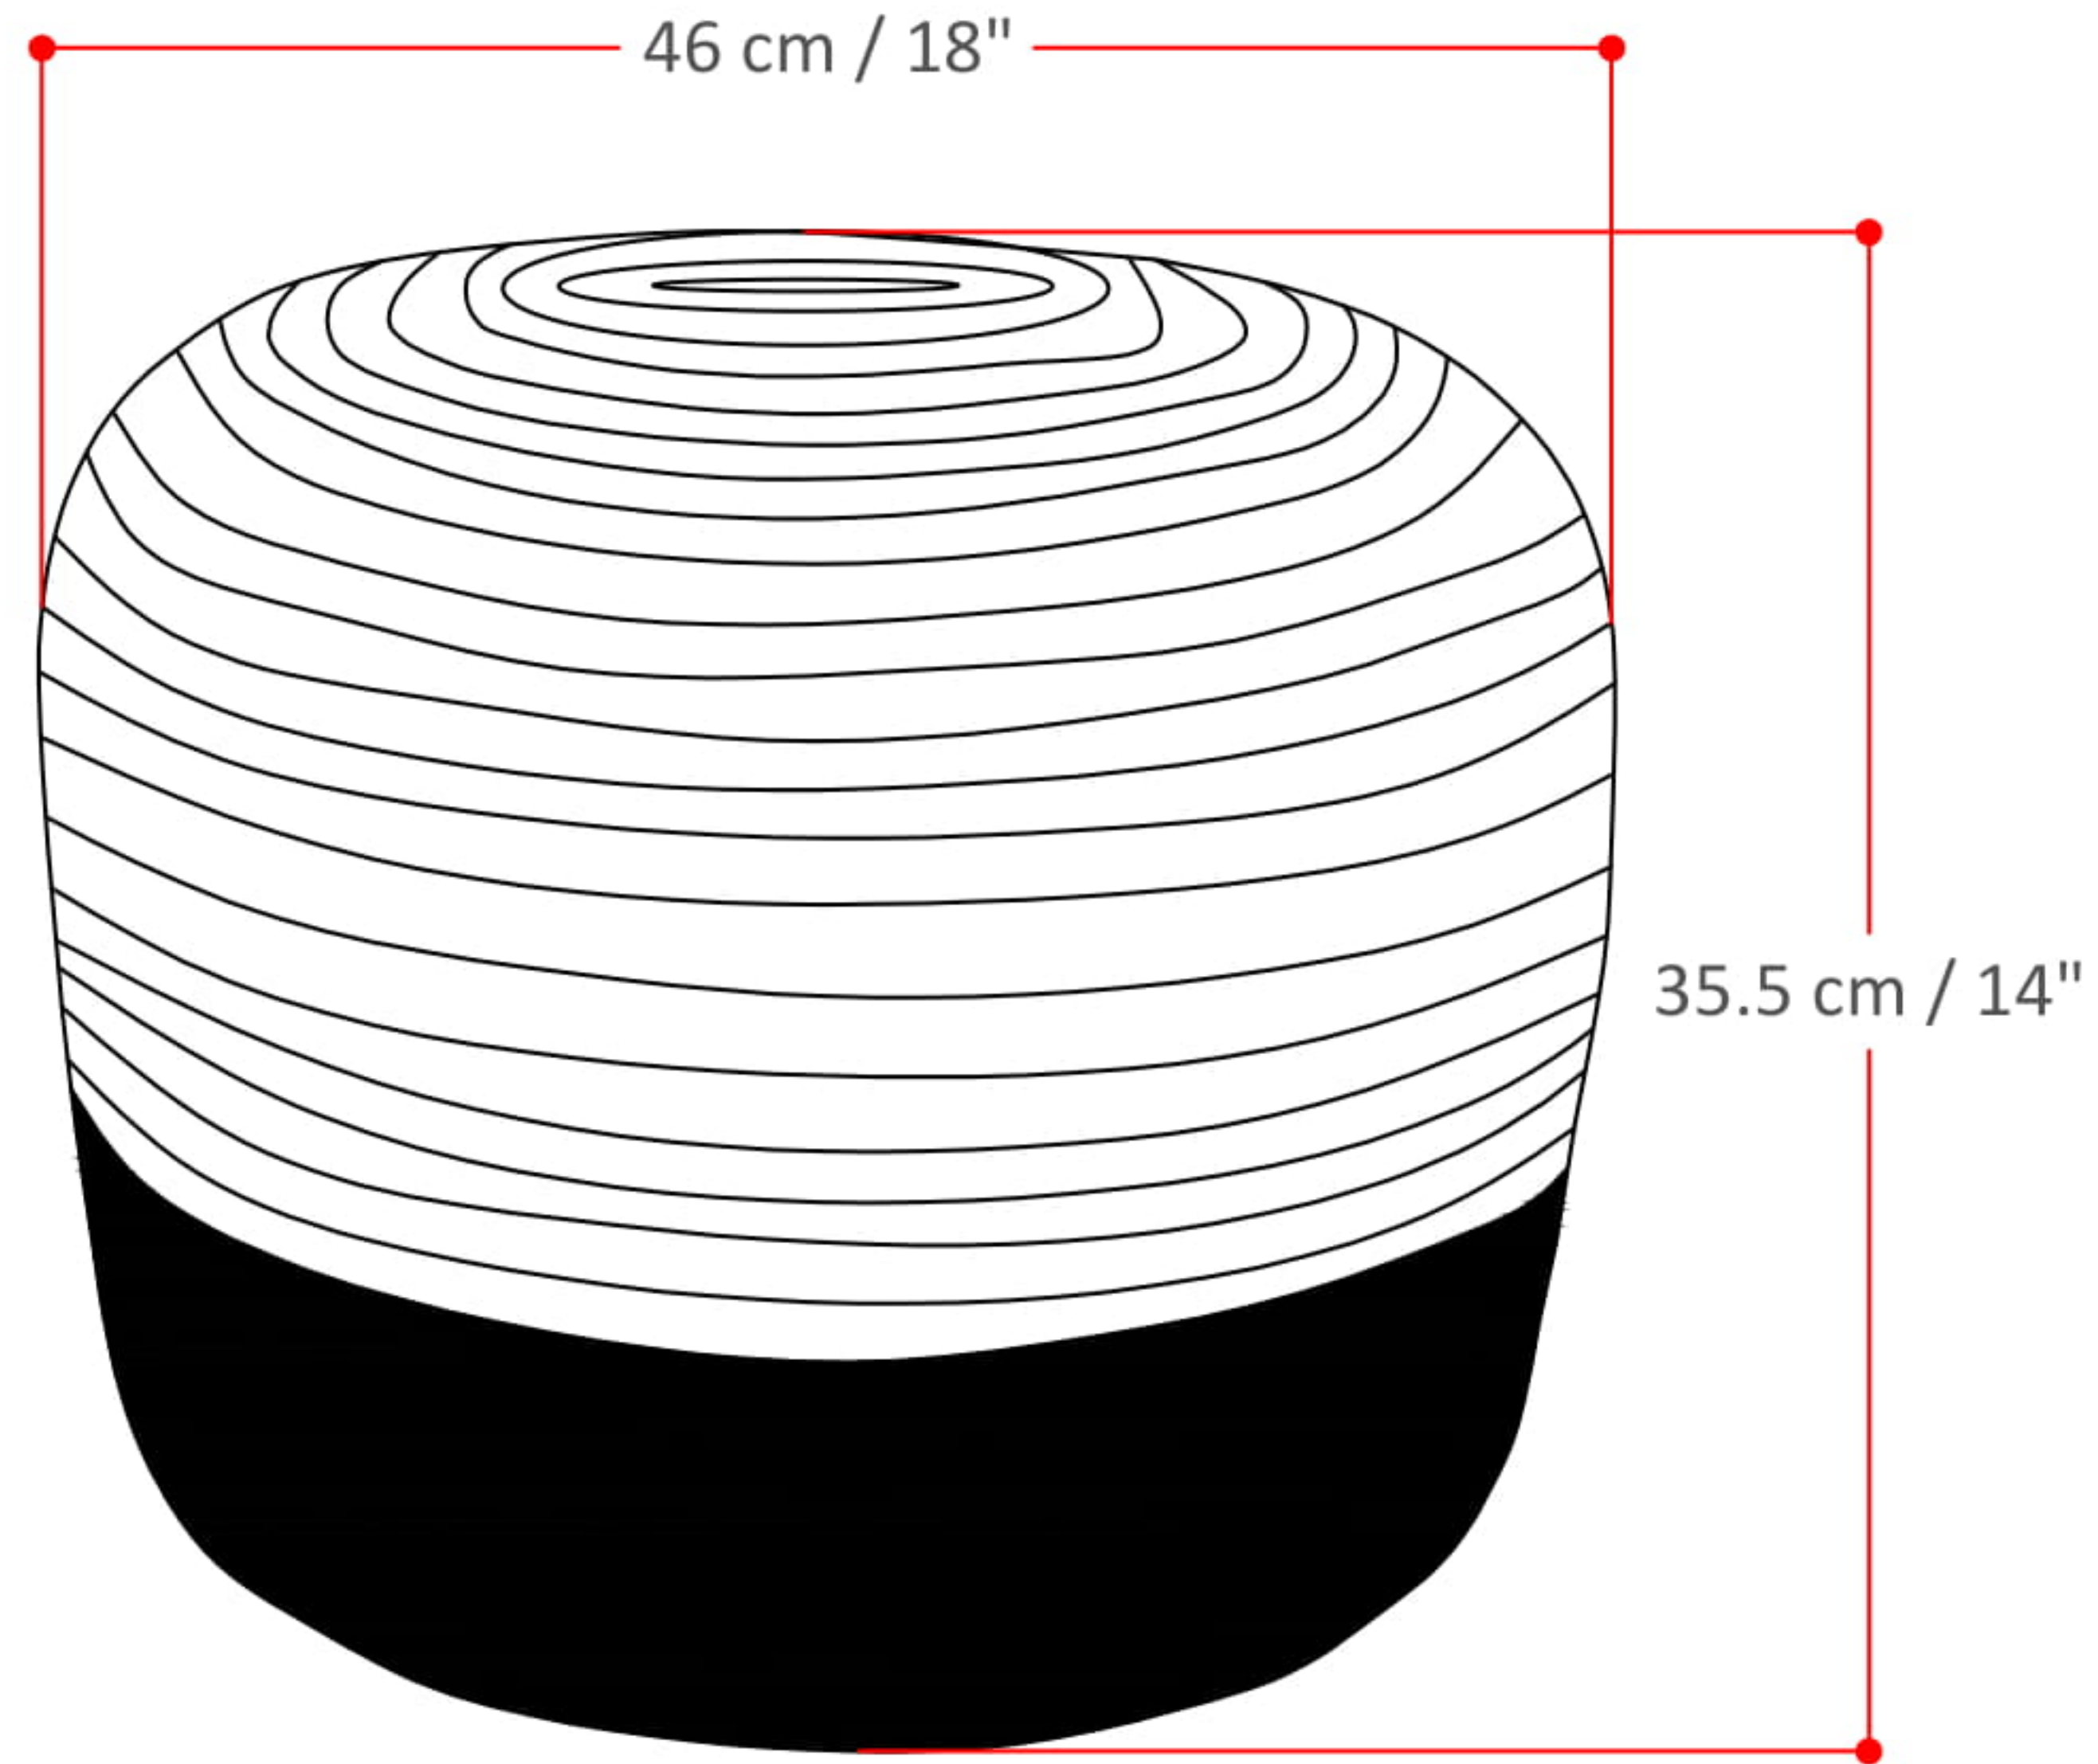

LYDIA ROUND BRAIDED JUTE POUF

Net Weight- 5.5 (lb)