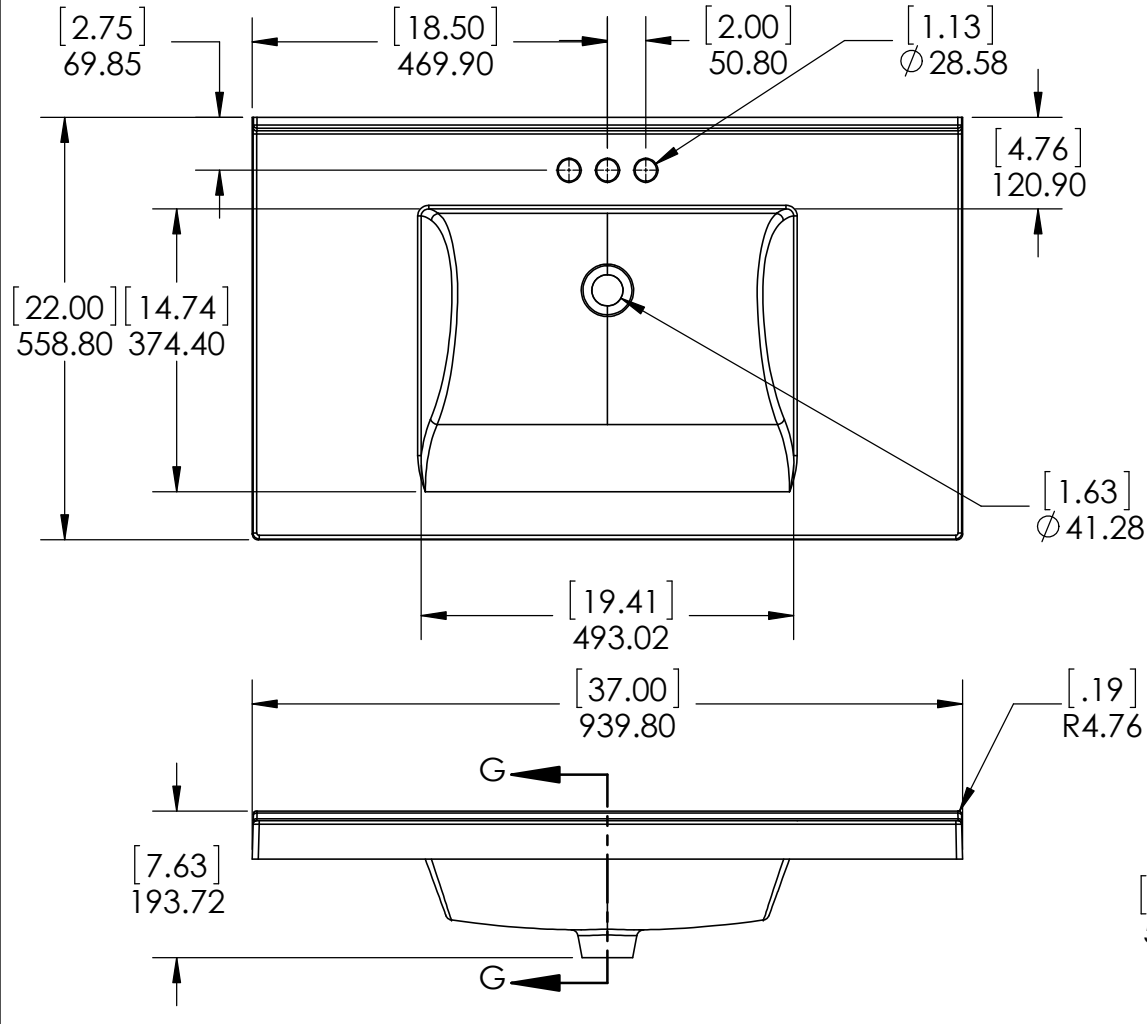

Top view

Isometric View

Frontal View

SECTION E-E
Scale 1 : 15

Back View

ITEM:	WT36-ST WT36-WH WT36-CH WT36-CR	REV	A
-------	--	-----	----------

NAME: **Westcourt 36in Vanity - Sterling / White/ Chocolate / Crema**

MATERIAL: **German Beech 4/4 Laminated Particle Board**

Westcourt 36in

Propiedad y Confidencialidad La información contenida en este dibujo es puramente propiedad de <i>Woodcrafters Home Products LLC</i> . Queda prohibida cualquier reproducción parcial o total sin el permiso por escrito de <i>Woodcrafters Home Product LLC</i> .	DRW:	JCNV	03/28/18
	REV:	ING	03/28/18
	APP:	R&D	03/28/18
	SCALE:	1:20	MODEL:

DRAWING TYPE	ITEM ID	ITEM DESCRIPTION	TECHNOLOGIES	DRAWING STATUS
Finish Good	HU3722R-WH	Vtop Wave 37 x 22 4 in	AB Composite	Ready for production
Finish Good	HU37R-WH	Glacier Bay in. Cultured Marble Vanity Top - White	AB Composite	Ready for production

REV	ECO #	DESCRIPTION	REV'D BY DATE	CHK'D BY DATE	APRV'D BY DATE
1		New Design	4/01/16	4/01/16	4/01/16
2		New item, Online	2/06/18	2/06/18	2/06/18

Estimated Weight: 16.5kg

PROPRIETARY AND CONFIDENTIAL		UNLESS OTHERWISE SPECIFIED		NAME		DATE		
THE INFORMATION CONTAINED IN THIS DRAWING IS THE SOLE PROPERTY OF WOODCRAFTERS. ANY REPRODUCTION IN PART OR AS A WHOLE WITHOUT THE WRITTEN PERMISSION OF WOODCRAFTERS IS PROHIBITED.		DIMENSIONS ARE IN MM. AND (INCHES)		DRAWN		E. Sandoval 4/01/16		
		TOLERANCES ARE		CHECKED		O. Razo 2/06/18		
		+ 0.125 [3.175] - 0.125 [-3.175]		ENG APPR.		V. Sanchez 2/06/18		
		SCALE:1:10		MFG APPR.		C. Leal 2/06/18		
				SIZE		DWG. NO.		
				A		Vtop Wave 37x22		
							SHEET 1 OF 1	
							REV: 1	