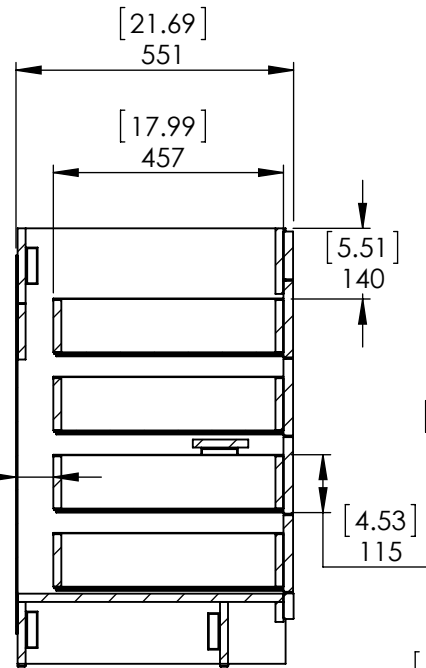

Top view

Isometric View

Frontal View

SECTION E-E
Scale 1 : 15

Back View

ITEM:	WT36-ST WT36-WH WT36-CH WT36-CR	REV	A
-------	--	-----	----------

NAME: **Westcourt 36in Vanity - Sterling / White/ Chocolate / Crema**

MATERIAL: **German Beech 4/4 Laminated Particle Board**

Westcourt 36in

Propiedad y Confidencialidad La información contenida en este dibujo es puramente propiedad de <i>Woodcrafters Home Products LLC</i> . Queda prohibida cualquier reproducción parcial o total sin el permiso por escrito de <i>Woodcrafters Home Product LLC</i> .	DRW:	JCNV	03/28/18
	REV:	ING	03/28/18
	APP:	R&D	03/28/18
	SCALE:	1:20	MODEL:

REV	ECO #	DESCRIPTION	REV'D BY DATE	CHK'D BY DATE	APRV'D BY DATE
1		New Design	4/01/16	4/01/16	4/01/16
2		New item, Online	2/06/18	2/06/18	2/06/18

Estimated Weight: 16.5kg

PROPRIETARY AND CONFIDENTIAL		UNLESS OTHERWISE SPECIFIED		NAME		DATE		
THE INFORMATION CONTAINED IN THIS DRAWING IS THE SOLE PROPERTY OF WOODCRAFTERS. ANY REPRODUCTION IN PART OR AS A WHOLE WITHOUT THE WRITTEN PERMISSION OF WOODCRAFTERS IS PROHIBITED.		DIMENSIONS ARE IN MM. AND (INCHES)		DRAWN		E. Sandoval 4/01/16		
		TOLERANCES ARE		CHECKED		O. Razo 2/06/18		
		+ 0.125 [3.175] - 0.125 [-3.175]		ENG APPR.		V. Sanchez 2/06/18		
		SCALE:1:10		MFG APPR.		C. Leal 2/06/18		
				SIZE		DWG. NO.		
				A		Vtop Wave 37x22		
							SHEET 1 OF 1	
							REV: 1	