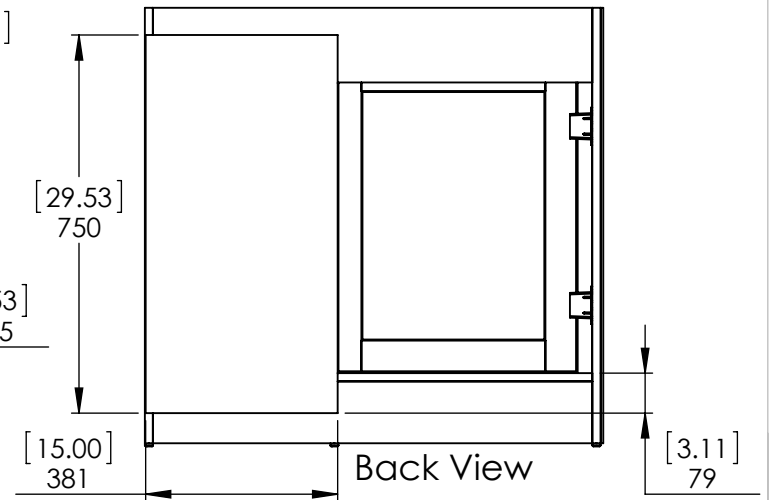

Top view

Isometric View

Frontal View

SECTION E-E
Scale 1 : 15

Back View

ITEM:	WT36-ST WT36-WH WT36-CH WT36-CR	REV	A
-------	--	-----	----------

NAME: **Westcourt 36in Vanity - Sterling / White/ Chocolate / Crema**

MATERIAL: **German Beech 4/4 Laminated Particle Board**

Westcourt 36in

Propiedad y Confidencialidad La información contenida en este dibujo es puramente propiedad de <i>Woodcrafters Home Products LLC</i> . Queda prohibida cualquier reproducción parcial o total sin el permiso por escrito de <i>Woodcrafters Home Product LLC</i> .	DRW:	JCNV	03/28/18
	REV:	ING	03/28/18
	APP:	R&D	03/28/18
	SCALE:	1:20	MODEL:

REV	ECO #	DESCRIPTION	REV'D BY DATE	CHK'D BY DATE	APRV'D BY DATE
1		New Design	4/01/16	4/01/16	4/01/16
2		New item, Online	2/06/18	2/06/18	2/06/18

Estimated Weight: 16.5kg

PROPRIETARY AND CONFIDENTIAL		UNLESS OTHERWISE SPECIFIED		NAME		DATE		
THE INFORMATION CONTAINED IN THIS DRAWING IS THE SOLE PROPERTY OF WOODCRAFTERS. ANY REPRODUCTION IN PART OR AS A WHOLE WITHOUT THE WRITTEN PERMISSION OF WOODCRAFTERS IS PROHIBITED.		DIMENSIONS ARE IN MM. AND (INCHES)		DRAWN		E. Sandoval 4/01/16		
		TOLERANCES ARE		CHECKED		O. Razo 2/06/18		
		+ 0.125 [3.175] - 0.125 [-3.175]		ENG APPR.		V. Sanchez 2/06/18		
		SCALE:1:10		MFG APPR.		C. Leal 2/06/18		
				SIZE		DWG. NO.		
				A		Vtop Wave 37x22		
							SHEET 1 OF 1	
							REV: 1	