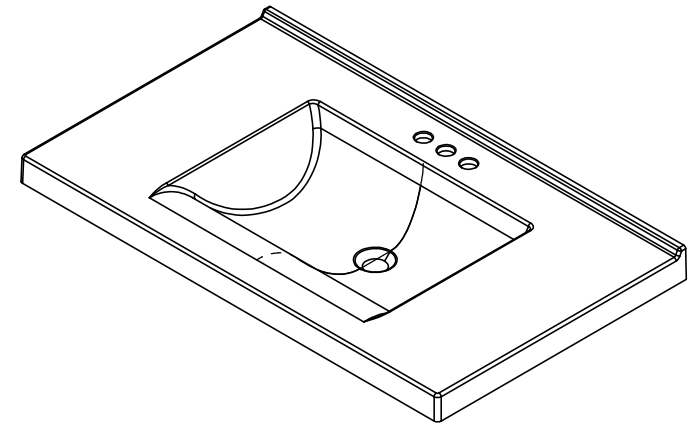

Top view

Isometric View

Frontal View

SECTION E-E
Scale 1 : 15

Back View

ITEM:	WT36-ST WT36-WH WT36-CH WT36-CR	REV	A
-------	--	-----	----------

NAME: **Westcourt 36in Vanity - Sterling / White/ Chocolate / Crema**

MATERIAL: **German Beech 4/4 Laminated Particle Board**

Westcourt 36in

Propiedad y Confidencialidad La información contenida en este dibujo es puramente propiedad de <i>Woodcrafters Home Products LLC</i> . Queda prohibida cualquier reproducción parcial o total sin el permiso por escrito de <i>Woodcrafters Home Product LLC</i> .	DRW:	JCNV	03/28/18
	REV:	ING	03/28/18
	APP:	R&D	03/28/18
	SCALE:	1:20	MODEL:

REV	ECO #	DESCRIPTION	REV'D BY DATE	CHK'D BY DATE	APRV'D BY DATE
1		New Design	4/01/16	4/01/16	4/01/16
2		New item, Online	2/06/18	2/06/18	2/06/18

Estimated Weight: 16.5kg

PROPRIETARY AND CONFIDENTIAL		UNLESS OTHERWISE SPECIFIED		NAME		DATE		
THE INFORMATION CONTAINED IN THIS DRAWING IS THE SOLE PROPERTY OF WOODCRAFTERS. ANY REPRODUCTION IN PART OR AS A WHOLE WITHOUT THE WRITTEN PERMISSION OF WOODCRAFTERS IS PROHIBITED.		DIMENSIONS ARE IN MM. AND (INCHES)		DRAWN		E. Sandoval 4/01/16		
		TOLERANCES ARE		CHECKED		O. Razo 2/06/18		
		+ 0.125 [3.175] - 0.125 [-3.175]		ENG APPR.		V. Sanchez 2/06/18		
		SCALE:1:10		MFG APPR.		C. Leal 2/06/18		
				SIZE		DWG. NO.		
				A		Vtop Wave 37x22		
							SHEET 1 OF 1	
							REV: 1	