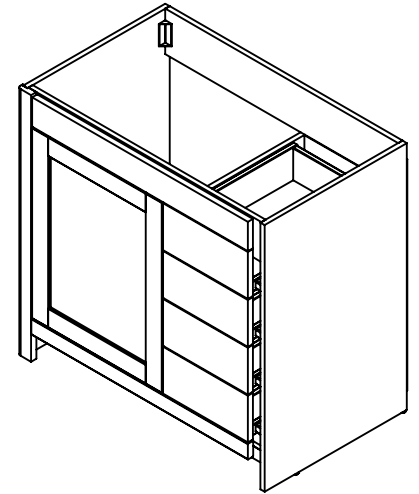

Top view

Isometric View

Frontal View

SECTION E-E
Scale 1 : 15

Back View

ITEM:	WT36-ST WT36-WH WT36-CH WT36-CR	REV	A
-------	--	-----	----------

NAME: **Westcourt 36in Vanity - Sterling / White/ Chocolate / Crema**

MATERIAL: **German Beech 4/4 Laminated Particle Board**

Westcourt 36in

Propiedad y Confidencialidad La información contenida en este dibujo es puramente propiedad de <i>Woodcrafters Home Products LLC</i> . Queda prohibida cualquier reproducción parcial o total sin el permiso por escrito de <i>Woodcrafters Home Product LLC</i> .	DRW:	JCNV	03/28/18
	REV:	ING	03/28/18
	APP:	R&D	03/28/18
	SCALE:	1:20	MODEL:

REV	ECO #	DESCRIPTION	REV'D BY DATE	CHK'D BY DATE	APRV'D BY DATE
1		New Design	4/01/16	4/01/16	4/01/16
2		New item, Online	2/06/18	2/06/18	2/06/18

Estimated Weight: 16.5kg

PROPRIETARY AND CONFIDENTIAL		UNLESS OTHERWISE SPECIFIED		NAME		DATE		
THE INFORMATION CONTAINED IN THIS DRAWING IS THE SOLE PROPERTY OF WOODCRAFTERS. ANY REPRODUCTION IN PART OR AS A WHOLE WITHOUT THE WRITTEN PERMISSION OF WOODCRAFTERS IS PROHIBITED.		DIMENSIONS ARE IN MM. AND (INCHES)		DRAWN		E. Sandoval 4/01/16		
		TOLERANCES ARE		CHECKED		O. Razo 2/06/18		
		+ 0.125 [3.175] - 0.125 [-3.175]		ENG APPR.		V. Sanchez 2/06/18		
		SCALE:1:10		MFG APPR.		C. Leal 2/06/18		
				SIZE		DWG. NO.		
				A		Vtop Wave 37x22		
							SHEET 1 OF 1	
							REV: 1	