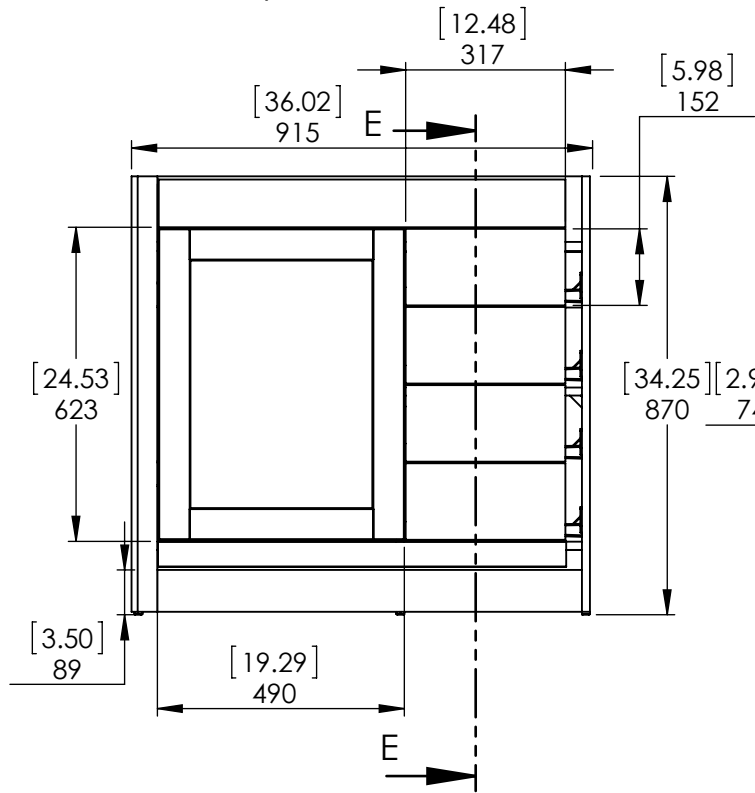

Top view

Isometric View

Frontal View

SECTION E-E
Scale 1 : 15

Back View

ITEM:	WT36-ST WT36-WH WT36-CH WT36-CR	REV	A
-------	--	-----	----------

NAME: **Westcourt 36in Vanity - Sterling / White/ Chocolate / Crema**

MATERIAL: **German Beech 4/4 Laminated Particle Board**

Westcourt 36in

Propiedad y Confidencialidad La información contenida en este dibujo es puramente propiedad de <i>Woodcrafters Home Products LLC</i> . Queda prohibida cualquier reproducción parcial o total sin el permiso por escrito de <i>Woodcrafters Home Product LLC</i> .	DRW:	JCNV	03/28/18
	REV:	ING	03/28/18
	APP:	R&D	03/28/18
	SCALE:	1:20	MODEL:

DRAWING TYPE	ITEM ID	ITEM DESCRIPTION	TECHNOLOGIES	DRAWING STATUS
Finish Good	HU3722R-WH	Vtop Wave 37 x 22 4 in	AB Composite	Ready for production
Finish Good	HU37R-WH	Glacier Bay in. Cultured Marble Vanity Top - White	AB Composite	Ready for production

REV	ECO #	DESCRIPTION	REV'D BY DATE	CHK'D BY DATE	APRV'D BY DATE
1		New Design	4/01/16	4/01/16	4/01/16
2		New item, Online	2/06/18	2/06/18	2/06/18

Estimated Weight: 16.5kg

PROPRIETARY AND CONFIDENTIAL		UNLESS OTHERWISE SPECIFIED		NAME		DATE		
THE INFORMATION CONTAINED IN THIS DRAWING IS THE SOLE PROPERTY OF WOODCRAFTERS. ANY REPRODUCTION IN PART OR AS A WHOLE WITHOUT THE WRITTEN PERMISSION OF WOODCRAFTERS IS PROHIBITED.		DIMENSIONS ARE IN MM. AND (INCHES)		DRAWN		E. Sandoval 4/01/16		
		TOLERANCES ARE		CHECKED		O. Razo 2/06/18		
		+ 0.125 [3.175] - 0.125 [-3.175]		ENG APPR.		V. Sanchez 2/06/18		
		SCALE:1:10		MFG APPR.		C. Leal 2/06/18		
				SIZE		DWG. NO.		
				A		Vtop Wave 37x22		
							SHEET 1 OF 1	
							REV: 1	