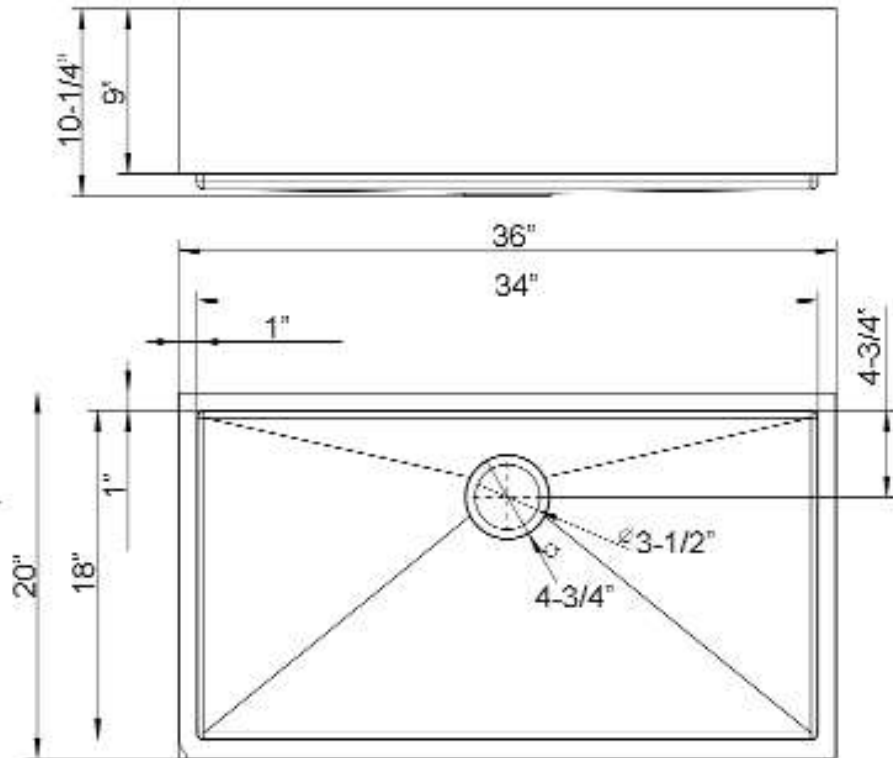

36" BAILEY SINGLE BOWL FARMER SINK

Cat. No
FSSSB2034-SS

W: 36"
D: 20"
H: 10-1/4"

***Please do NOT cut hole without template or actual product.**

Interior Dimensions:

Basin Interior: 34" W x 18"D
Basin Depth: 9"

Features:

- ▶ Solid 16 gauge, 304 grade metal construction
- ▶ Tight radius corners
- ▶ Easy maintenance with matte finish
- ▶ Template included
- ▶ Insulated for sound reduction
- ▶ Rim width is 1"
- ▶ Drain is 3-1/2"
- ▶ Wire grid available to purchase separately, **FSSSB2034-Wire**

Dimensions of fixture are nominal and may vary within the range of tolerances established by ANSI Standard A112.19.2. Dimensions and specifications subject to change without notice.