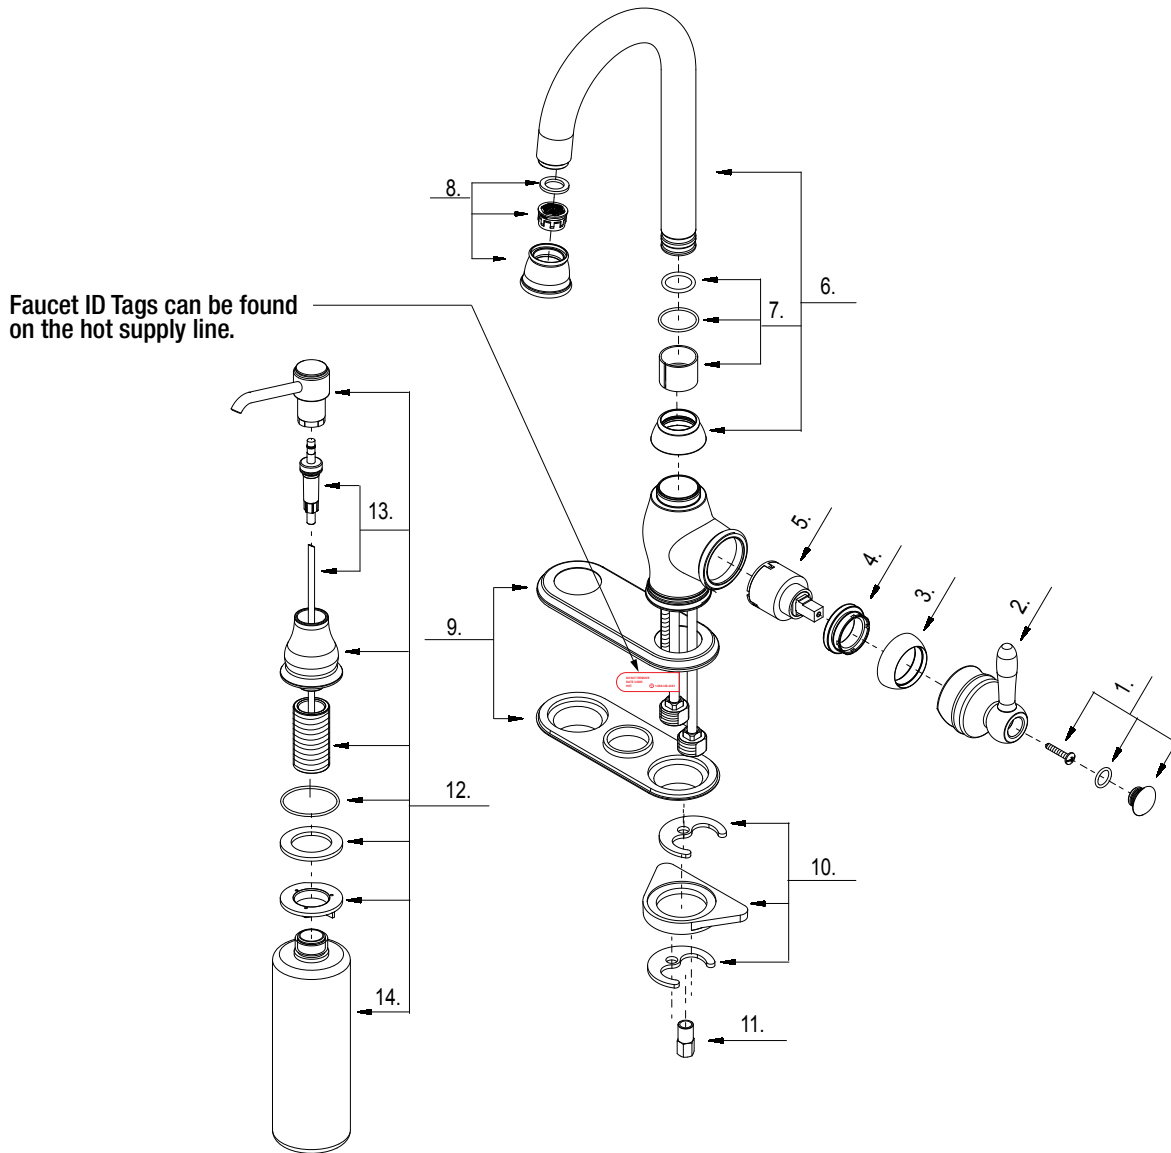

**Glacier Bay Newbury Single-Handle Bar Faucet
with Soap Dispenser**

MODEL	SKU#	OMSID	FINISH
FS1A0026CP	302357330	302357330	Chrome
FS1A0026BNV	302357337	302357337	Brushed Nickel

Many replacement parts can be purchased online or at your local store. Please use the table below to identify the part SKU number needed, go to HOMEDEPOT.COM, and check for online and store availability. If you can't find the part you are looking for, please call 1-855-HD-GLACIER.

Part	Description	Part #	Internet SKU #	Store SKU#	Part	Description	Part #	Internet SKU #	Store SKU#
1	Handle Cap	A66D556*			8	Aerator	A500912N-55*		
2	Metal Handle Assembly	A662591-Z*			9	Deck plate & Gasket	A66D557*		
3	Trim Cap	A103016*			10	Mounting Hardware	A66D095NI		
4	Bonnet Nut	A104002			11	Lock Nut	A070135		
5	Ceramic Disc Cartridge	A507348N-32			12	Soap Dispenser Assembly	A502247*		
6	Spout Assembly	A666760N*			13	Soap Pump	A605243		
7	Spout Seal Kit	A66D066N			14	Soap Bottle	A116000		