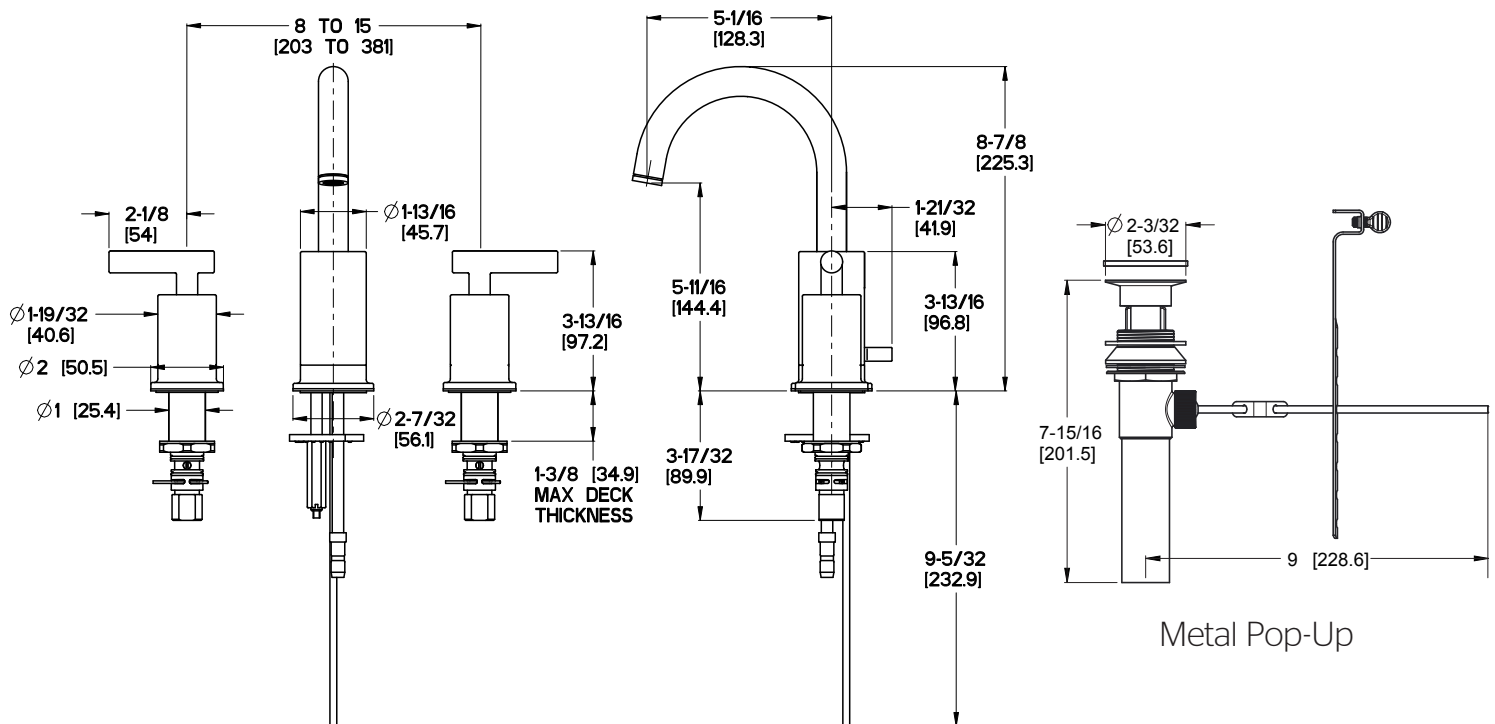

#### Features

- 1.2 GPM Flow Rate
- Metal Pop-Up
- Quick Connect Installation
- 8"-15" Variable Installation
- Fixed Hubs
- High Arc Spout
- PVD Finish (K Finish Only)
- Pforever Seal Ceramic Disc Valve
- Pforever Warranty®

### Dimensions

∅1 Min to ∅1-1/2 Max. Deck Hole Openings