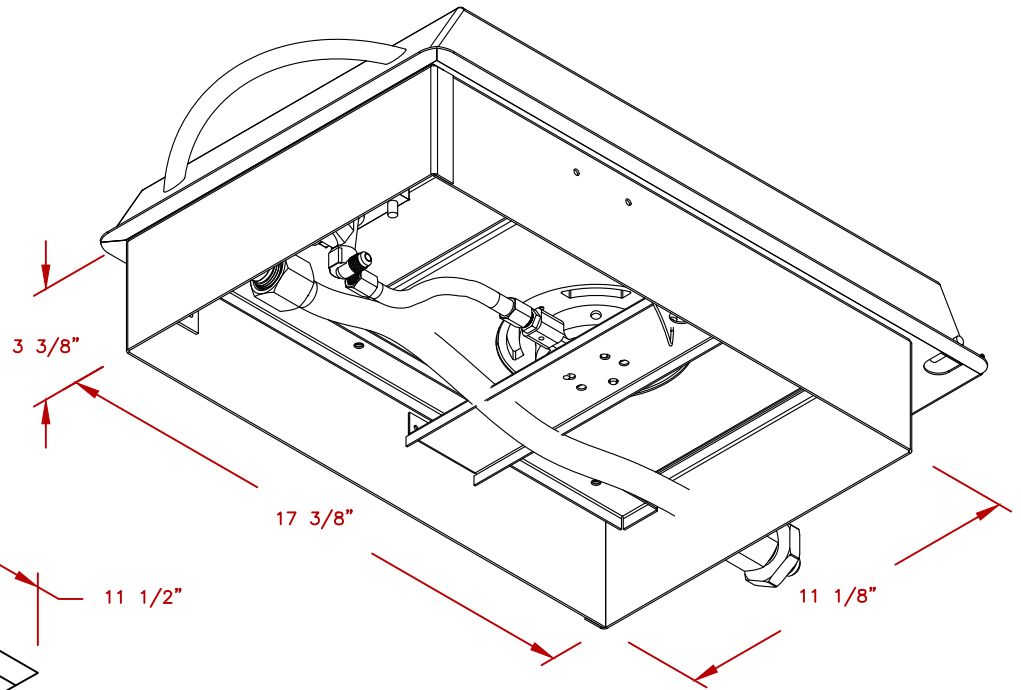

LINE	BBQ LINE
MODEL	STAD. SINGLE FLAT
NUM	

CUT OUT DIMENSIONS

	TITLE 2021 BARBECUE LINE SIDE BURNERS STAD. SINGLE FLAT	
	SCALE:	DWG NO. BBQ08852P
REVISED	REV. DESCR.	DATE 12/8/2020

NOTE:
DUE TO OUR CONTINUOUS IMPROVEMENT PROGRAM, ALL MODELS
AND SPECIFICATIONS ARE SUBJECT TO CHANGE WITHOUT NOTICE.