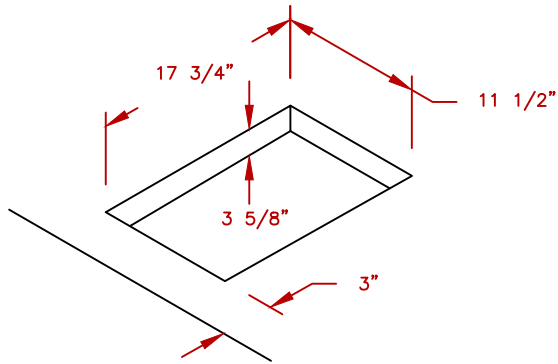

LINE	BBQ LINE
MODEL	STAD. SINGLE FLAT
NUM	

CUT OUT DIMENSIONS

	TITLE 2021 BARBECUE LINE SIDE BURNERS STAD. SINGLE FLAT	
	SCALE:	DWG NO. BBQ08852P
REVISED	REV. DESCR.	DATE 12/8/2020

NOTE:
DUE TO OUR CONTINUOUS IMPROVEMENT PROGRAM, ALL MODELS
AND SPECIFICATIONS ARE SUBJECT TO CHANGE WITHOUT NOTICE.