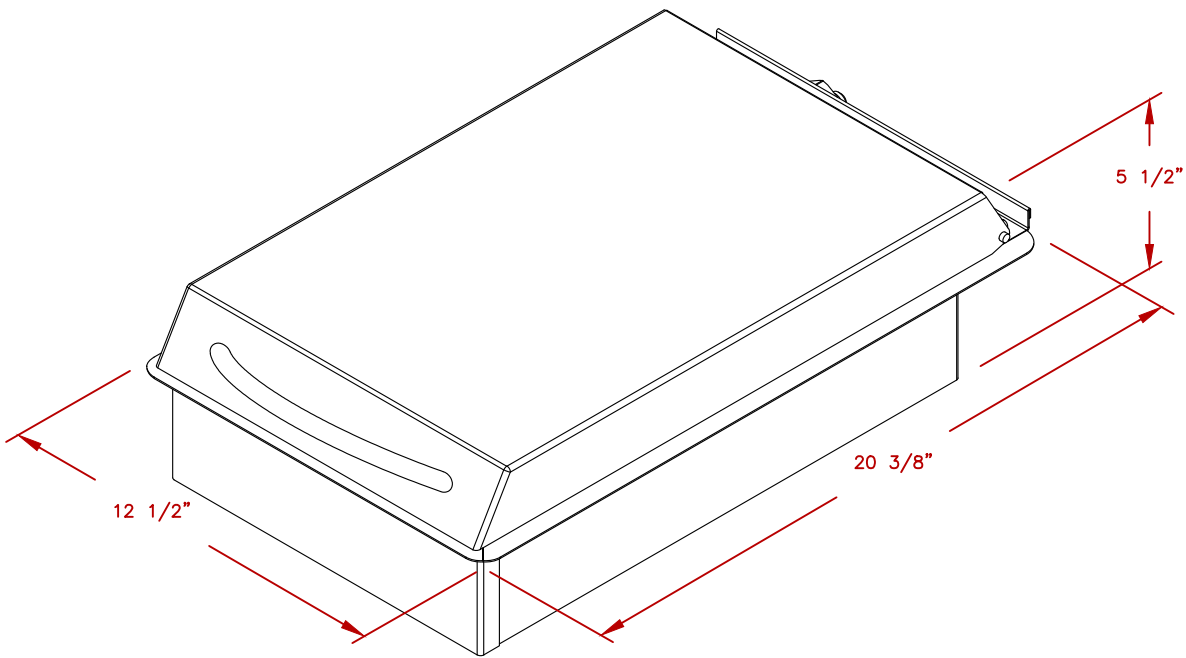

LINE	BBQ LINE
MODEL	STAD. SINGLE FLAT
NUM	

CUT OUT DIMENSIONS

	TITLE 2021 BARBECUE LINE SIDE BURNERS STAD. SINGLE FLAT	
	SCALE:	DWG NO. BBQ08852P
REVISED	REV. DESCR.	DATE 12/8/2020

NOTE:
DUE TO OUR CONTINUOUS IMPROVEMENT PROGRAM, ALL MODELS
AND SPECIFICATIONS ARE SUBJECT TO CHANGE WITHOUT NOTICE.