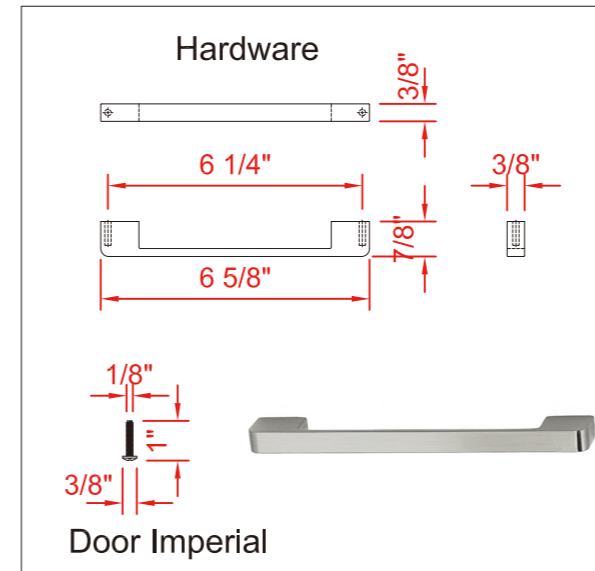

INSTALLERS DIAGRAM

MODEL NUMBER:1521US-24-262

TOP VIEW

FRONT VIEW

SIDE VIEW