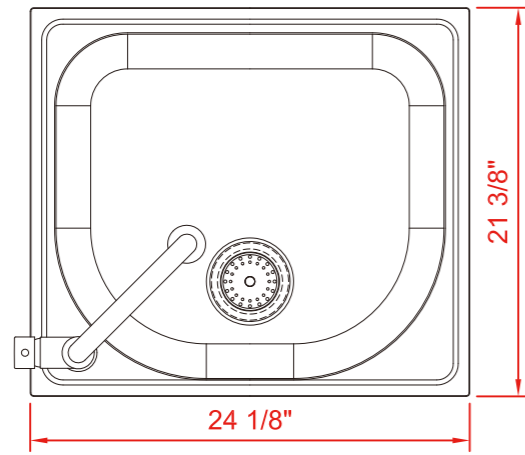

INSTALLERS DIAGRAM

MODEL NUMBER:1521US-24-262

TOP VIEW

FRONT VIEW

SIDE VIEW