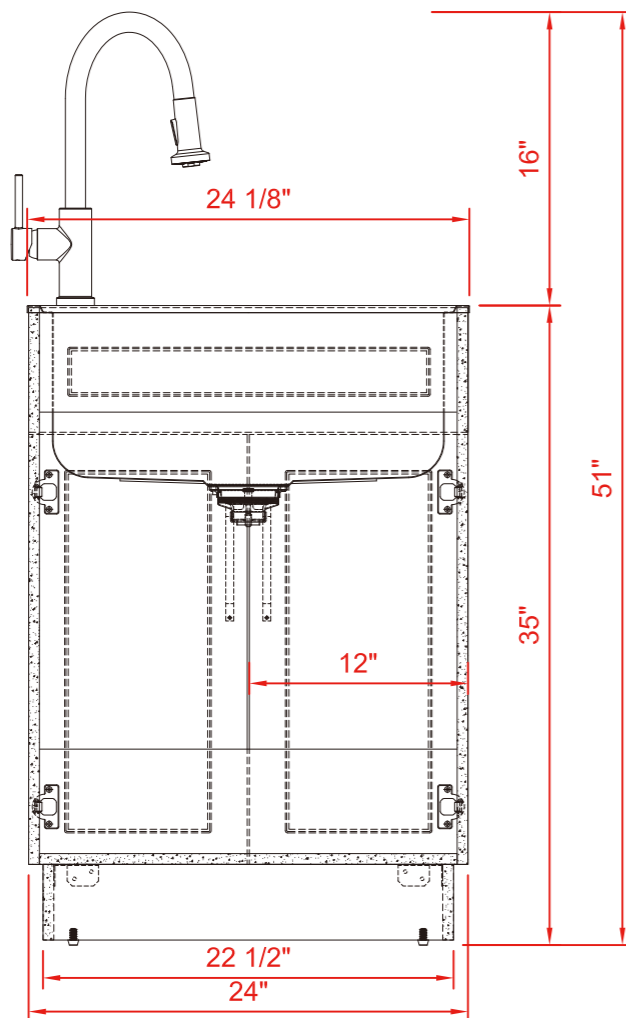

INSTALLERS DIAGRAM

MODEL NUMBER:1521US-24-262

TOP VIEW

FRONT VIEW

SIDE VIEW