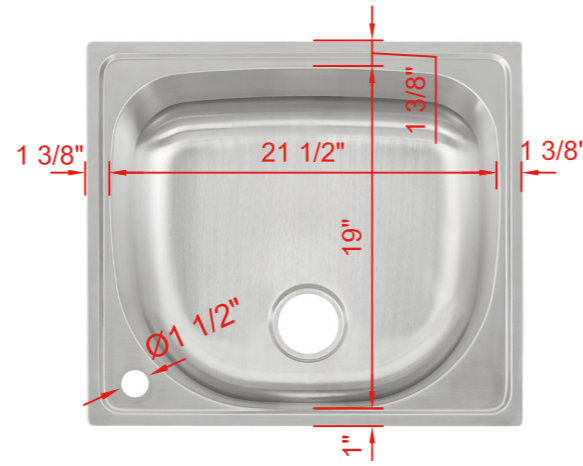

INSTALLERS DIAGRAM

MODEL NUMBER:1521US-24-262

TOP VIEW

FRONT VIEW

SIDE VIEW