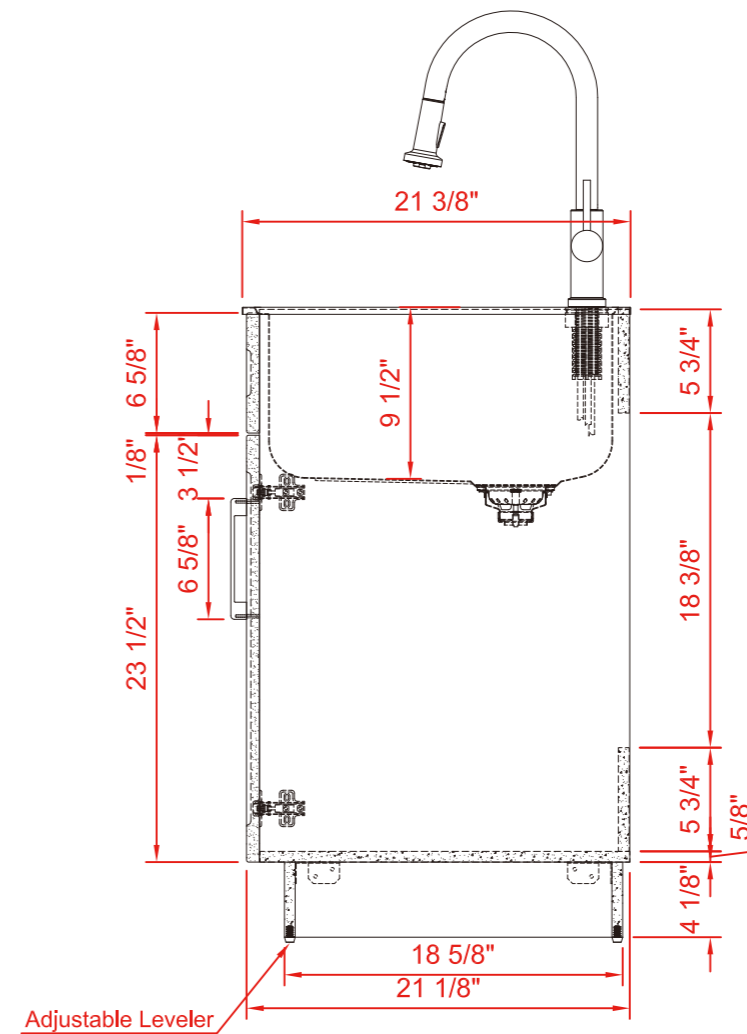

INSTALLERS DIAGRAM

MODEL NUMBER:1521US-24-262

TOP VIEW

FRONT VIEW

SIDE VIEW