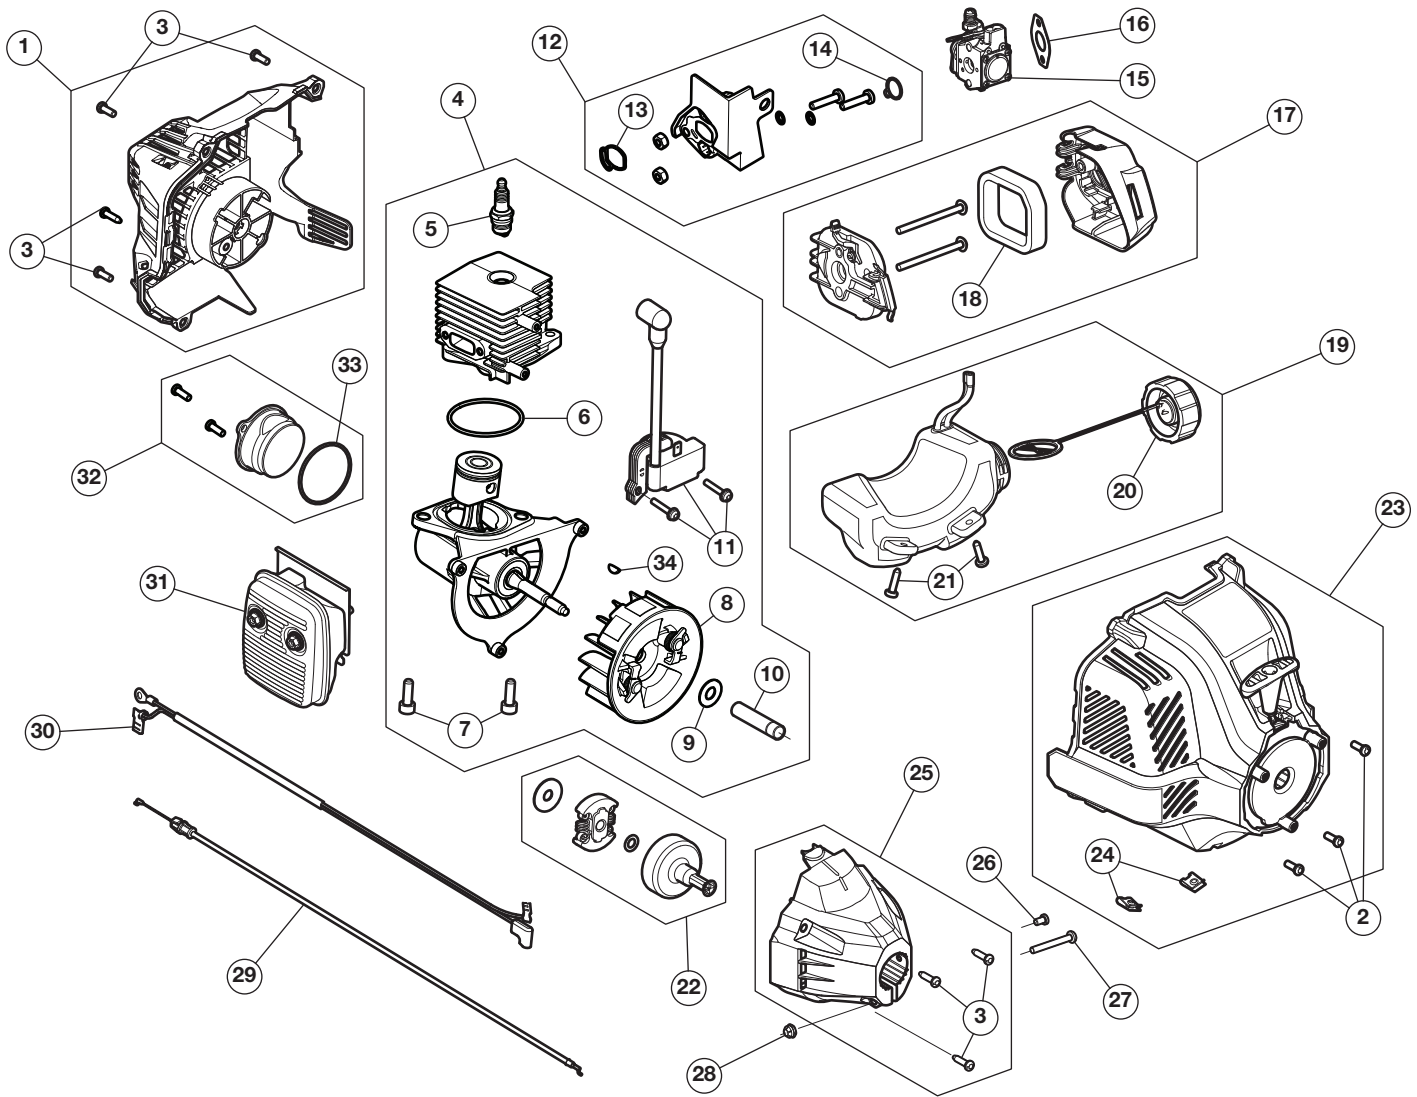

REPLACEMENT PARTS - TB252S

2-CYCLE TRIMMER

PPN 41AD252S766

Item	Part No.	Description	Item	Part No.	Description
1	753-10406	Rear Cover Assembly (includes 2 & 3)	18	753-06417	Air Cleaner Filter
2	791-182195	Rear Housing Screw	19	753-06183	Fuel Tank Assembly (includes 20 & 21)
3	791-181345	Cover Screw	20	791-182612	Fuel Tank Cap
4	841-014182S	Short Block Assem. (includes 5 - 11 & 34)	21	791-181930	Fuel Tank Screw
5	753-06847	Spark Plug	22	753-05860	Clutch Assembly
6	753-09085	Crankcase O-Ring	23	841-014381S	Starter Housing (includes 2 & 24)
7	710-06241	Crankcase Bolt	24	791-182366	U-shaped Nut
8	753-09125	Flywheel Assembly	25	753-10405	Clutch Cover (includes 3)
9	753-06247	Washer	26	791-182519	Anti-rotation Screw
10	750-04434	Spacer	27	2986	Clamp Screw
11	753-10464	Module Assembly	28	712-0161	Clamp Nut
12	753-09105	Insulator Assembly (includes 13 & 14)	29	746-06311	Throttle Cable
13	721-04973	Insulator O-Ring	30	794-00244	Lead Wires
14	721-04972	Carburetor O-Ring	31	841-014184S	Muffler Assembly
15	753-06190	Carburetor	32	841-014301S	Crankcase Cover Assem. (includes 33)
16	753-06253	Carburetor Gasket	33	753-09086	O-Ring
17	753-10524	Air Cleaner Cover Assem. (includes 18)	34	914-04016	Flywheel Key