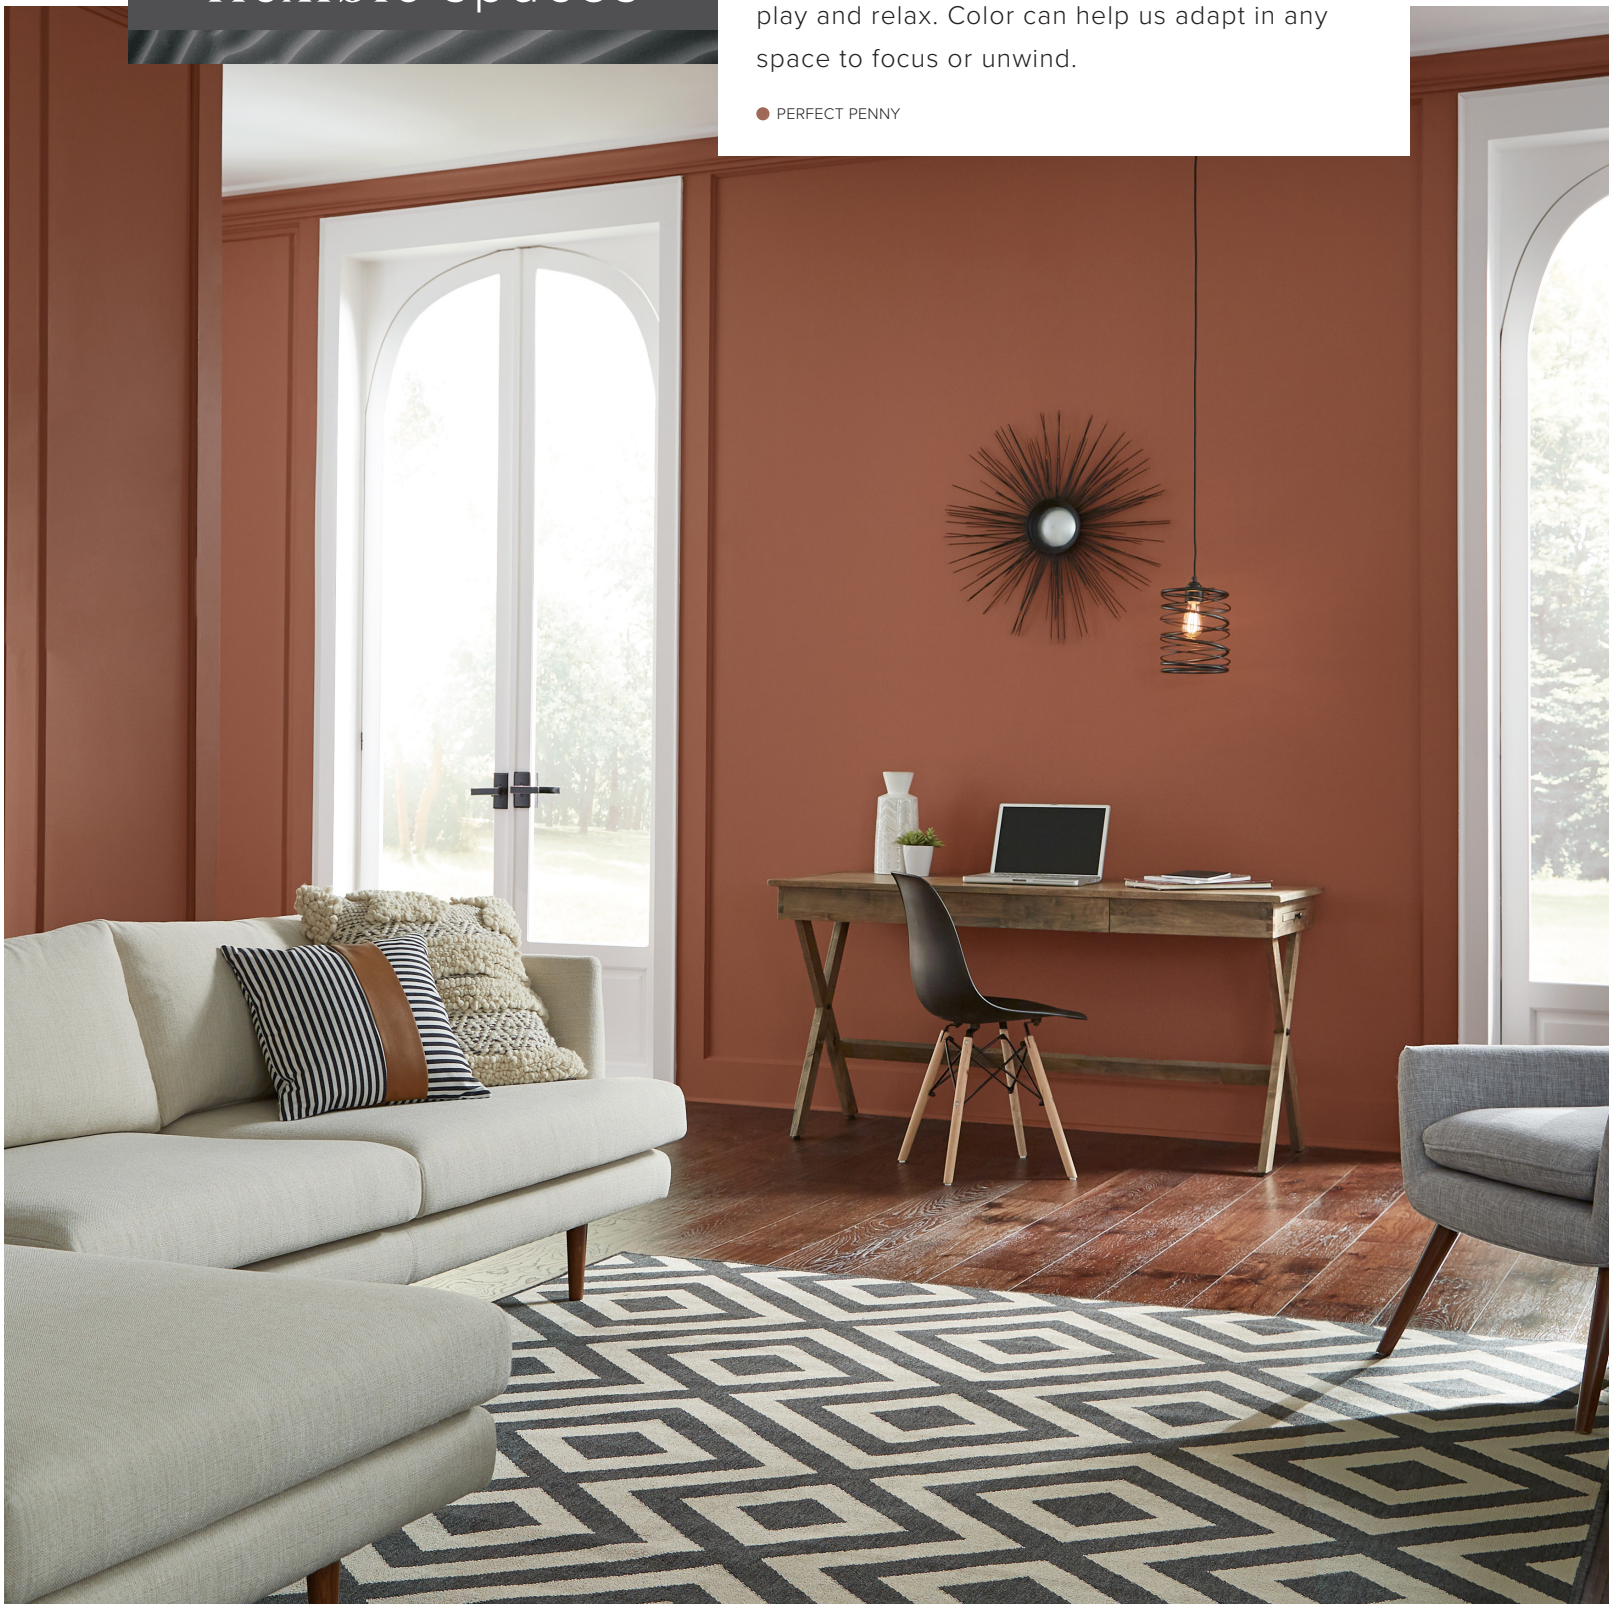

flexible spaces

Home is where we do it all—live, work, study, play and relax. Color can help us adapt in any space to focus or unwind.

● PERFECT PENNY