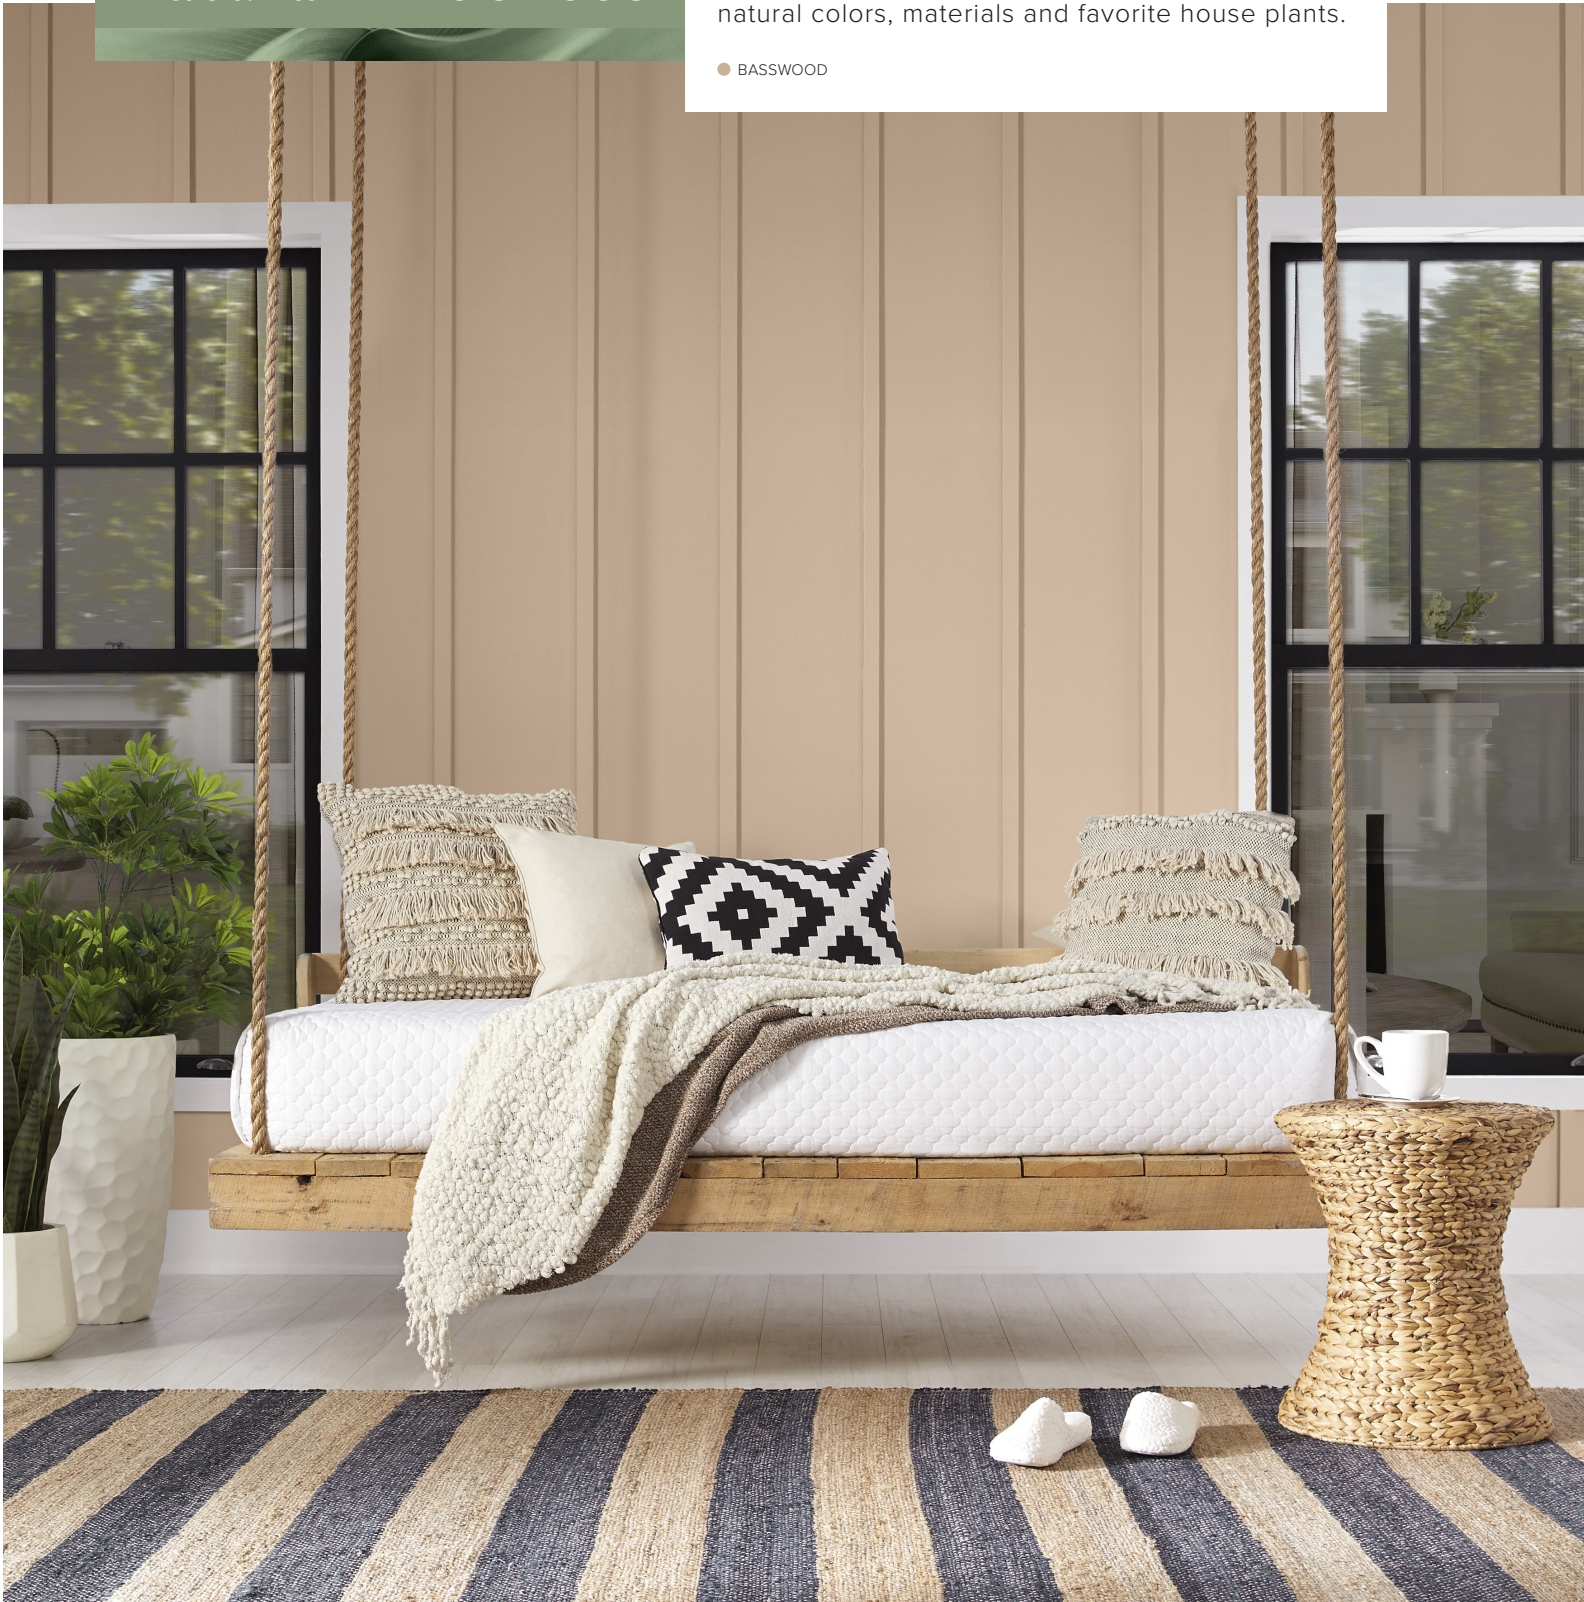

natural influences

Blur the boundaries of indoors and outdoors with natural colors, materials and favorite house plants.

● BASSWOOD