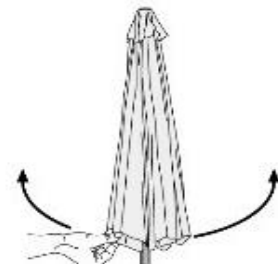

⚠ SAFETY INFORMATION

- Assemble on a soft surface, such as carpeting, to avoid scratching the pole finish or tearing the umbrella fabric.
- Close the umbrella during windy condition. Do not leave the umbrella open in high winds.
- Use a heavy or weighted umbrella base to stabilize the umbrella.

CARE AND MAINTENANCE

Wash with mild soap and water, rinse with clean water and let air dry.
Always let the umbrella dry completely before storing.

OPERATION INSTRUCTION

1. Step 1: Push the level handle (a) on the upper pole down
2. Step 2: Insert lower pole section into upper pole, locking the metal pin (b) and folding level handle (a) up again.
3. Step 3: Gently pull up one rib and open the umbrella by hand.
4. Step 4: Push the runner (c) up against the resistance until the umbrella has opened completely.
5. Step 5: Pull the runner down against the resistance until the umbrella has closed.

Step 1

Step 3