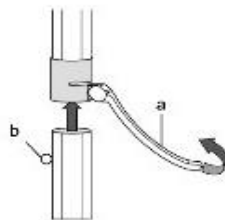

⚠ SAFETY INFORMATION

- Assemble on a soft surface, such as carpeting, to avoid scratching the pole finish or tearing the umbrella fabric.
- Close the umbrella during windy condition. Do not leave the umbrella open in high winds.
- Use a heavy or weighted umbrella base to stabilize the umbrella.

CARE AND MAINTENANCE

Wash with mild soap and water, rinse with clean water and let air dry.
Always let the umbrella dry completely before storing.

OPERATION INSTRUCTION

1. Step 1: Push the level handle (a) on the upper pole down
2. Step 2: Insert lower pole section into upper pole, locking the metal pin (b) and folding level handle (a) up again.
3. Step 3: Gently pull up one rib and open the umbrella by hand.
4. Step 4: Push the runner (c) up against the resistance until the umbrella has opened completely.
5. Step 5: Pull the runner down against the resistance until the umbrella has closed.

Step 1

Step 2