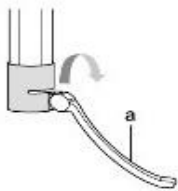

⚠ SAFETY INFORMATION

- Assemble on a soft surface, such as carpeting, to avoid scratching the pole finish or tearing the umbrella fabric.
- Close the umbrella during windy condition. Do not leave the umbrella open in high winds.
- Use a heavy or weighted umbrella base to stabilize the umbrella.

CARE AND MAINTENANCE

Wash with mild soap and water, rinse with clean water and let air dry.
Always let the umbrella dry completely before storing.

OPERATION INSTRUCTION

1. Step 1: Push the level handle (a) on the upper pole down
2. Step 2: Insert lower pole section into upper pole, locking the metal pin (b) and folding level handle (a) up again.
3. Step 3: Gently pull up one rib and open the umbrella by hand.
4. Step 4: Push the runner (c) up against the resistance until the umbrella has opened completely.
5. Step 5: Pull the runner down against the resistance until the umbrella has closed.

Step 1