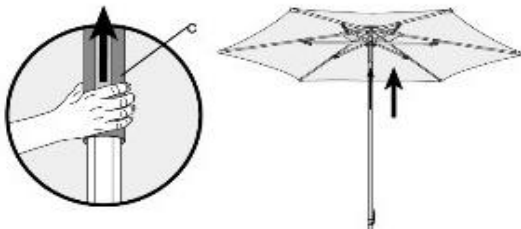

SAFAVIEH

OUTDOOR

Model #PAT8002

Product Dimension: 103.15" Dia. x 92.12" H.

⚠ SAFETY INFORMATION

- Assemble on a soft surface, such as carpeting, to avoid scratching the pole finish or tearing the umbrella fabric.
- Close the umbrella during windy condition. Do not leave the umbrella open in high winds.
- Use a heavy or weighted umbrella base to stabilize the umbrella.

CARE AND MAINTENANCE

Wash with mild soap and water, rinse with clean water and let air dry.
Always let the umbrella dry completely before storing.

OPERATION INSTRUCTION

- Step 1: Push the level handle (a) on the upper pole down
- Step 2: Insert lower pole section into upper pole, locking the metal pin (b) and folding level handle (a) up again.
- Step 3: Gently pull up one rib and open the umbrella by hand.
- Step 4: Push the runner (c) up against the resistance until the umbrella has opened completely.
- Step 5: Pull the runner down against the resistance until the umbrella has closed.

Step 1

Step 2

Step 3

Step 4

Step 5