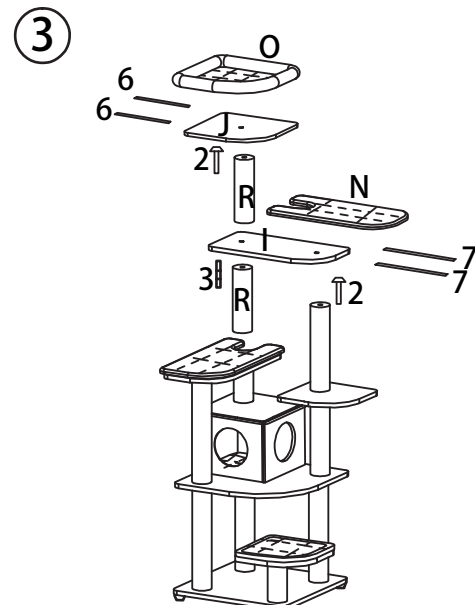

USER'S MANUAL

CAT TREE

PS7373

- A 1X  60*60*1.5cm
- B 2X  35*35*1.5cm
- C 1X  60*60*1.5cm
- D 1X  35.4*28.5*0.5cm
- E 1X  35*28.5*1.5cm
- F 1X  35*28.5*1.5cm
- G 1X  35.4*28.5*0.5cm

- H 1X  38*38*1.5cm
- I 2X  60*30*1.5cm
- J 1X  40*40*1.5cm
- K 1X  35*35cm
- L 1X  33*33cm
- M 1X  60*30cm
- N 1X  60*30cm
- O 1X  40*40*6cm

- P 4X  D9*50cm
- Q 2X  D9*40cm
- R 2X  D9*30cm
- S 1X  D9*25cm
- T 1X  D9*20cm

- (1) 5X  D40mm
- (2) 10X  D10*45mm
- (3) 5X  D10*80mm
- (4) 8X  D7*50mm
- (5) 2X  3*25cm
- (6) 2X  3*30cm
- (7) 4X  3*40cm

SIZE:86.5*86.5*175