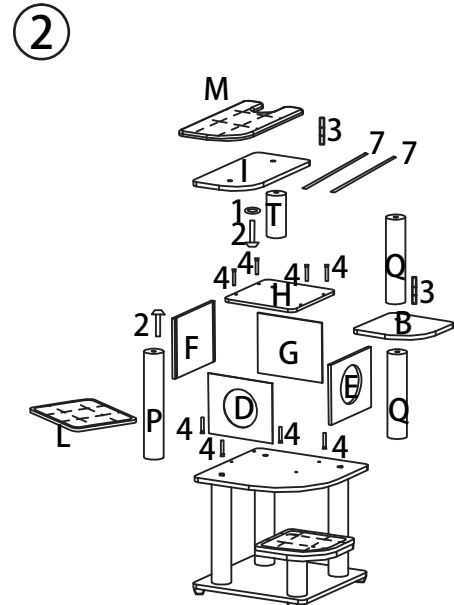

USER'S MANUAL

CAT TREE

PS7373

- A 1X  60*60*1.5cm
- B 2X  35*35*1.5cm
- C 1X  60*60*1.5cm
- D 1X  35.4*28.5*0.5cm
- E 1X  35*28.5*1.5cm
- F 1X  35*28.5*1.5cm
- G 1X  35.4*28.5*0.5cm

- H 1X  38*38*1.5cm
- I 2X  60*30*1.5cm
- J 1X  40*40*1.5cm
- K 1X  35*35cm
- L 1X  33*33cm
- M 1X  60*30cm
- N 1X  60*30cm
- O 1X  40*40*6cm

- P 4X  D9*50cm
- Q 2X  D9*40cm
- R 2X  D9*30cm
- S 1X  D9*25cm
- T 1X  D9*20cm

- (1) 5X  D40mm
- (2) 10X  D10*45mm
- (3) 5X  D10*80mm
- (4) 8X  D7*50mm
- (5) 2X  3*25cm
- (6) 2X  3*30cm
- (7) 4X  3*40cm

SIZE:86.5*86.5*175