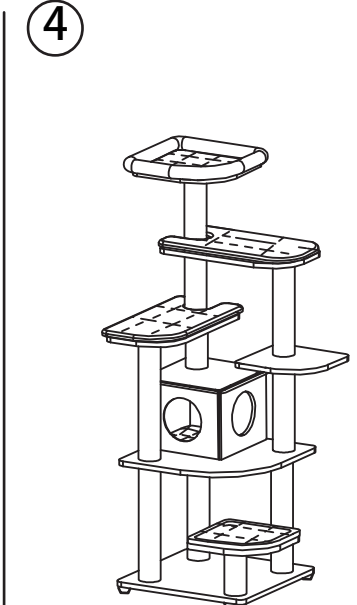

USER'S MANUAL

CAT TREE

PS7373

- A 1X  60*60*1.5cm
- B 2X  35*35*1.5cm
- C 1X  60*60*1.5cm
- D 1X  35.4*28.5*0.5cm
- E 1X  35*28.5*1.5cm
- F 1X  35*28.5*1.5cm
- G 1X  35.4*28.5*0.5cm

- H 1X  38*38*1.5cm
- I 2X  60*30*1.5cm
- J 1X  40*40*1.5cm
- K 1X  35*35cm
- L 1X  33*33cm
- M 1X  60*30cm
- N 1X  60*30cm
- O 1X  40*40*6cm

- P 4X  D9*50cm
- Q 2X  D9*40cm
- R 2X  D9*30cm
- S 1X  D9*25cm
- T 1X  D9*20cm

- (1) 5X  D40mm
- (2) 10X  D10*45mm
- (3) 5X  D10*80mm
- (4) 8X  D7*50mm
- (5) 2X  3*25cm
- (6) 2X  3*30cm
- (7) 4X  3*40cm

SIZE:86.5*86.5*175