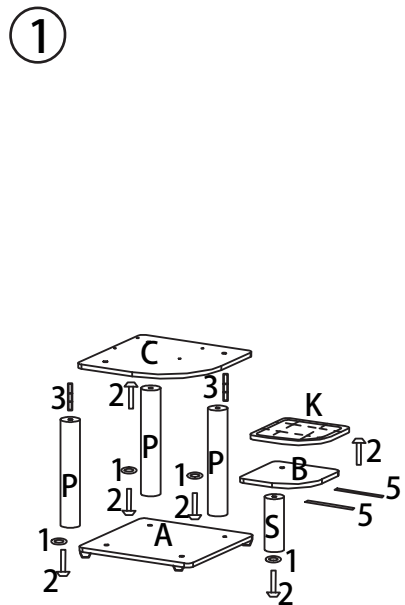

USER'S MANUAL

CAT TREE

PS7373

- A 1X  60*60*1.5cm
- B 2X  35*35*1.5cm
- C 1X  60*60*1.5cm
- D 1X  35.4*28.5*0.5cm
- E 1X  35*28.5*1.5cm
- F 1X  35*28.5*1.5cm
- G 1X  35.4*28.5*0.5cm

- H 1X  38*38*1.5cm
- I 2X  60*30*1.5cm
- J 1X  40*40*1.5cm
- K 1X  35*35cm
- L 1X  33*33cm
- M 1X  60*30cm
- N 1X  60*30cm
- O 1X  40*40*6cm

- P 4X  D9*50cm
- Q 2X  D9*40cm
- R 2X  D9*30cm
- S 1X  D9*25cm
- T 1X  D9*20cm

- (1) 5X  D40mm
- (2) 10X  D10*45mm
- (3) 5X  D10*80mm
- (4) 8X  D7*50mm
- (5) 2X  3*25cm
- (6) 2X  3*30cm
- (7) 4X  3*40cm

SIZE:86.5*86.5*175