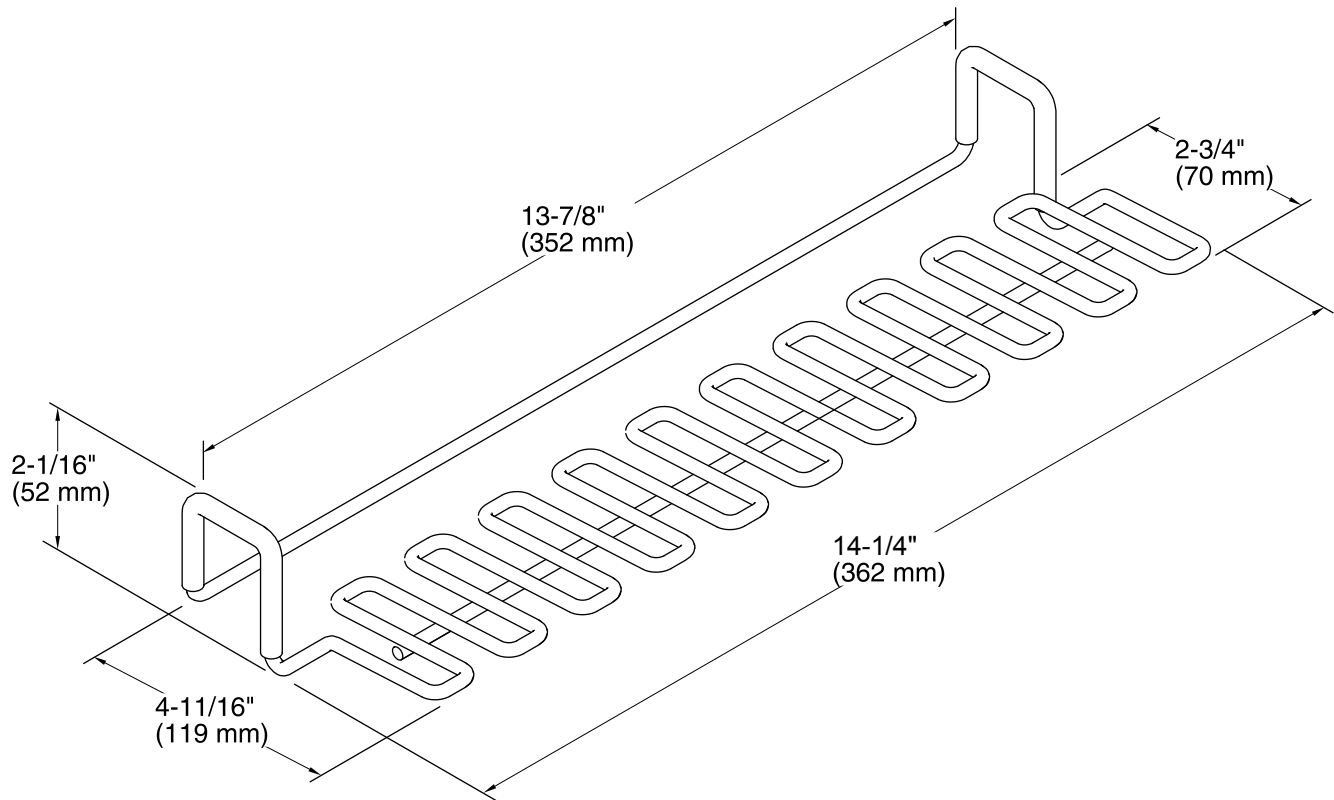

Technical Information

All product dimensions are nominal.