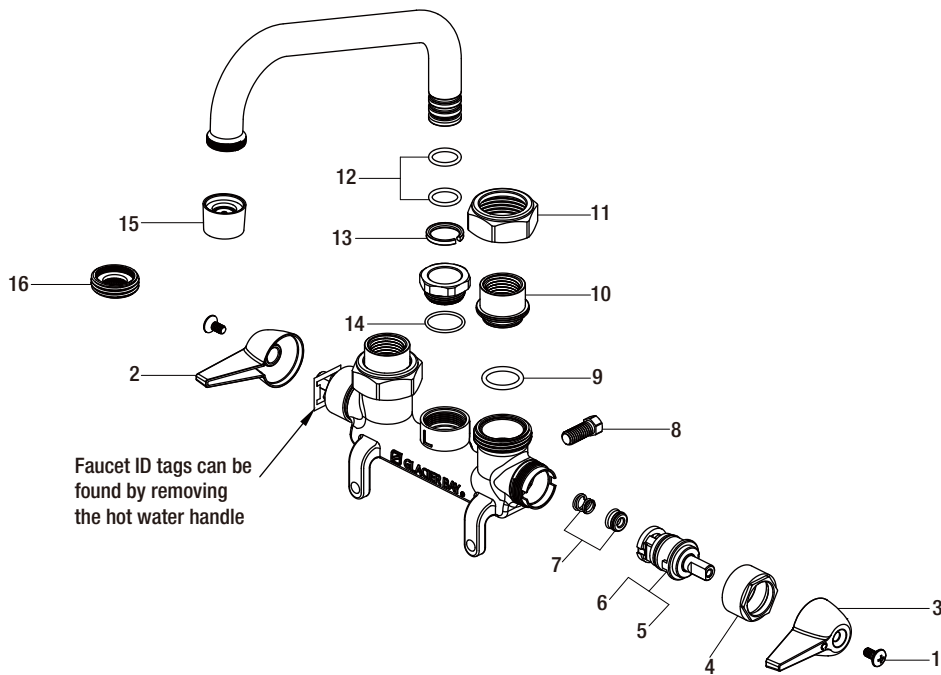

Replacement Parts List

2-Handle Laundry Faucet in Rough Brass

Internet #	MODEL	STORE SKU #	FINISH
206576360	4211N-0001	238178	Brass

Many replacement parts can be purchased online or at your local store. Please use the table below to identify the part SKU number needed, go to HOMEDEPOT.COM, and check for online and store availability. If you can't find the part you are looking for, please call 1-855-HD-GLACIER.

Part	Description	Part #	Internet SKU #	Store SKU #
1	Screw	RP50001		
2	Handle H	RP1343801		
3	Handle C	RP1343901		
4	Bonnet nut	RP70532		
5	Cartridge H	RP22005		
6	Cartridge C	RP22004		
7	Seat & Spring	RP22008		
8	Screw	RP50182		

Part	Description	Part #	Internet SKU #	Store SKU #
9	O-ring	RP60112		
10	Connector	RP70530		
11	Union nut	RP56107		
12	O-ring	RP60077		
13	Clip	RP70531		
14	O-ring	RP60113		
15	Aerator	RP3002101		
16	Hose adapter	RP3002401		