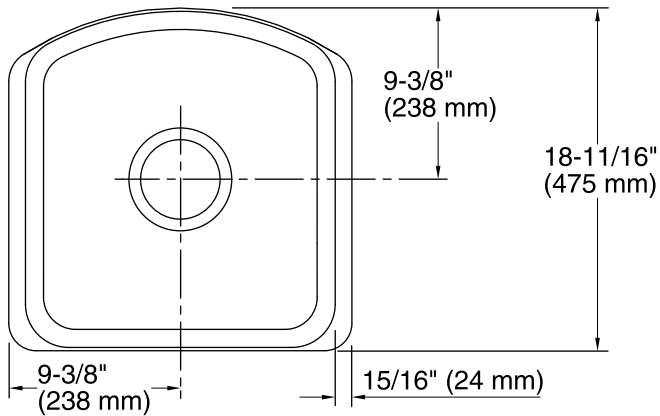

Features

- Single bowl.
- No faucet deck allows for versatility of faucet location.

Material

- KOHLER enameled cast iron.

Installation

- Under-mount

Optional Accessories

K-8801 Sink Strainer

Solid-Surface Installation

Technical Information

All product dimensions are nominal.

Bowl area	Length: 15-11/16" (399 mm)
	Width: 17-1/8" (435 mm)
	Bowl depth: 9" (229 mm)
	Water depth: 9" (229 mm)
Template:	1259678-7, required, included