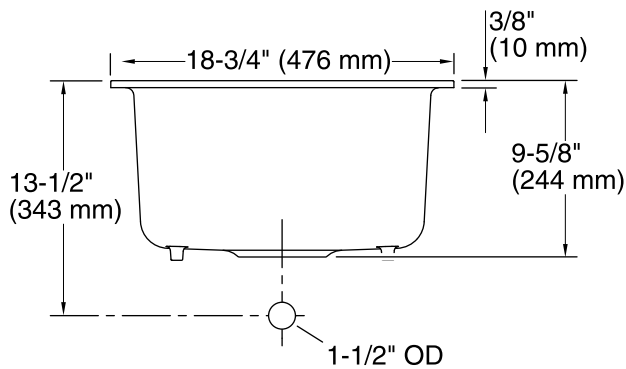

Solid-Surface Installation

Technical Information

All product dimensions are nominal.

Bowl area	Length: 15-11/16" (399 mm)
	Width: 17-1/8" (435 mm)
	Bowl depth: 9" (229 mm)
	Water depth: 9" (229 mm)
Template:	1259678-7, required, included