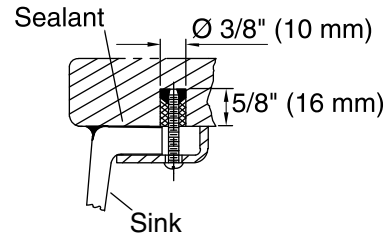

Features

- Single bowl.
- No faucet deck allows for versatility of faucet location.

Material

- KOHLER enameled cast iron.

Installation

- Under-mount

Optional Accessories

K-8801 Sink Strainer

Solid-Surface Installation

Technical Information

All product dimensions are nominal.

Bowl area	Length: 15-11/16" (399 mm)
	Width: 17-1/8" (435 mm)
	Bowl depth: 9" (229 mm)
	Water depth: 9" (229 mm)
Template:	1259678-7, required, included