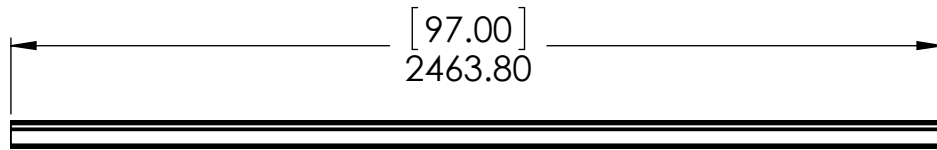

Item ID	Description
EH9703M-GB	Crown Moulding (Traditional) 97x0.6575x2.75

Rev	ECO #	Description	REV'D BY DATE	CHK'D BY DATE	APRV'D BY DATE
0		New Release	KISM 10/14/16	KISM 10/14/16	KISM 10/14/16

DETAIL A
SCALE 1 : 1