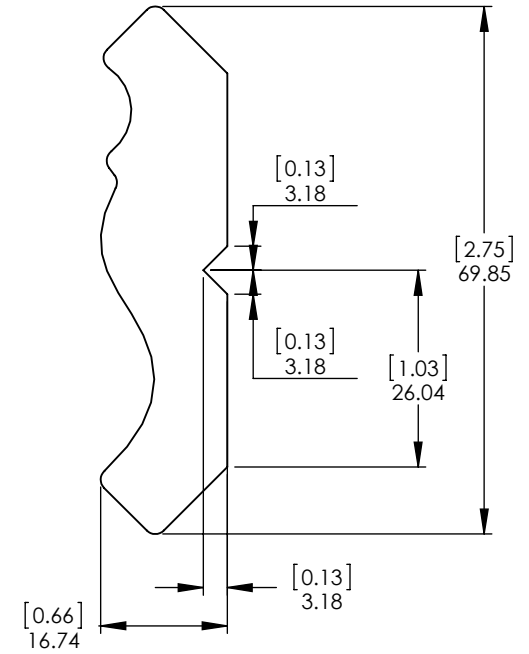

Item ID	Description
EH9703M-GB	Crown Moulding (Traditional) 97x0.6575x2.75

Rev	ECO #	Description	REV'D BY DATE	CHK'D BY DATE	APRV'D BY DATE
0		New Release	KISM 10/14/16	KISM 10/14/16	KISM 10/14/16

DETAIL A
SCALE 1 : 1

Ⓜ A

PROPRIETARY AND CONFIDENTIAL THE INFORMATION CONTAINED IN THIS DRAWING IS THE SOLE PROPERTY OF WOODCRAFTERS. ANY REPRODUCTION IN PART OR AS A WHOLE WITHOUT THE WRITTEN PERMISSION OF WOODCRAFTERS IS PROHIBITED.	UNLESS OTHERWISE SPECIFIED	NAME	DATE	 SIZE DWG. NO. SHEET 1 OF 1 A <i>Crowing_Molding_97x2.75</i> REV: 0
	DIMENSIONS ARE IN MM. AND [INCHES]	DRAWN	Kadir S. 10/15/16	
	TOLERANCES ARE + 0.019[.5] - 0.019 [.5]	CHECKED	Kadir S. 10/15/16	
	SCALE:1:20	ENG APPR.	V. Sanchez	