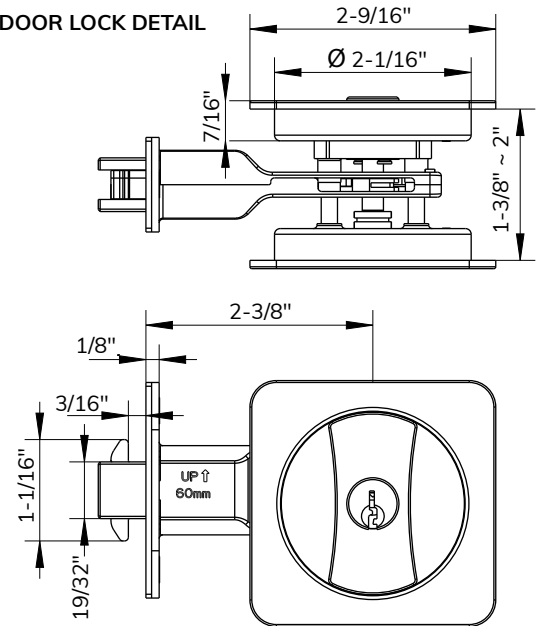

## Specifications

<b>Door Prep</b>	Cross bore: 2-1/8" Edge bore: 1" Latch face: 1" x 2-1/4"	<b>Door Prep</b>	1-1/8" ~ 2-1/4" door standard
------------------	--	------------------	-------------------------------

Requires Standard Door Prep  
Includes Privacy Color Indicator  
Base Metal: Zinc

EDGE PULL DETAIL

DOOR LOCK DETAIL

Function	WT/LB	CTN QTY		US15 Satin Nickel	US26 Polished Chrome	US19 BLACK
Entrance	10 Lbs	20 Pcs	Item No.	370009	370006	370004
			List price			
Passage	10 Lbs	20 Pcs	Item No.	370209	370206	370204
			List price			
Privacy	10 Lbs	20 Pcs	Item No.	370109	370106	370104
			List Price			