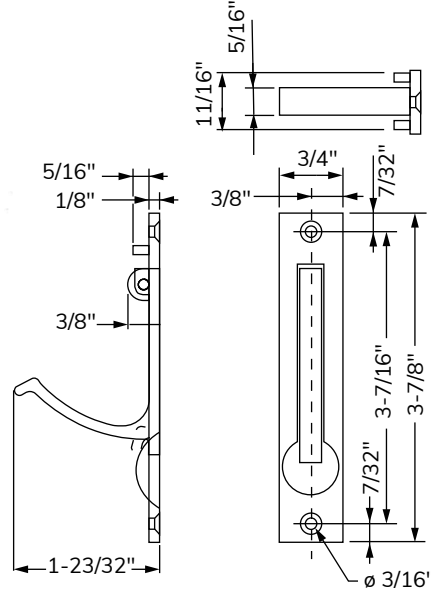

# CONTEMPORARY SQUARE POCKET LOCKS

## Specifications

<b>Door Prep</b>	Cross bore: 2-1/8" Edge bore: 1" Latch face: 1" x 2-1/4"	<b>Door Prep</b>	1-1/8" ~ 2-1/4" door standard
------------------	--	------------------	-------------------------------

Requires Standard Door Prep  
Includes Privacy Color Indicator  
Base Metal: Zinc

EDGE PULL DETAIL

DOOR LOCK DETAIL

Function	WT/LB	CTN QTY		US15 Satin Nickel	US26 Polished Chrome	US19 BLACK
Entrance	10 Lbs	20 Pcs	Item No.	370009	370006	370004
			List price			
Passage	10 Lbs	20 Pcs	Item No.	370209	370206	370204
			List price			
Privacy	10 Lbs	20 Pcs	Item No.	370109	370106	370104
			List Price			