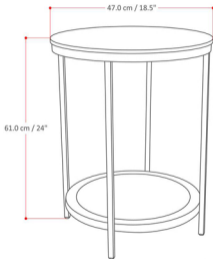

## Jenna Metal /Wood Table

Net Weight: 15.3 ( lb )