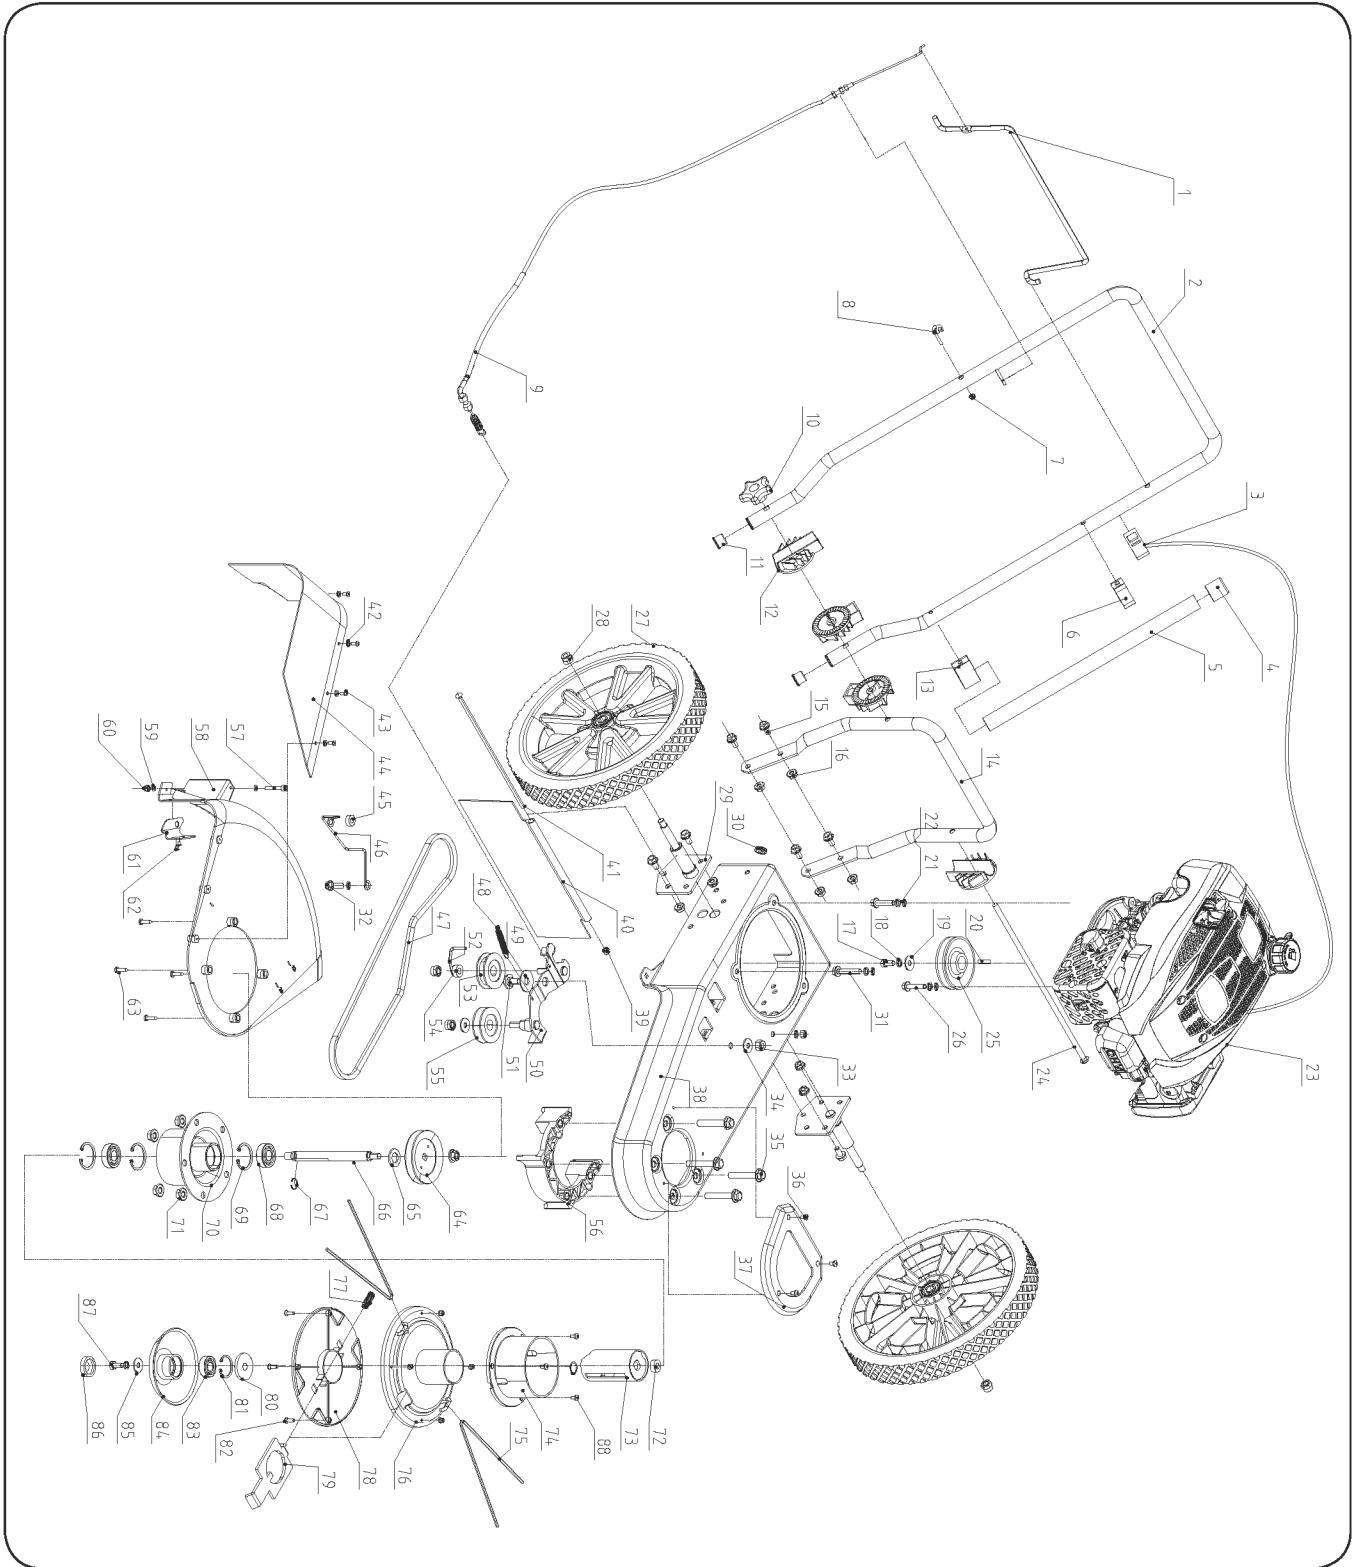

PARTS DIAGRAM

YL2250 PARTS LIST

No.	Description	Qty
1	Trimmer Head Drive Control Lever	1
2	Upper Handlebar	1
3	Engine Start/Stop Control Cable	1
4	Line Storage Pipe Cap	1
5	Line Storage Pipe	1
6	Pipe Buckle	1
7	Hexagon Lock Nut M6	1
8	Rope Guide	1
9	Trimmer Head Drive Control Cable	1
10	Handle Adjustment Knob	1
11	Plug	2
12	Handle Pivot	4
13	Pipe Sleeve	1
14	Lower Handlebar	1
15	Hexagon Flange Bolt M8x16	8
16	Flange Nut M8	8
17	Hexagon Flange Bolt 3/8-24UNF	1
18	Spring Washer 10	1
19	Flat Washer 10	1
20	Key 20x4.78x4.78	1
21	Flat Washer 8	5
22	Spring Washer 8	4
23	Engine	1
24	Bolt M8x370	1
25	Belt Pulley	1
26	Hexagon Bolt M8x45	2
27	14 Inch Wheel	2
28	Hexagon Lock Nut M10	5
29	Wheel Shaft Weldment	2
30	Cable Sleeve	1
31	Hexagon Bolt M8x50	1
32	Hexagon Bolt M8x20	1
33	All-metal Hexagon Lock Nuts M10	1
34	Flat Washer 10	2

No.	Description	Qty
35	Hexagon Flange Bolt M10x60	4
36	ST Screw M5x10	6
37	Decorative Cover	1
38	Deck Frame	1
39	Hexagon Lock Nut M8	2
40	Trailing Shield	1
41	Bolt M8x265	1
42	Flat Washer 5	6
43	ST Screw M5x13	4
44	Side Trimmer Shield	1
45	Spacer 1	1
46	Belt Retaining Bracket	1
47	Belt XPZ1137	1
48	Tension Spring	1
49	Thin Washer	1
50	Idler Bracket Weldment	1
51	M10 Pivot Flange Plug Bolt	1
52	Belt Retaining Rod	1
53	Tensioner Pulley 1	1
54	Washer of Tensioner Pulley 1	1
55	Tensioner Pulley 2	1
56	Base Assy.	1
57	Hexagon Bolt M5x35	2
58	Main Trimmer Shield	1
59	Flat Washer 5	2
60	Hexagon Lock Nut M5	6
61	Side Cutter	1
62	Rivet 4x13	2
63	ST Screw M5x20	4
64	Driven Pulley	1
65	Flat Washer 16	1
66	Main Shaft	1
67	Circlip A17	1
68	Bearing 6203-2RS	2