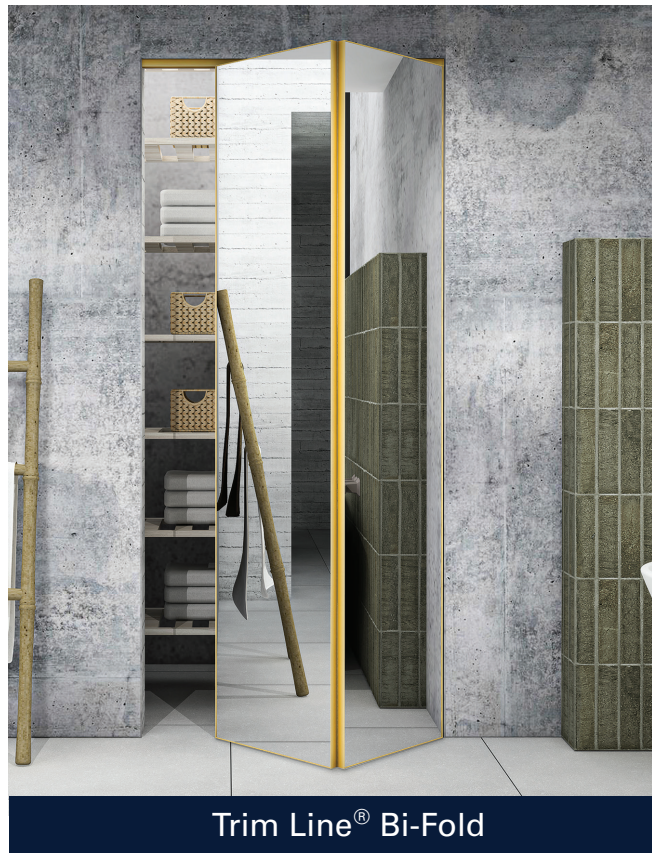

Eclipse®

PRIN-HD-CAT-1121

(661) 257-1177 | CwDoors.com

@ContractorsWardrobe    

Silhouette®

Sky®

Beaufort

Trim Line® Bi-Fold