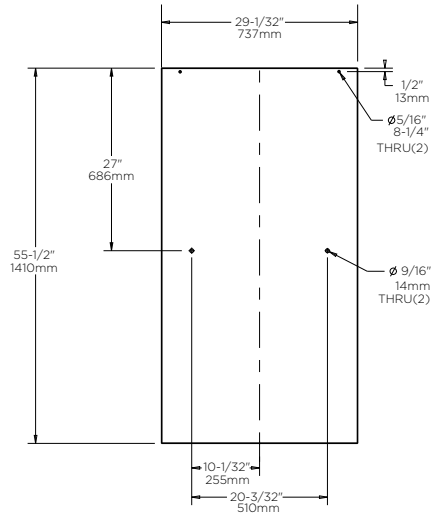

TECHNICAL DATA

Shower Door

SLIDING TRADITIONAL STYLE BATHTUB SHOWER TRACK 60"

- MATERIALS:** Anodized Aluminum Excursions (Track), Bronze Finish is Powder Coated.
- INSTALLATION:** Detailed Instructions and Hardware Included for Easy Installation.
- UNIQUE FEATURE:** Reversible Top Track Offers Two Unique Design Options.
Constructed of Corrosion Resistant Anodized Aluminum.
Fits Doors With an Opening min/max of 50-1/8" - 59-3/8" (127cm-151cm), with a 58-1/8" (148cm) Height.
- WARRANTY:** 5 Year Limited Warranty.

see what Delta can do™

TECHNICAL DATA

Shower Door

SLIDING BATHUB 60" GLASS PANEL

MATERIALS:

1/4" (6mm) Tempered Glass Panel.

INSTALLATION:

Detailed Instructions and Hardware Included for Easy Installation.

UNIQUE FEATURE:

Spot Guard Easy Clean Coating.

Traditional: Fits Doors with an Opening min/max of 50 1/8" - 59 3/8" (127cm-151cm), with a Height of 58 1/8" (148cm)

Contemporary: Fits Doors with an Opening min/max of 50 1/8" - 58 1/2" (127cm-149cm), with a Height of 58 3/4" (149cm)