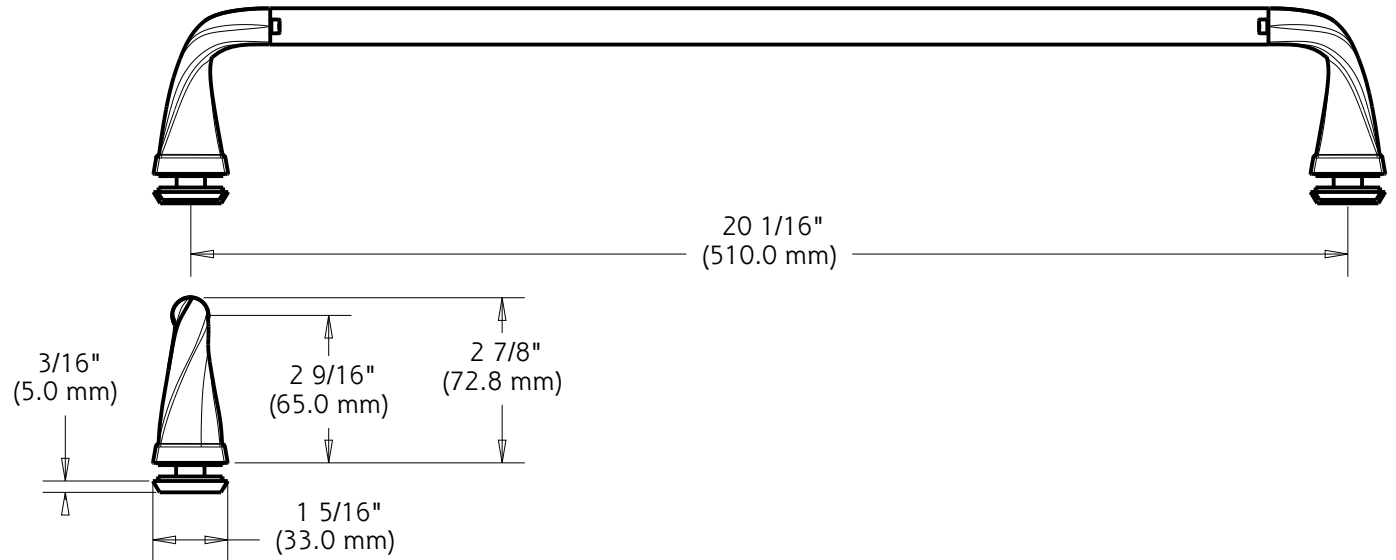

TECHNICAL DATA

Shower Door

SLIDING TRADITIONAL STYLE BATHTUB SHOWER TRACK 60"

- MATERIALS:** Anodized Aluminum Excursions (Track), Bronze Finish is Powder Coated.
- INSTALLATION:** Detailed Instructions and Hardware Included for Easy Installation.
- UNIQUE FEATURE:** Reversible Top Track Offers Two Unique Design Options.
Constructed of Corrosion Resistant Anodized Aluminum.
Fits Doors With an Opening min/max of 50-1/8" - 59-3/8" (127cm-151cm), with a 58-1/8" (148cm) Height.
- WARRANTY:** 5 Year Limited Warranty.

see what Delta can do™

TECHNICAL DATA

Shower Door

SLIDING BATHUB 60" GLASS PANEL

MATERIALS:

1/4" (6mm) Tempered Glass Panel.

INSTALLATION:

Detailed Instructions and Hardware Included for Easy Installation.

UNIQUE FEATURE:

Spot Guard Easy Clean Coating.

Traditional: Fits Doors with an Opening min/max of 50 1/8" - 59 3/8" (127cm-151cm), with a Height of 58 1/8" (148cm)

Contemporary: Fits Doors with an Opening min/max of 50 1/8" - 58 1/2" (127cm-149cm), with a Height of 58 3/4" (149cm)

WARRANTY:

5 Year Limited Warranty.

see what Delta can do™

Shower Door

EVERLY™ HANDLE

MATERIALS: Zinc Posts for all
Aluminum Bar: Brushed Nickel and Oil Rubbed Bronze.
Stainless Steel Bar: Polished Chrome.

INSTALLATION: Detailed Instructions and Hardware Included for Easy Installation.