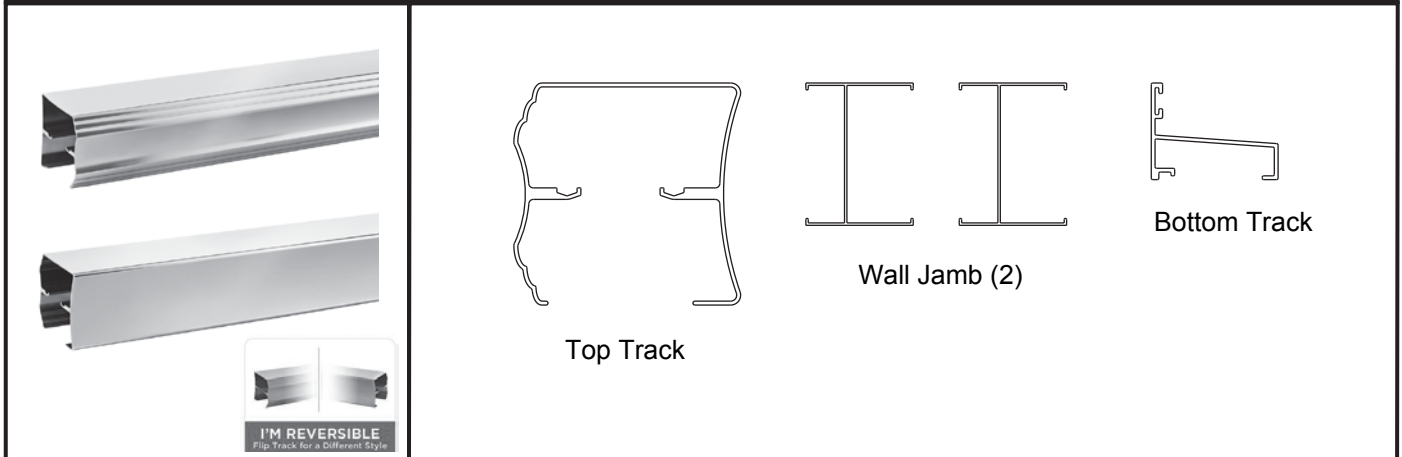

TECHNICAL DATA

Shower Door

SLIDING TRADITIONAL STYLE BATHTUB SHOWER TRACK 60"

- MATERIALS:** Anodized Aluminum Excursions (Track), Bronze Finish is Powder Coated.
- INSTALLATION:** Detailed Instructions and Hardware Included for Easy Installation.
- UNIQUE FEATURE:** Reversible Top Track Offers Two Unique Design Options.
Constructed of Corrosion Resistant Anodized Aluminum.
Fits Doors With an Opening min/max of 50-1/8" - 59-3/8" (127cm-151cm), with a 58-1/8" (148cm) Height.
- WARRANTY:** 5 Year Limited Warranty.

see what Delta can do™

TECHNICAL DATA

Shower Door

SLIDING BATHUB 60" GLASS PANEL

MATERIALS:

1/4" (6mm) Tempered Glass Panel.

INSTALLATION:

Detailed Instructions and Hardware Included for Easy Installation.

UNIQUE FEATURE:

Spot Guard Easy Clean Coating.

Traditional: Fits Doors with an Opening min/max of 50 1/8" - 59 3/8" (127cm-151cm), with a Height of 58 1/8" (148cm)

Contemporary: Fits Doors with an Opening min/max of 50 1/8" - 58 1/2" (127cm-149cm), with a Height of 58 3/4" (149cm)

WARRANTY:

5 Year Limited Warranty.

see what Delta can do™

Shower Door

EVERLY™ HANDLE

MATERIALS: Zinc Posts for all
Aluminum Bar: Brushed Nickel and Oil Rubbed Bronze.
Stainless Steel Bar: Polished Chrome.

INSTALLATION: Detailed Instructions and Hardware Included for Easy Installation.