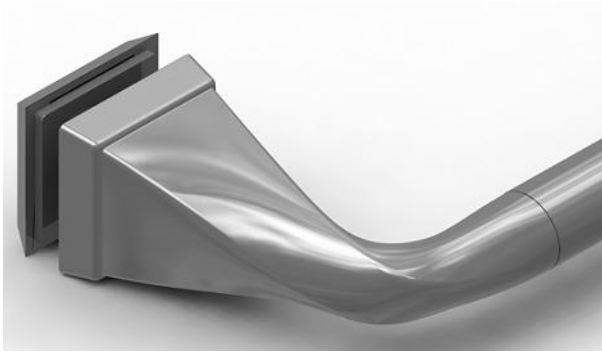

TECHNICAL DATA

Shower Door

SLIDING TRADITIONAL STYLE BATHTUB SHOWER TRACK 60"

- MATERIALS:** Anodized Aluminum Excursions (Track), Bronze Finish is Powder Coated.
- INSTALLATION:** Detailed Instructions and Hardware Included for Easy Installation.
- UNIQUE FEATURE:** Reversible Top Track Offers Two Unique Design Options.
Constructed of Corrosion Resistant Anodized Aluminum.
Fits Doors With an Opening min/max of 50-1/8" - 59-3/8" (127cm-151cm), with a 58-1/8" (148cm) Height.
- WARRANTY:** 5 Year Limited Warranty.

see what Delta can do™

TECHNICAL DATA

Shower Door

SLIDING BATHUB 60" GLASS PANEL

MATERIALS:

1/4" (6mm) Tempered Glass Panel.

INSTALLATION:

Detailed Instructions and Hardware Included for Easy Installation.

UNIQUE FEATURE:

Spot Guard Easy Clean Coating.

Traditional: Fits Doors with an Opening min/max of 50 1/8" - 59 3/8" (127cm-151cm), with a Height of 58 1/8" (148cm)

Contemporary: Fits Doors with an Opening min/max of 50 1/8" - 58 1/2" (127cm-149cm), with a Height of 58 3/4" (149cm)

WARRANTY:

5 Year Limited Warranty.

see what Delta can do™

Shower Door

EVERLY™ HANDLE

MATERIALS: Zinc Posts for all
Aluminum Bar: Brushed Nickel and Oil Rubbed Bronze.
Stainless Steel Bar: Polished Chrome.

INSTALLATION: Detailed Instructions and Hardware Included for Easy Installation.