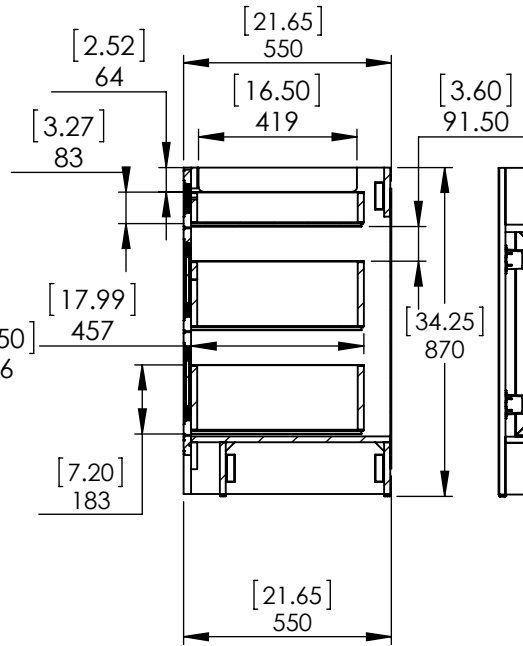

Section A-A
Side View