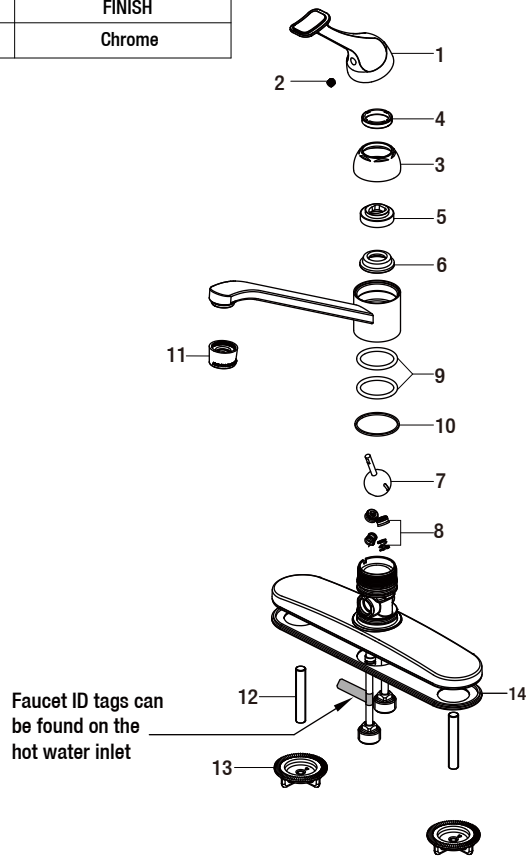

## Replacement Parts List

Single-Handle Standard Kitchen Faucet in Chrome

MODEL	SKU #	FINISH
HD67552-1A01	817572	Chrome

Many replacement parts can be purchased online or at your local store. Please use the table below to identify the part SKU number needed, go to [HOMEDEPOT.COM](http://HOMEDEPOT.COM), and check for online and store availability. If you can't find the part you are looking for, please call 1-855-HD-GLACIER.

Part	Description	Part #	Internet SKU #	Store SKU #
1	Handle	RP1309401		
2	Set screw	RP50054		
3	Cap	RP8017901	<a href="#">206864732</a>	
4	Adjusting ring	RP70138	<a href="#">206864733</a>	
5	Cam	RP70107		
6	Cam washer	RP70108		
7	Mixer ball	RP22007		
8	Seat & Spring	RP22008		

Part	Description	Part #	Internet SKU #	Store SKU #
9	O-ring	RP60032		
10	Ring	RP64070		
11	Aerator	RP3013301		
12	Bolt	RP50040		
13	Mounting nut	RP56036		
14	Gasket	RP70419		