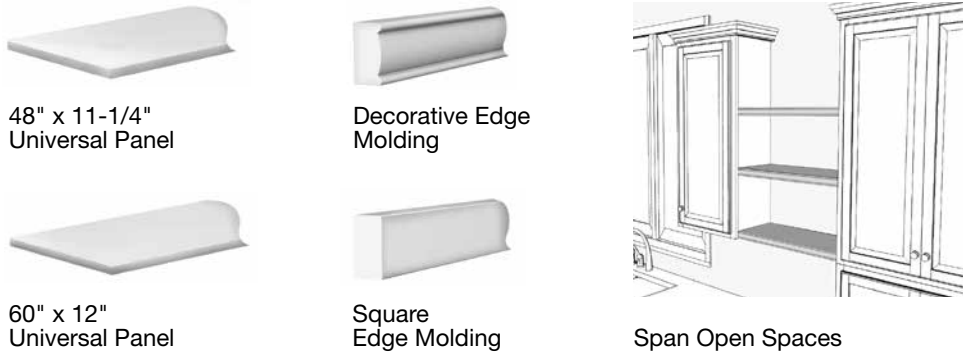

Add Custom Touches

With our Express Options® expanded product offering, there are plenty of ways to personalize your space.

Universal Panels and Molding

Use Universal Panels to add affordable shelf space and accent storage in any room. Available in two sizes, they can be used in vertical or horizontal applications and combined with edge molding for a decorative accent.

Build Custom Features

Wall Flex Cabinet 30" x 18"

Organizer Cubes

This cabinet comes with the shelves and dividers you need to configure it your way. Our flex cabinets have finished matched interiors.

Wall Flex Cabinet 18" x 30"

Organizer Cubes

The vertical cabinet matches the height of our 30" wall cabinets. Arrange the included shelves and dividers any way you want.

Decorative Island Panel Kit

A great way to maximize storage or work space, island panels are a fast and easy way to build an island or a peninsula.