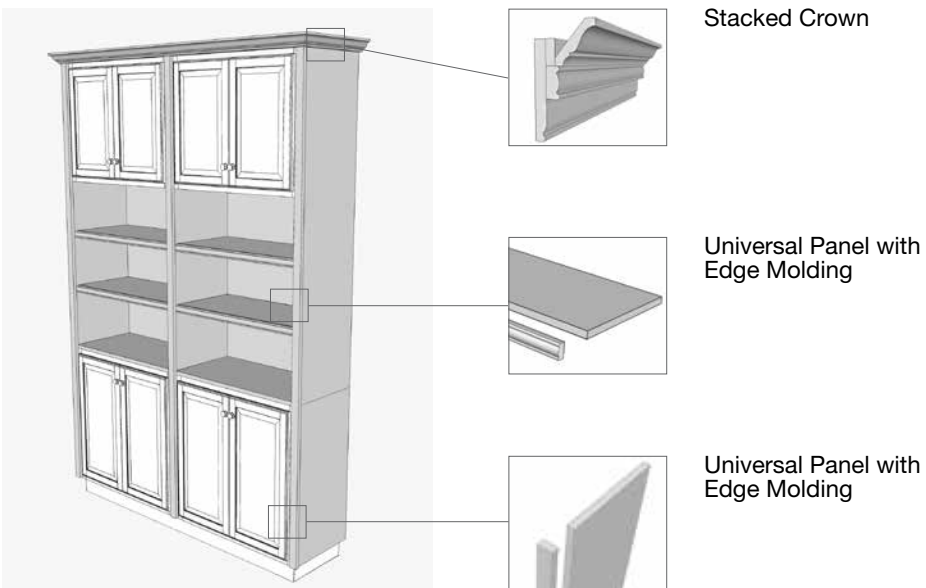

Add Custom Touches

With our Express Options® expanded product offering, there are plenty of ways to personalize your space.

Universal Panels and Molding

Use Universal Panels to add affordable shelf space and accent storage in any room. Available in two sizes, they can be used in vertical or horizontal applications and combined with edge molding for a decorative accent.

Build Custom Features

Wall Flex Cabinet 30" x 18"

Organizer Cubes

This cabinet comes with the shelves and dividers you need to configure it your way. Our flex cabinets have finished matched interiors.

Wall Flex Cabinet 18" x 30"

Organizer Cubes

The vertical cabinet matches the height of our 30" wall cabinets. Arrange the included shelves and dividers any way you want.

Decorative Island Panel Kit

A great way to maximize storage or work space, island panels are a fast and easy way to build an island or a peninsula.