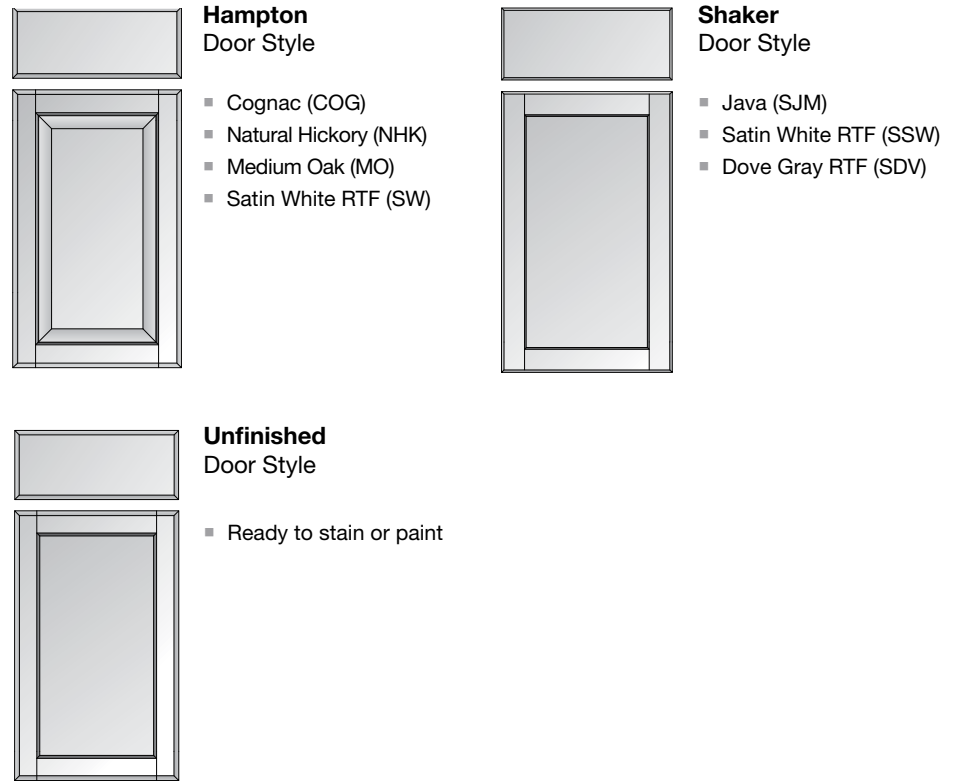

Add Custom Touches

With our Express Options® expanded product offering, there are plenty of ways to personalize your space.

Universal Panels and Molding

Use Universal Panels to add affordable shelf space and accent storage in any room. Available in two sizes, they can be used in vertical or horizontal applications and combined with edge molding for a decorative accent.

Build Custom Features

Wall Flex Cabinet 30" x 18"

Organizer Cubes

This cabinet comes with the shelves and dividers you need to configure it your way. Our flex cabinets have finished matched interiors.

Wall Flex Cabinet 18" x 30"

Organizer Cubes

The vertical cabinet matches the height of our 30" wall cabinets. Arrange the included shelves and dividers any way you want.

Decorative Island Panel Kit

A great way to maximize storage or work space, island panels are a fast and easy way to build an island or a peninsula.

Finished Cabinetry Product Listing

Fully Assembled and Ready to Install

1 Choose your door style and finish

2 Plan your layout or see an Associate

3 Select in-stock cabinets or order through Express Options®