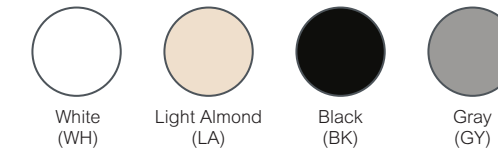

Introducing the new standard for wiring devices

SQUARE D™ X Series

Available in four colors:

Color legend

WH = White
LA = Light Almond
GY = Gray
BK = Black
XX = no color
SS = Stainless Steel

Connected legend