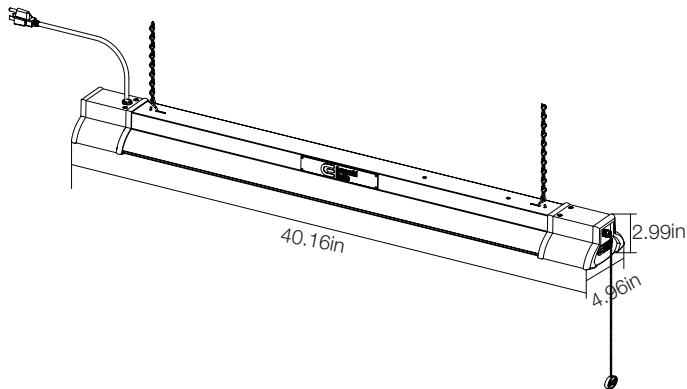

PRODUCT SPECIFICATIONS

40 in LED Shoplight with Bluetooth Speakers

54569141
SKU# 1001833893

ADVANTAGES

- On/Off Pull Chain Power Switch
- 50,000 Hours of Continuous Use
- 5 Year Warranty
- Built-in Bluetooth Technology Speakers-2
- 30ft Range
- Works with Both Android and IOS Smartphones

APPLICATIONS

Suitable for damp locations

HANGING

SPECIFICATIONS

Model Number	54569141
SKU	1001833893
OSMID	207077391
Power	50 W
AC Voltage, Frequency	120V, 60 Hz
Color Temp (nom.)	4000K
Operation Temp	-4°F ~ 113°F
CRI	80
Lumen Output (min.)	3500 lm
Dimming	NO
Lifetime Rating	L70/50000Hrs
Efficacy	70.0 lm/watt

PACKAGING

Weight (±0.5 lb)	3.86 lbs
Size (L x W x H) (±0.1 in)	40.16in x 4.96in x 2.99in
Box Dimensions	43.11in x 5.75in x 3.94in
Gross Weight	4.94 lbs
UPC	849489001807

INCLUDED IN BOX

- Mounting Chain with S Hook (2)
- S Hook (2)