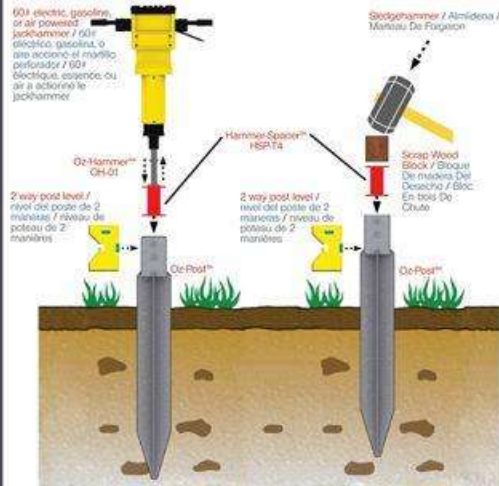

OZ-POST

instant post holes

T4-850

- Heavy Duty
- Hot Dipped Galvanized
- ACQ approved
- 34" Long
- For use with standard 4x4 lumber (actual size 3½"x3½")
- For Wood Privacy Fences, Large Signs, Retaining Walls, Gates, Decks*, Sheds*, Ramps*, Docks*, Garden bridges*, and much more.
- Best for supporting most general outdoor construction projects in firm, normal and soft soil conditions.

*The Oz-Deck™ accessory (OD-T4) is required for load bearing applications (sold separately)
For jackhammer installation use Oz-Hammer (OH-01) and Hammer-Spacer (HSP-T4)

Enjoy Your Yard Sooner

Low Cost Maintenance

Green Building Product

All Weather Performance

CAUTION: Check underground utilities before installing Oz-Post.
MADE IN CHINA.

Item # 30161

T4-850 (3 1/2" Square) Case (6 pcs)

10852143001003