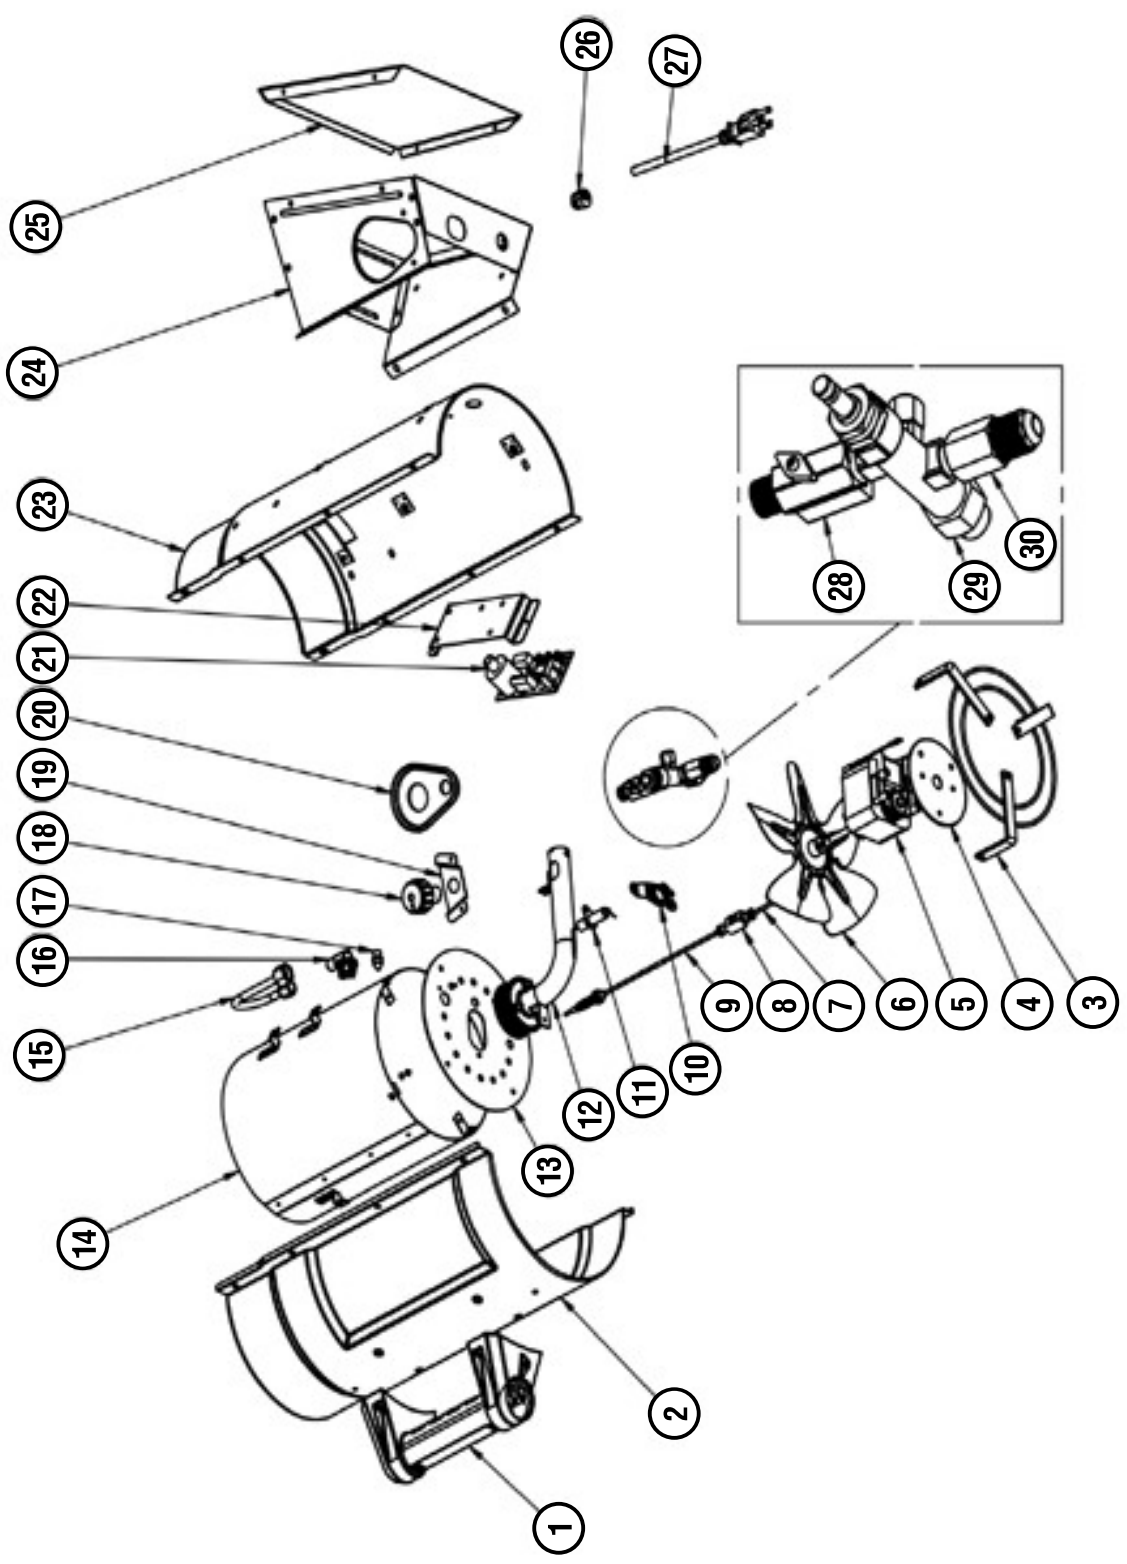

Parts List DXH65FAV

REF. #	ITEM#	DESCRIPTION	REF. #	ITEM#	DESCRIPTION
1	40801	Poignée	19	40876	Support, plastique, inséré
2	40886	Baril, supérieur, assemblage	20	40878	Support, plastique, inséré
3	40880	Garde, arrière, assemblage	21	23276	Module d'allumage/de relais
4	N/A	Support, montage du moteur	22	23045	Support, allumage
5	21652	Moteur, assemblage	23	40887	Baril, air, déflecteur, bas
6	26086	Pale du ventilateur	24	40874	Base, métal, assemblage
7	26656	Thermocouple, connecteur	25	40875	Base, métal, bas, panneau
8	26134	Bloc de compression, relais	26	26223	Passe-fil
9	26655	Thermocouple, 10 po	27	21036	Cordon d'alimentation
10	27445	Assemblage de contrôle de la limite supérieure	28	27457	Valve, variable, assemblage
11	40904	électrode, allumage, assemblage	29	40884	Valve, gaz, principal
12	27505	Bruleur assemblee	30	26127	Fig, connecteur mâle
13	27447	Assemblage du support de flamme	*	21667-15	Tuyau / ensemble du régulateur
14	27506	Radiation, écran, assemblage			
15	40998	Assemblage du tube de combustible			
16	27450	Écrou de l'orifice mtg			
17	27451	Orifice			
18	40879	Bouton, variable, valve			

*Non illustre