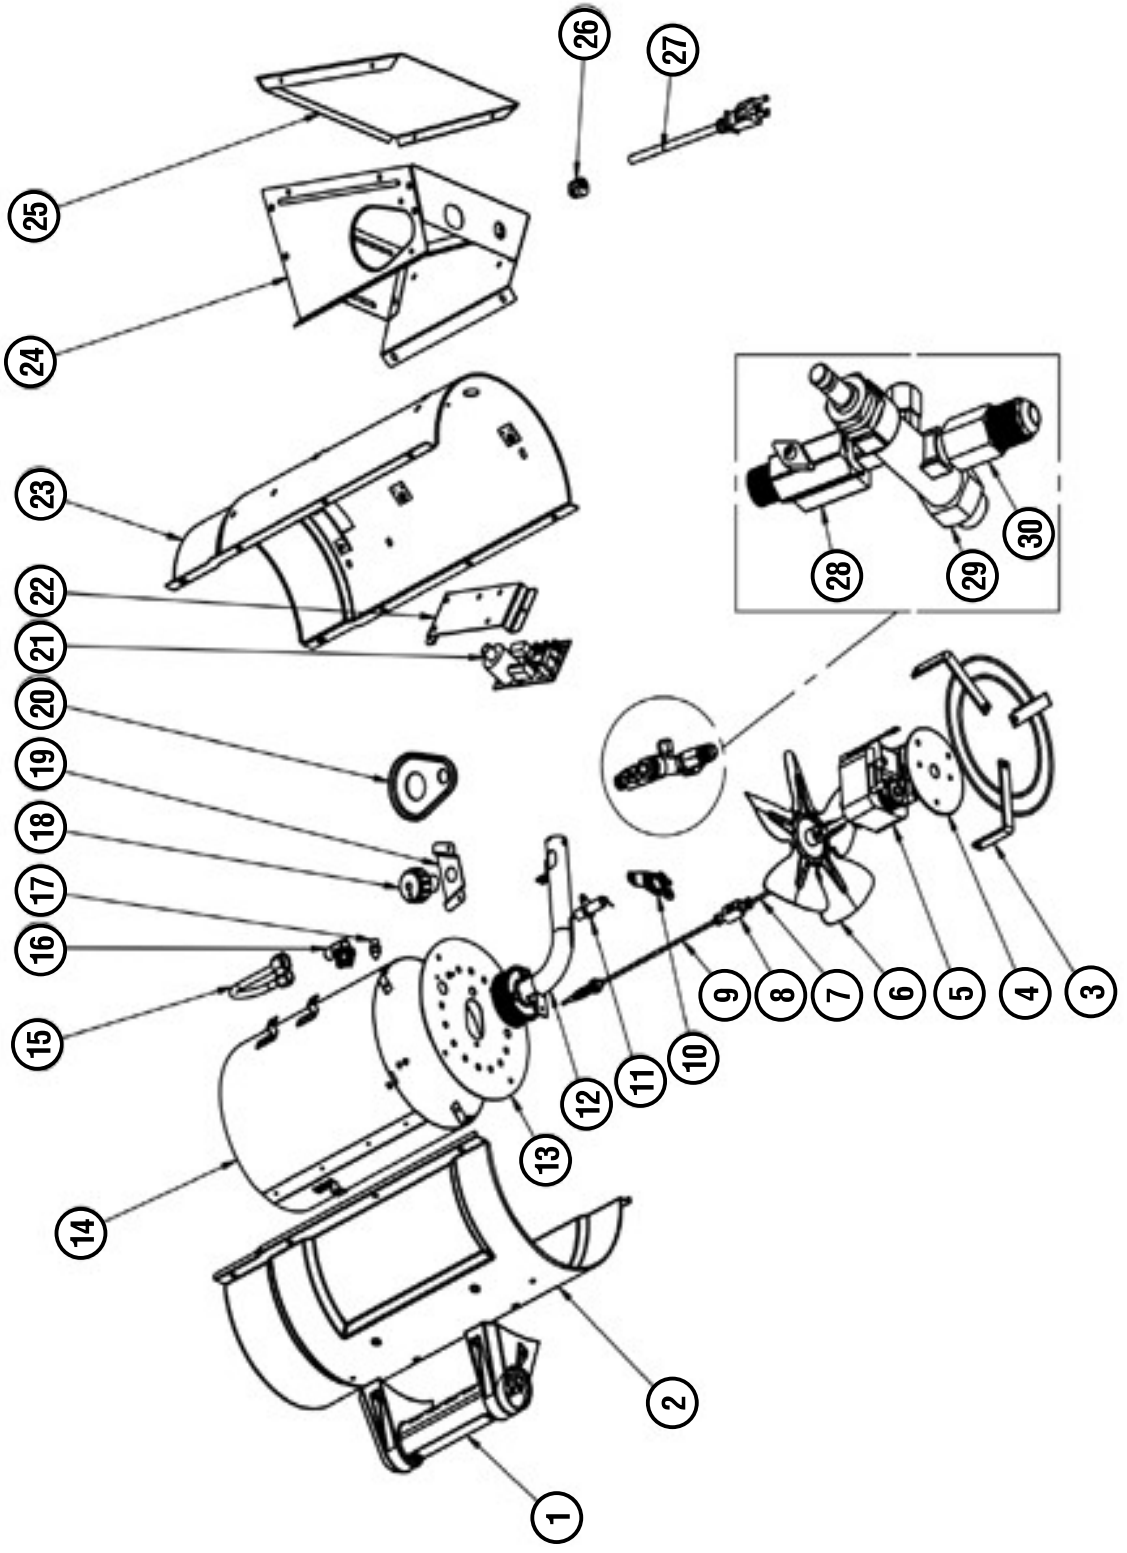

Parts List DXH65FAV

REF. #	ITEM#	DESCRIPTION	REF. #	ITEM#	DESCRIPTION
1	40801	handle	19	40876	Bracket, plastic insert
2	40886	barrel, upper, assy	20	40878	Insert, plastic, controls
3	40880	guard, rear, assy	21	23276	Ignition/relay module
4	N/A	brkt, motor mounting	22	23045	Bracket, ignitioonr
5	21652	motor, assy	23	40887	Barrel, lower assembly
6	26086	fan blade	24	40874	Base, metal assembly
7	26656	Thermocouple, connector	25	40875	Base, metal, bottom
8	26134	compression block, relay	26	26223	Strain relief bushing
9	26655	Thermocouple 10"	27	21036	Power cord assembly
10	27445	High limit switch	28	27457	Valve, variable assembly
11	40904	Electrode, ignition	29	40884	Valve, gas, main
12	27505	Burner assembly	30	26127	ftg, male connector
13	27447	Flame holder	*	21667-15	hose/regulator assembly
14	27506	Radiation shield assembly			
15	40998	Fuel tube assembly			
16	27450	Holder, orifice			
17	27451	Orifice			
18	40879	Knob, variable valve			

*Not shown