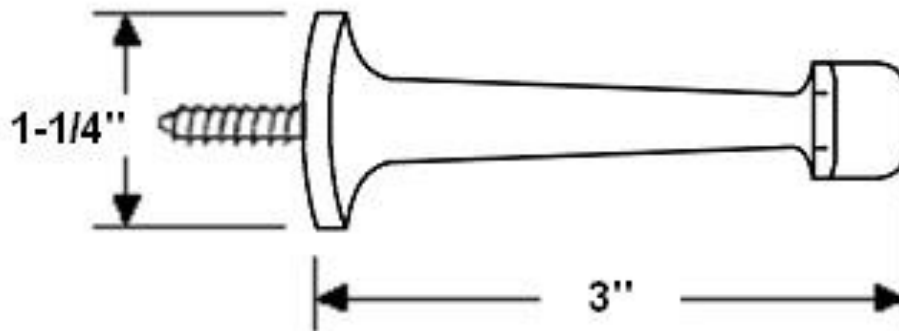

Product Data Sheet
Premium Grade Solid Brass
3" Arrow Base Stop
Item# 13010

**Dimensions:**

- Overall Length: 3"
- Base Diameter: 1-1/4"
- Solid Brass Wood Hanger Screw: 1-1/4" exposed (1-1/2" total)
- Net Weight: 2.5 oz.
- Gross Weight: 3 oz.
- Comes with 2 High Grade Rubber Tips (Black and Grey)

Dimensions are for reference use only.

For exact dimensions, please measure actual part.

Product Description & Features:

Made of Genuine Solid Die Cast Brass, this professional grade "Arrow" base stop by idh by St. Simons of California is a true, classic, period authentic reproduction. This base stop design has been around close to 100 years and it is still as popular as ever. Use it on all your doors to prevent wall damage. This stop has a projection of 3" and is long enough to provide enough clearance for most standard door lever handles, door knobs, and door mounted towel bars. Unlike other base stops that come with baseboard screws of less than 1" and a small diameter base, idh's model has an extra-long hanger screw (1-1/2") and a much wider base (1-1/4") that virtually eliminates the possibility of accidental or "non-accidental" kick offs.

**Catalog Section: D****3" Arrow Base Stop****Item# 13010**

Date: Rev 12/15