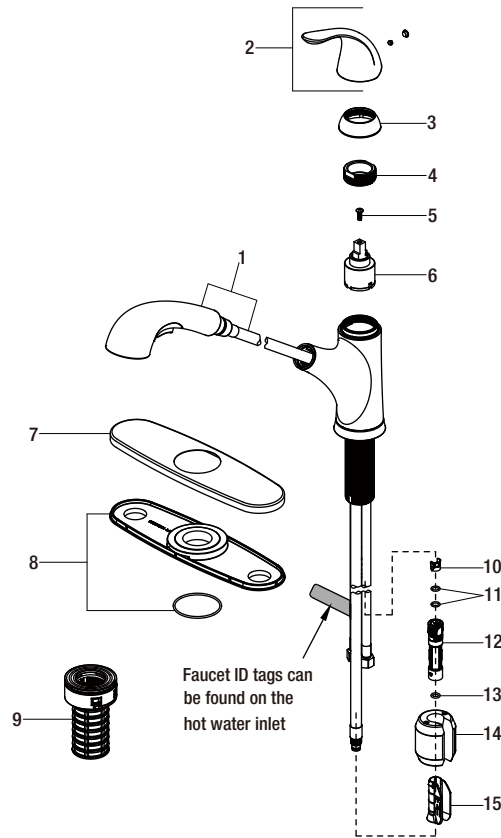

Replacement Parts List

Market Pull-Out Kitchen Faucet in Stainless Steel

MODEL	SKU #	FINISH
HD67737-1208D2	1001813690	Stainless Steel

Many replacement parts can be purchased online or at your local store. Please use the table below to identify the part SKU number needed, go to HOMEDEPOT.COM, and check for online and store availability. If you can't find the part you are looking for, please call 1-855-HD-GLACIER.

Part	Description	Part #	Internet SKU #	Store SKU #
1	Sprayhead and Hose	RP3844208D2	302610657	
2	Handle	RP1346108D2		
3	Cap	RP8054308D2		
4	Bonnet Nut	RP70336		
5	Screw	RP50015		
6	Cartridge	RP20044	301158214	
7	Escutcheon	RP8054408D2		
8	Gasket	RP80545		

Part	Description	Part #	Internet SKU #	Store SKU #
9	FastMount™	RP56096		
10	Block	RP70421		
11	O-ring	RP60002	206116636	
12	Quick connect assembly	RP70697		
13	O-ring	RP60089		
14	Weight	RP70685	207093823	
15	Weight clip	RP64204		