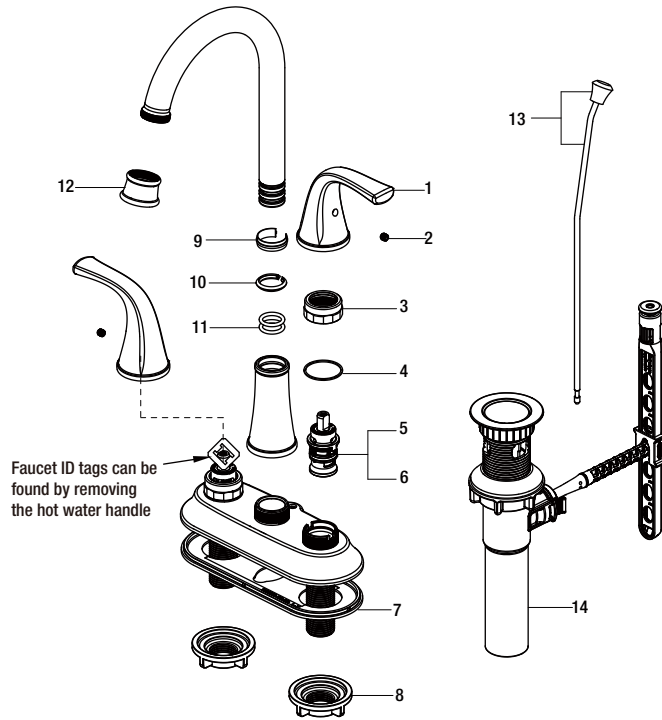

Replacement Parts List

Bettine 4 in. Centerset 2-Handle High-Arc Bathroom Faucet

MODEL	SKU #	FINISH
HD67513W-694405	313559231	Matte Gold

Many replacement parts can be purchased online or at your local store. Please use the table below to identify the part SKU number needed, go to [HOMEDEPOT.COM](https://www.homedepot.com), and check for online and store availability. If you can't find the part you are looking for, please call 1-855-HD-GLACIER.

Part	Description	Part #	Internet SKU #	Store SKU #
1	Handle	RP134684405		
2	Set screw	RP50002		
3	Bonnet nut	RP70698		
4	Washer	RP64124		
5	Cartridge H	RP20067	301158139	
6	Cartridge C	RP20068	301158129	
7	Gasket	RP80552		

Part	Description	Part #	Internet SKU #	Store SKU #
8	Mounting nut	RP56001	203193994	
9	Wearable ring	RP70077		
10	Clip	RP70106		
11	O-ring	RP60008		
12	Aerator	RP302834405		
13	Lift rod	RP402414405		
14	ClickInstall™ drain assembly	RP402284405		