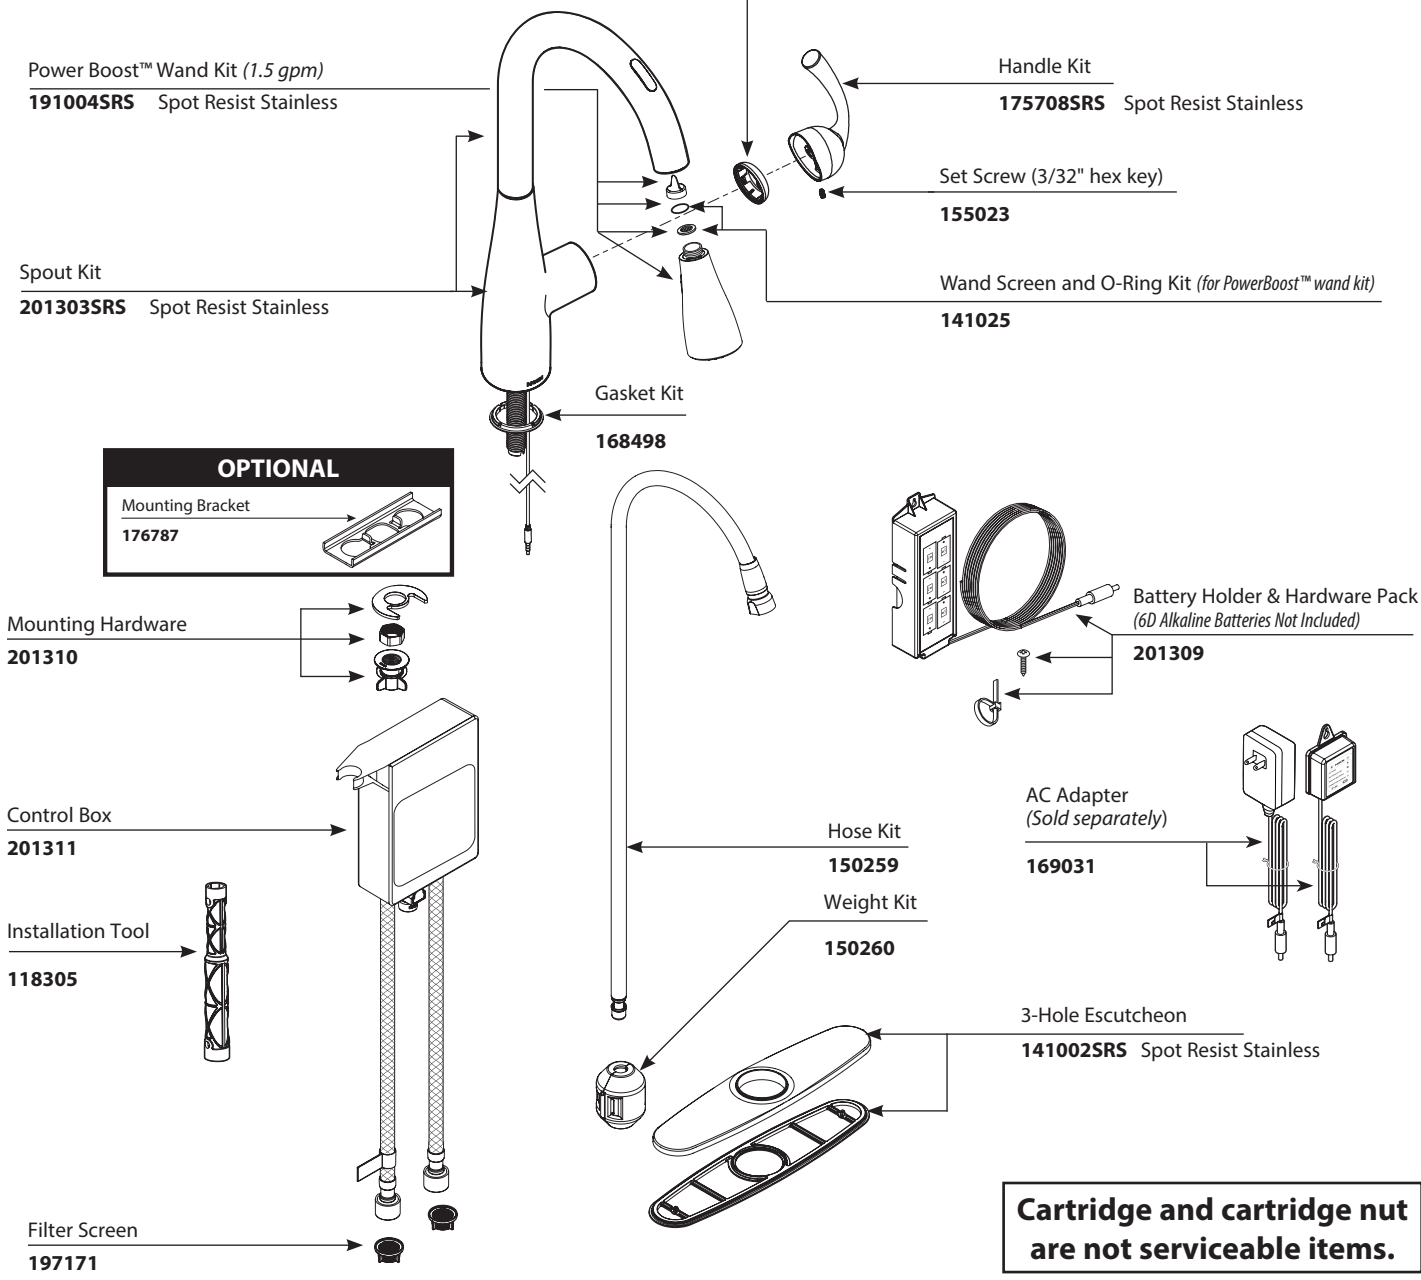

Illustrated Parts

■ Order by Part Number

**U by Moen Smart Faucet
Essie™-Single Handle High Arc
Pulldown Kitchen Faucet**

MODELS	FINISH
87014EVSRS	Spot Resist Stainless

**Control Box Wall Mount Kit
199785 Optional - Sold Separately**

Pulldown Connection Hose Bracket
Hose Guide Nut
Screw (x3)
Hose
Mounting Bracket

**Cartridge and cartridge nut
are not serviceable items.**