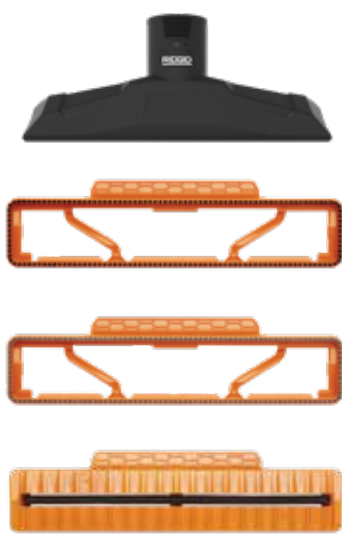

NXT Max Locking Accessories

- 1** **Step 1:**
Pick your NXT Max Accessory
- 2** **Step 2:**
Pick your NXT Shoe
- 3** **Step 3:**
Snap your Shoe into place

Shop for RIDGID NXT Accessory Tools and Shoes at The Home Depot.

Visit your store or <https://homedepot.com>

Scan for more details on NXT accessory tools and shoes

SP7152

UNLOCK YOUR VAC'S FULL POTENTIAL

NXT TOOLS AND SHOES*

*Select RIDGID vacuums come with a selection of upgraded NXT Accessories. Additional tools and shoes are sold separately. The NXT Shoes only fit RIDGID NXT Accessory Tools and do not fit other RIDGID accessories. Some vac model numbers may not include NXT Accessories.

Utility Nozzle and Shoes

Floor Tool and Shoes

Crevice Tool and Shoes

Car Nozzle and Shoes

Rotating Dusting Brush and Shoes

DESIGNED TO TACKLE HEAVY-DUTY CLEANUPS, RIDGID'S SUPERIOR LINE OF ACCESSORIES OFFER AN UNPARALLELED CLEANING EXPERIENCE, EVEN IN THE TOUGHEST JOBSITES AND BUSIEST WORKSHOPS.

Tool vs. Shoe:

NXT Max Accessory Tools are our upgraded accessories. These accessories attach and lock to the RIDGID 2 1/2" vac hose and extension wands. NXT Max Accessories now have new functionality – choose to attach an NXT Shoe.