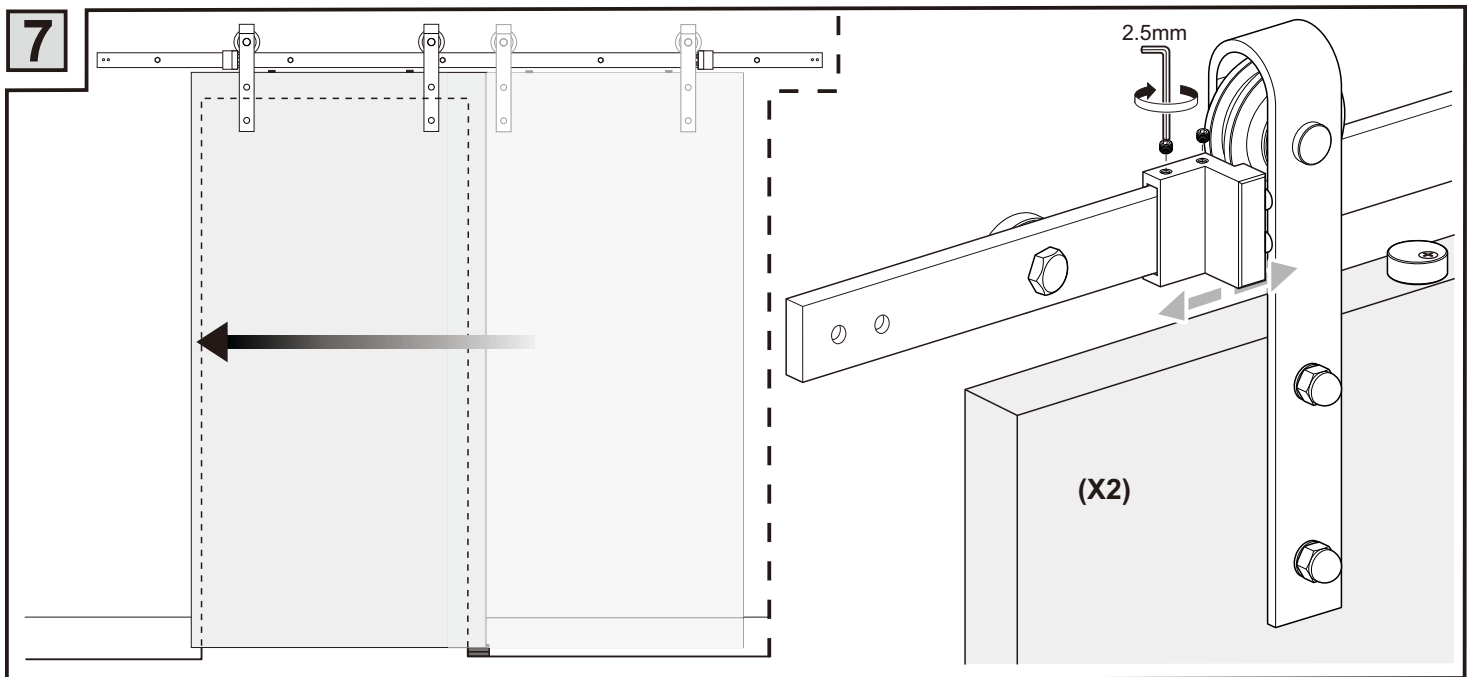

SWD11 Sliding door hardware Installation Manual

Email:service@t-motorsports.com

NOTE: Connector is only included if you purchase 12 ft(double door)sliding door hardware, it is NOT included if you purchase only one set.