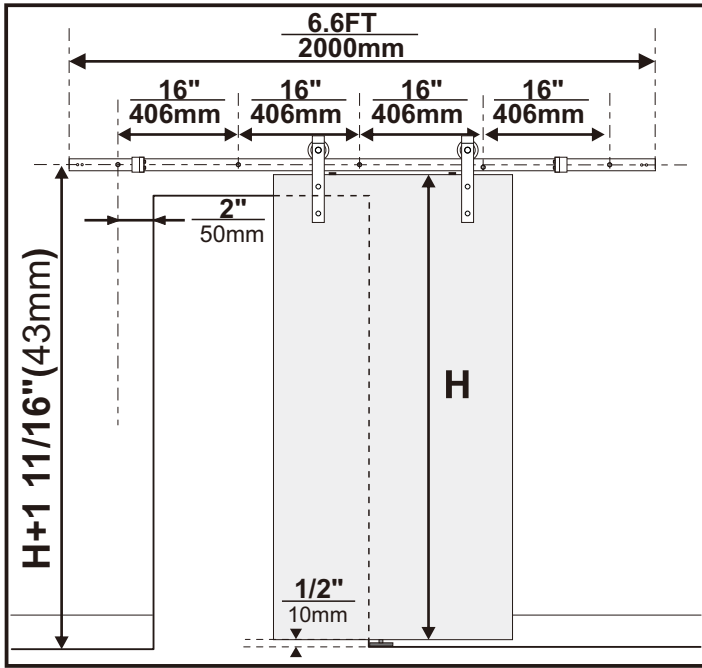

SWD11 Sliding door hardware Installation Manual

Email:service@t-motorsports.com

NOTE: Connector is only included if you purchase 12 ft(double door)sliding door hardware, it is NOT included if you purchase only one set.