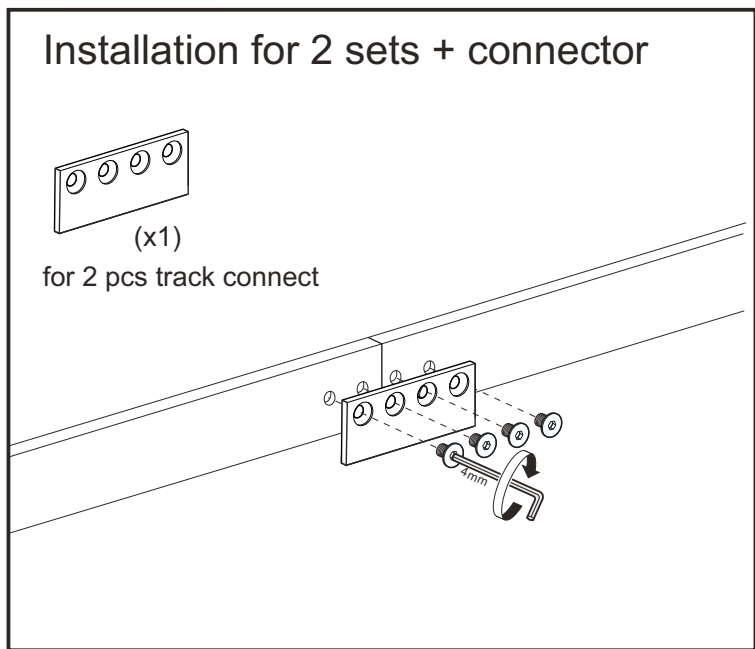

SWD11 Sliding door hardware Installation Manual

Email:service@t-motorsports.com

NOTE: Connector is only included if you purchase 12 ft(double door)sliding door hardware, it is NOT included if you purchase only one set.