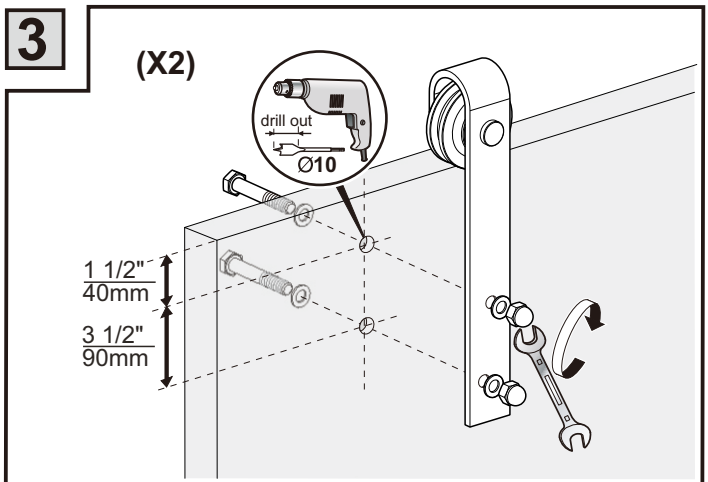

SWD11 Sliding door hardware Installation Manual

Email:service@t-motorsports.com

NOTE: Connector is only included if you purchase 12 ft(double door)sliding door hardware, it is NOT included if you purchase only one set.