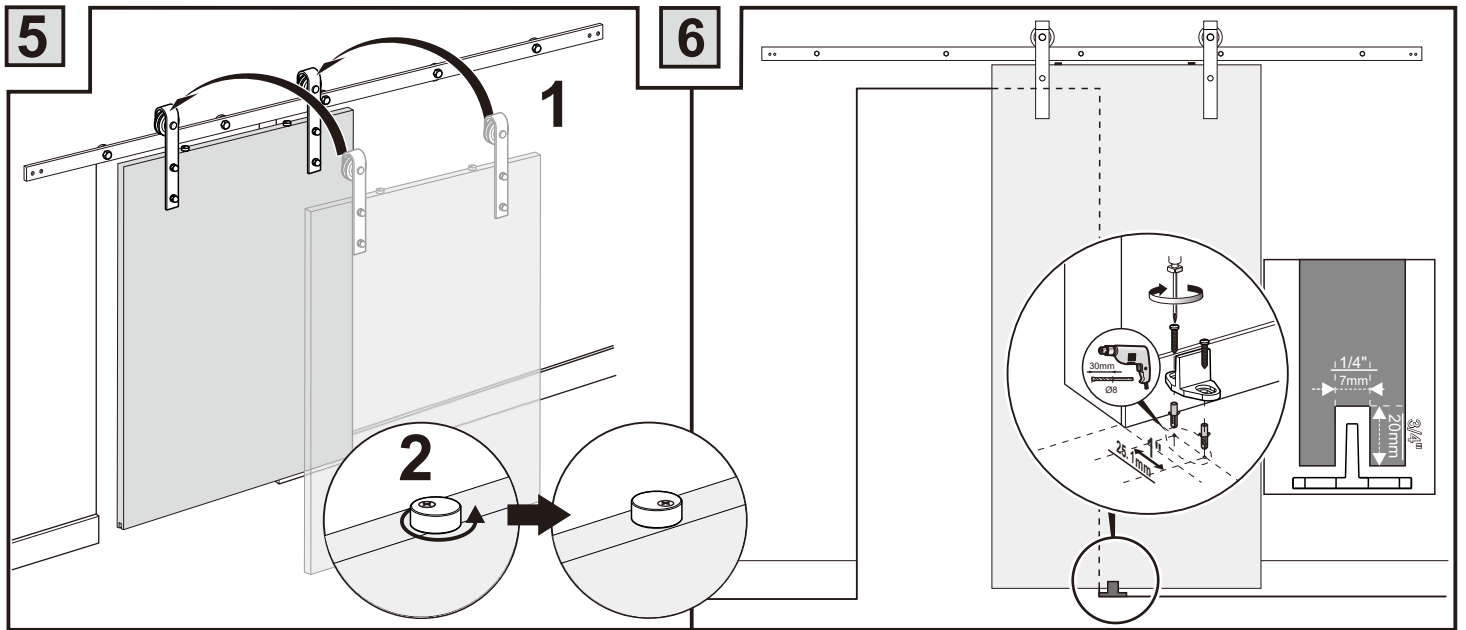

SWD11 Sliding door hardware Installation Manual

Email:service@t-motorsports.com

NOTE: Connector is only included if you purchase 12 ft(double door)sliding door hardware, it is NOT included if you purchase only one set.