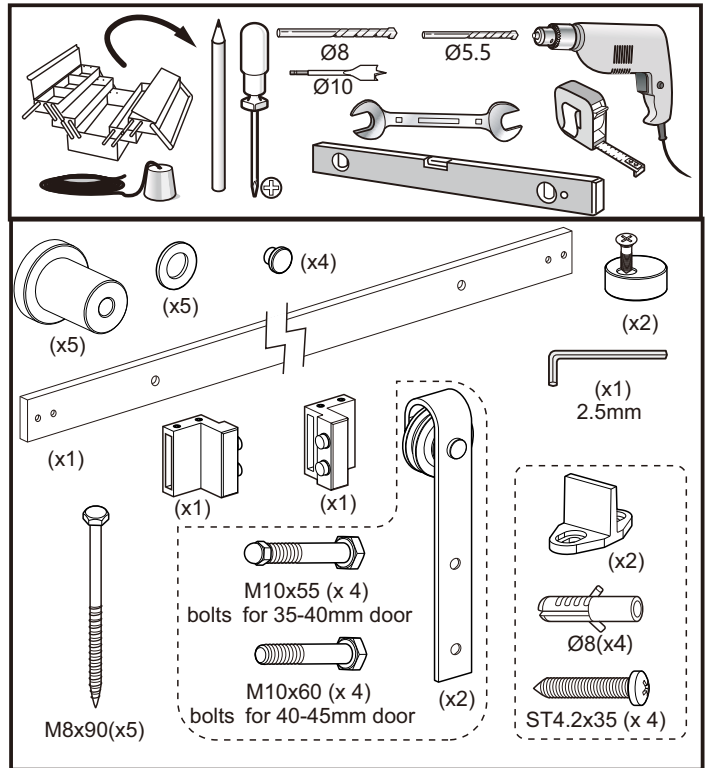

SWD11 Sliding door hardware Installation Manual

Email:service@t-motorsports.com

NOTE: Connector is only included if you purchase 12 ft(double door)sliding door hardware, it is NOT included if you purchase only one set.