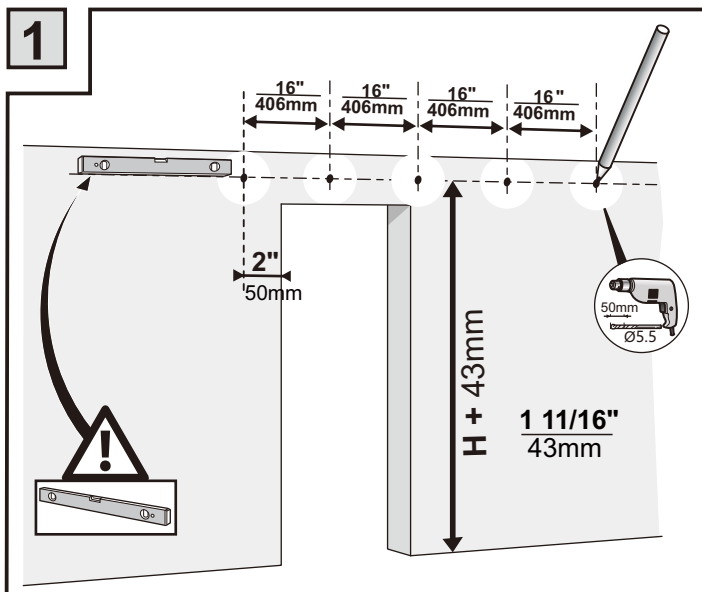

SWD11 Sliding door hardware Installation Manual

Email:service@t-motorsports.com

NOTE: Connector is only included if you purchase 12 ft(double door)sliding door hardware, it is NOT included if you purchase only one set.