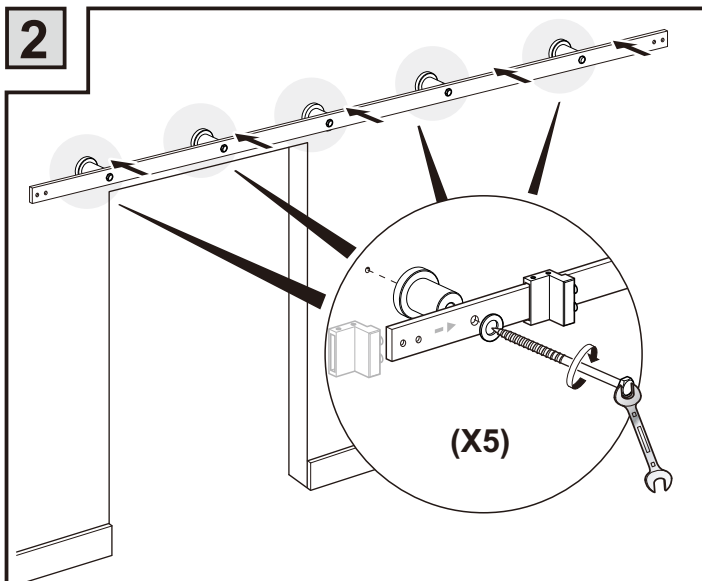

SWD11 Sliding door hardware Installation Manual

Email:service@t-motorsports.com

NOTE: Connector is only included if you purchase 12 ft(double door)sliding door hardware, it is NOT included if you purchase only one set.