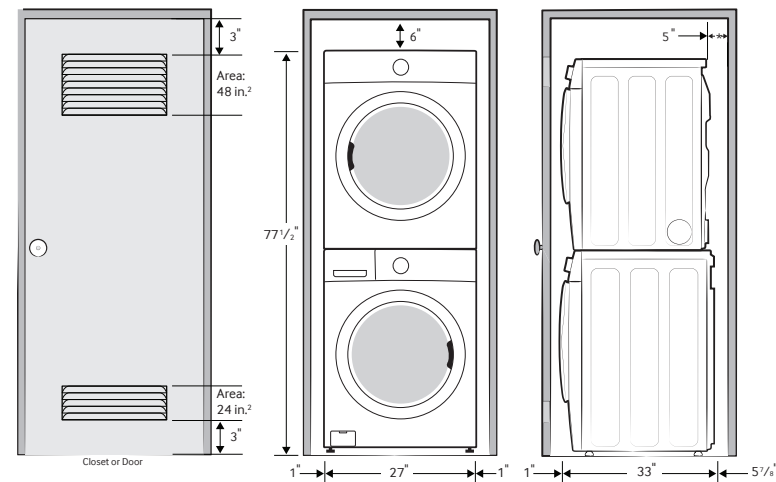

2. With stacked washer and dryer