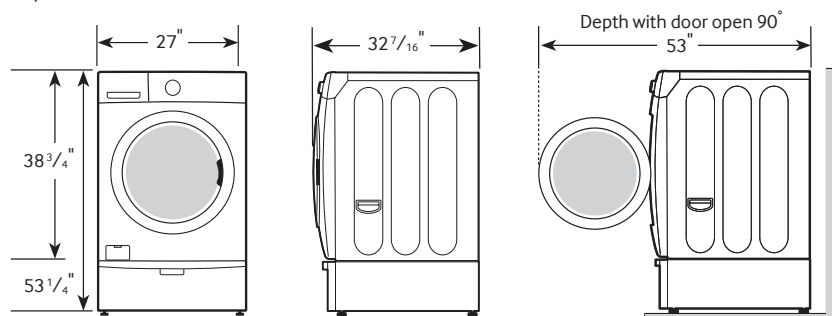

Dimensions

Required Dimensions for Installation with Pedestal:

4-Way Venting

9 Preset Dry Cycles:

Normal, Heavy Duty, Permanent Press, Bedding, Delicates, Time Dry, Air Fluff, Quick Dry, Wrinkle Release

10 Options:

Mixed Load Bell, Wrinkle Prevent, Small Load Care, My Cycle, Adjust Time (Up), Adjust Time (Down), Sound, Child Lock, Smart Care, Drum Light

4 Temperature Settings:

High, Medium, Low, Extra Low

4 Dry Levels:

Very Dry, More Dry, Normal Dry, Damp Dry

Warranty

One (1) Year Parts and Labor

Product Dimensions & Weight (WxHxD)

Dimensions: 27" x 38³/₄" x 32⁷/₁₆"

Weight: 126 lbs

Shipping Dimensions & Weight (WxHxD)

Dimensions: 29³/₈" x 42³/₈" x 33¹/₂"

Weight: 134 lbs

Electric	Model #	UPC Code
White	DV42H5000EW	887276963167

Gas	Model #	UPC Code
White	DV42H5000GW	887276963174

Matching Washer	Model #	UPC Code
White	WF42H5000AW	887276962887