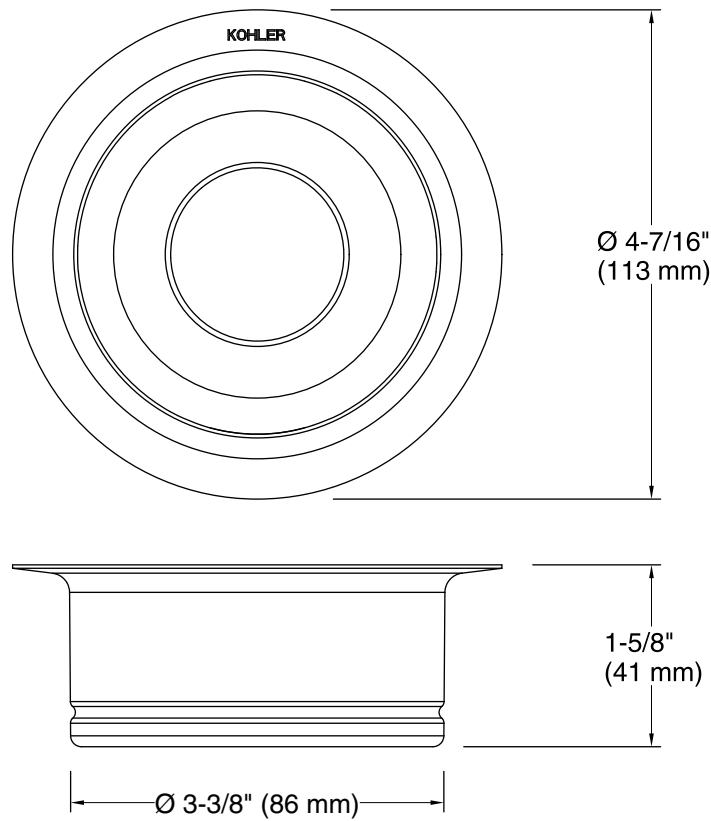

Features

- KOHLER finishes resist corrosion and tarnish.
- Fits standard garbage disposal units.
- 4-7/16" (113 mm) x 1-5/8" (41 mm)

Material

- Premium metal construction.

Codes/Standards

None Applicable

KOHLER® One-Year Limited Warranty

Technical Information

All product dimensions are nominal.