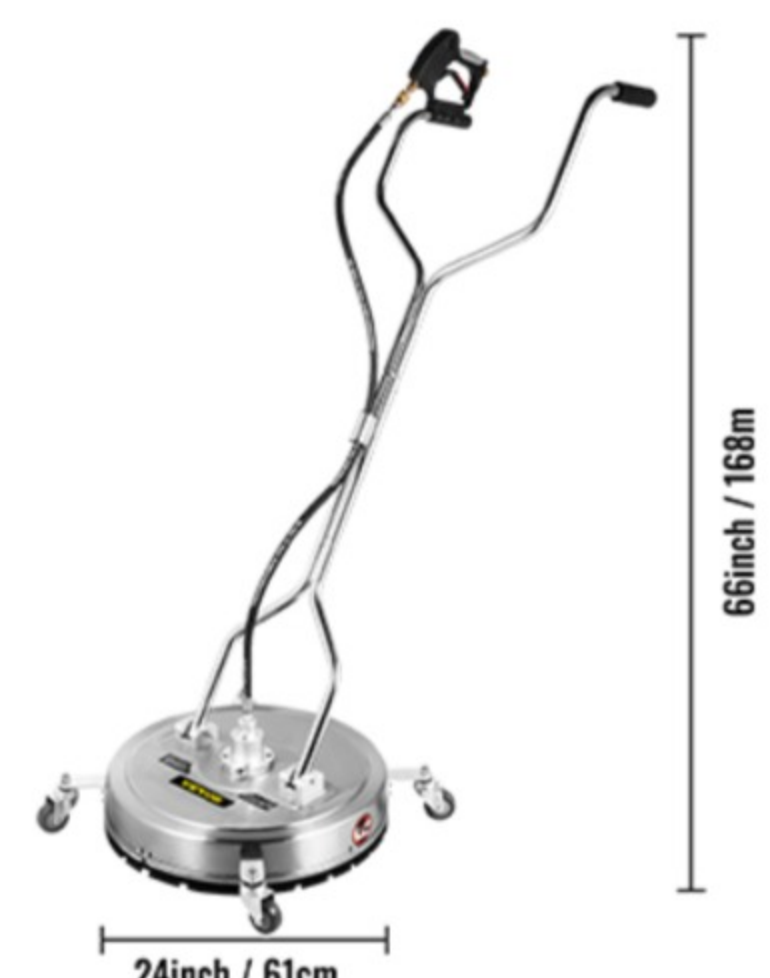

3 High-efficient Nozzles

The pressure flat surface cleaner has fast-rotating jets with a 25-degree spray angle to achieve a better cleaning effect. Max. water flow at 8.5GPM.

304 Stainless Steel

The rotating surface cleaner is made of robust stainless steel material, can be used for a long time without corrosion, deformation, or damages.

Our Advantages

Here are many user-friendly designs on the power washer floor scrubber. 180-degree adjustable handle, 4 universal castors, and bristles all help you get an easy operation.

Fit for 3/8" Connector

For your quick installation, you should use a 3/8" quick connector to connect the water hose —different modes of trigger gun for your convenient use.

Wide Application

The 4000PSI surface cleaner is widely used on many occasions for ground cleaning. Suitable for patios, decks, driveways, sidewalks, etc.

Specifications

- Model: VV-SWC-24
- Material: 304 Stainless Steel
- Cleaning Surface Area: 24 in/ 61 cm
- Item Height: 66 in/ 168 cm
- Max. Working Pressure: 4000 PSI
- Max. Flow: 8.5 GPM
- Min. Working Pressure: 800 PSI
- Min. Flow: 2 GPM
- Inlet: 3/8 in QC Female Plug
- Outlet: Three 0.06 in 25-degree nozzles
- Max. Water Temperature: 140 °F/ 60 °C