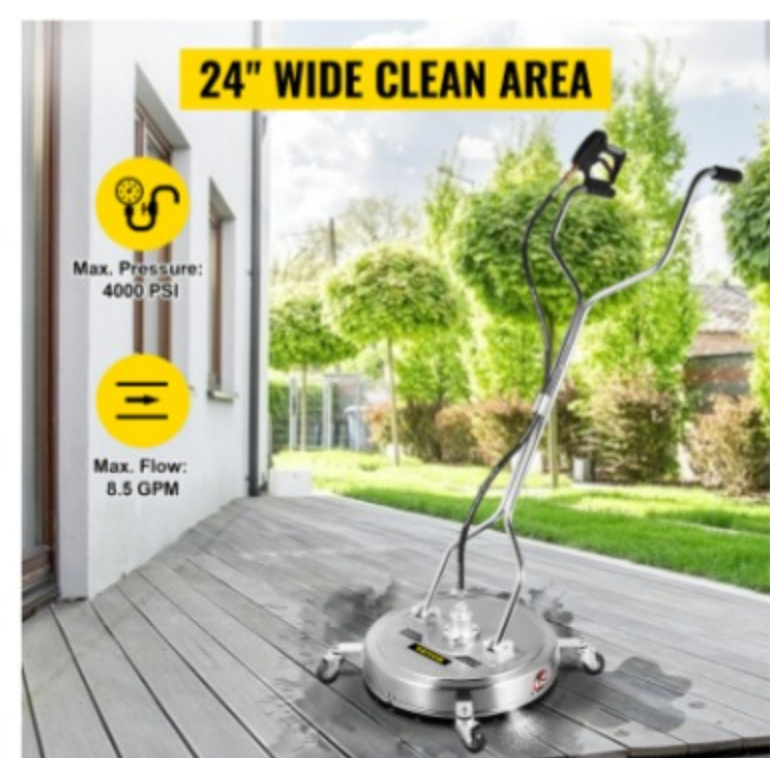

VEVOR® 24" SURFACE CLEANER

- Stainless Steel**
- 3 Spray Nozzles**
- Max. 4000PSI**

Pressure Surface Cleaner

We provide you a stainless steel high-pressure washer cleaner with a labor-saving handle and four universal castors. Convenient to use this cleaner to clean up the stubborn debris on the ground with its high-pressure spray nozzles. Better used for home and commercial occasions, our product has a professional cleaning effect.

Why Choose VEVOR?

- Premium Tough Quality
- Incredibly Low Prices
- Fast & Secure Delivery
- 30-Day Free Returns
- 24/7 Attentive Service

24" Wide Clean Area

Our surface cleaner is a good cleaning assistant for cleaning up the stubborn debris on the ground. The high working pressure provides a fast cleaning.

3 High-efficient Nozzles

The pressure flat surface cleaner has fast-rotating jets with a 25-degree spray angle to achieve a better cleaning effect. Max. water flow at 8.5GPM.

304 Stainless Steel

The rotating surface cleaner is made of robust stainless steel material, can be used for a long time without corrosion, deformation, or damages.

For your quick installation, you should use a 3/8" quick connector to connect the water hose —different modes of trigger gun for your convenient use.

Wide Application

The 4000PSI surface cleaner is widely used on many occasions for ground cleaning. Suitable for patios, decks, driveways, sidewalks, etc.