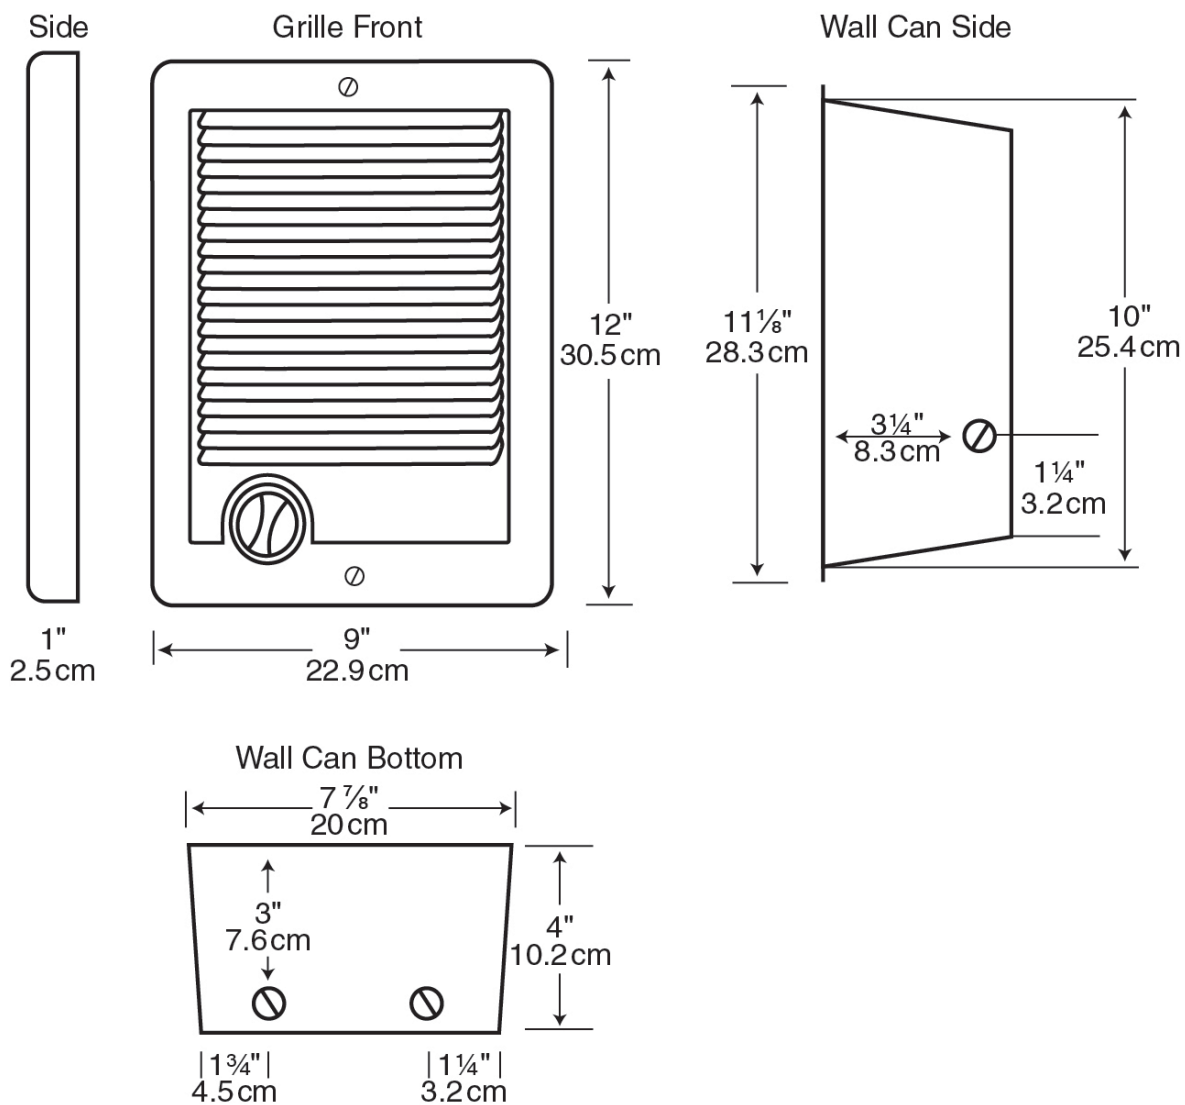

Com-Pak Fan-Forced Electric Wall Heater

CS Com-Pak Series