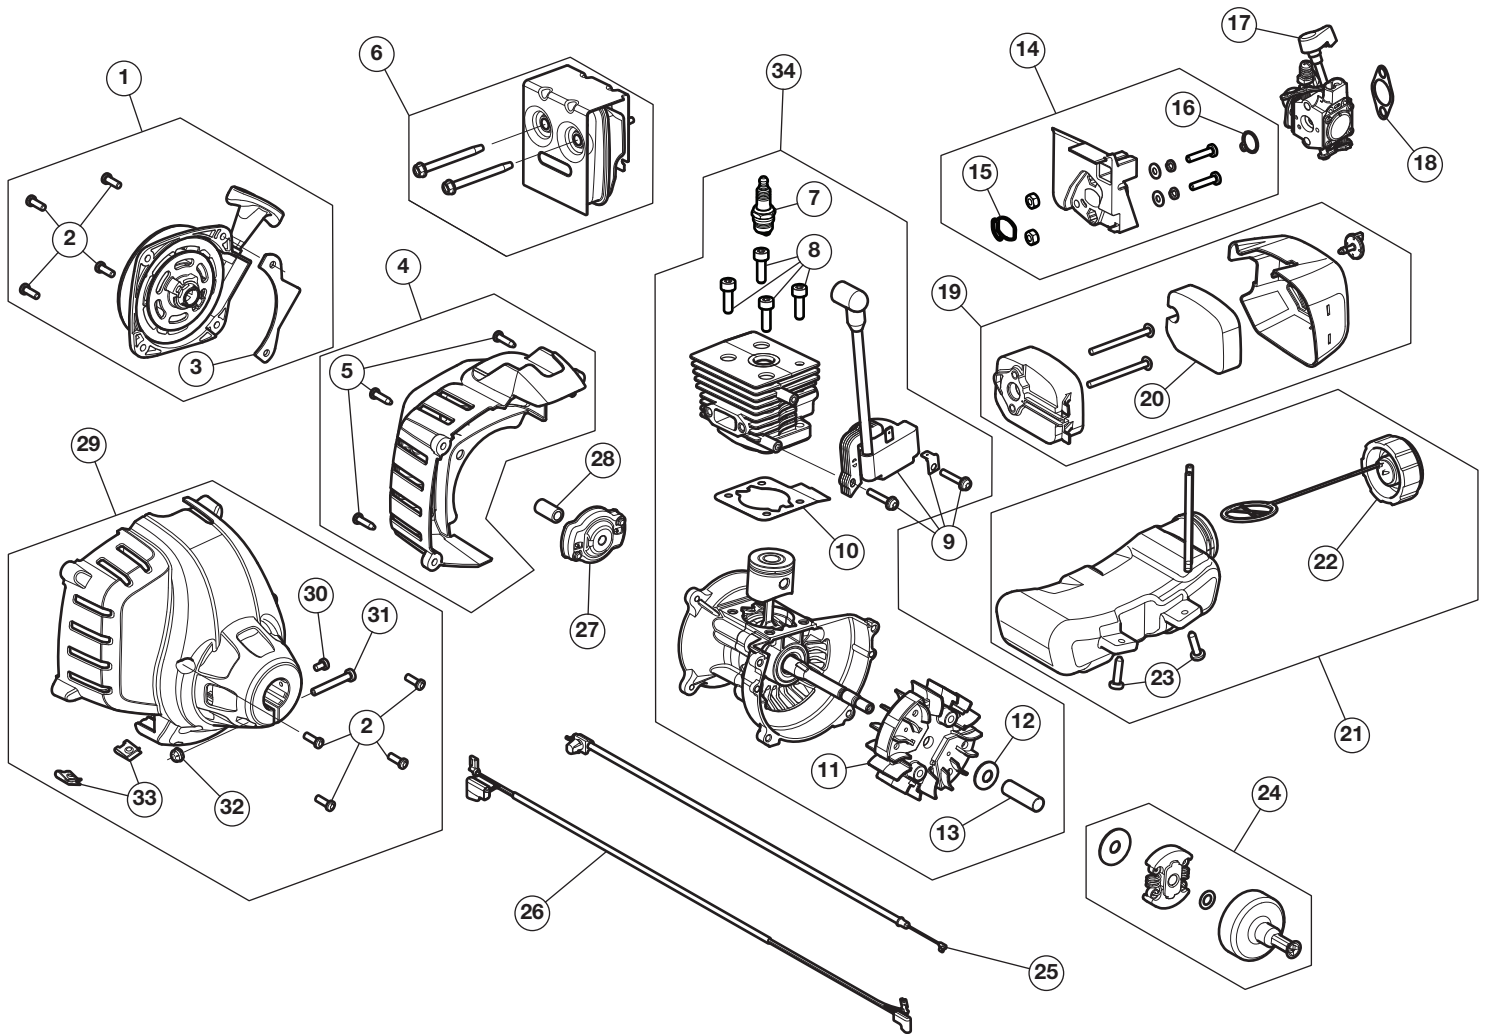

REPLACEMENT PARTS - MODEL TB27 BC 2-CYCLE BRUSHCUTTER / TRIMMER

PPN 41BD27BA766

Item	Part No.	Description	Item	Part No.	Description
1	753-06829	Starter Assembly (includes 2 & 3)	18	753-06253	Carburetor Gasket
2	791-181862	Starter Screw	19	753-06953	Air Cleaner Assembly (includes 20)
3	753-06244	Starter Assembly Guard (includes 2)	20	753-06954	Air Cleaner Filter
4	753-06245	Rear Engine Cover (includes 5)	21	753-06250	Fuel Tank Assembly (includes 22 & 23)
5	791-181345	Cover Screw	22	753-06857	Fuel Tank Cap
6	753-08745	Muffler Assembly	23	791-181930	Fuel Tank Screw
7	753-06847	Spark Plug	24	753-05860	Clutch Assembly
8	710-04715	Cylinder Bolt	25	946-04824	Throttle Cable
9	753-06892	Module Assembly	26	753-05877	Lead Wires
10	753-06827	Cylinder Gasket	27	753-06091	Pawl Assembly
11	753-06246	Flywheel Assembly	28	753-06104	Adapter
12	753-06247	Washer	29	753-06249	Clutch Cover Assembly (includes 2, 30 - 33)
13	753-06248	Spacer	30	791-182519	Anti-rotation Screw
14	753-06189	Insulator Assembly (includes 15 & 16)	31	753-04003	Clamp Screw
15	753-06184	Insulator O-Ring	32	712-0161	Clamp Nut
16	753-06185	Carburetor O-Ring	33	791-182366	U-shaped Nut
17	753-08984	Carburetor	34	753-08582	Short Block Assembly (includes 7 - 13)