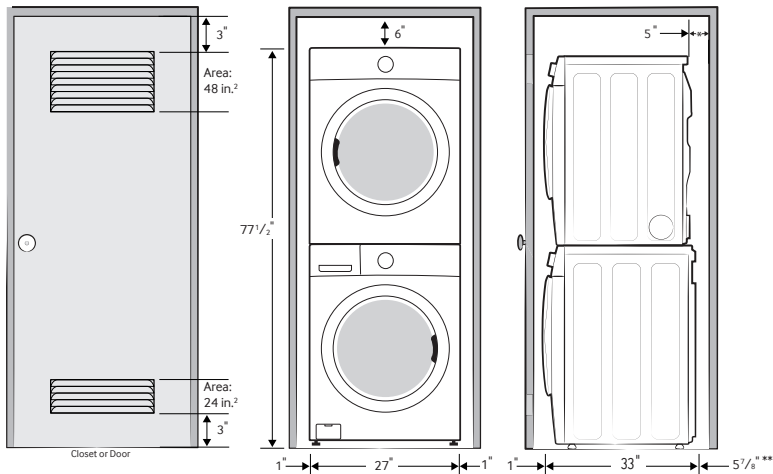

2. With stacked washer and dryer