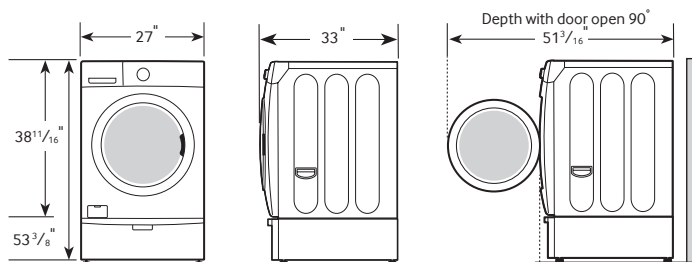

Rating

ENERGY STAR®-rated
CEE Tier 1
IMEF = 2.80
IWF = 3.20
85 kWh/yr

WF42H5000AW

SAMSUNG

Samsung Front-Load Washer

4.2 cu. ft. Capacity DOE

Installation Specifications

If the washer and dryer are installed together or the dryer alone, the closet front must have two unobstructed air openings for a combined minimum total area of 72-inch² (see stacked build below). Your washer alone does not require a specific air opening.

1. Alcove or closet installation

Minimum Clearance for Closet and Alcove Installations:

2. With stacked washer and dryer

Dimensions

Required Dimensions for Installation with Pedestal:

8 Preset Wash Cycles:

Shipping Dimensions & Weight (WxHxD)

Dimensions: 29³/₈" x 41⁵/₈" x 35⁵/₈"

Weight: 203 lbs

Color

White

Model

WF42H5000AW

UPC Code