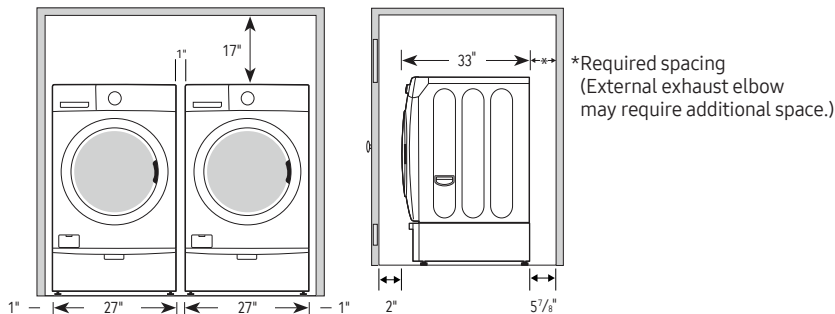

WF42H5000AW

SAMSUNG

Samsung Front-Load Washer

4.2 cu. ft. Capacity DOE

Installation Specifications

If the washer and dryer are installed together or the dryer alone, the closet front must have two unobstructed air openings for a combined minimum total area of 72-inch² (see stacked build below). Your washer alone does not require a specific air opening.

1. Alcove or closet installation

Minimum Clearance for Closet and Alcove Installations: