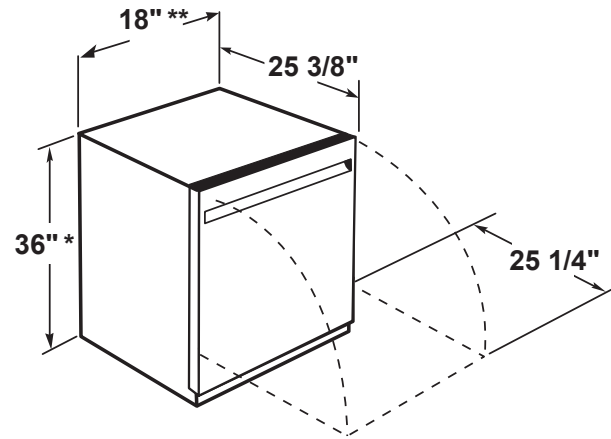

GPT145SSL

GE® 18" Convertible/Portable Dishwasher

DIMENSIONS AND INSTALLATION INFORMATION (IN INCHES)

ELECTRICAL RATING

Voltage AC 120
Hertz..... 60
Total connected load amperage..... 8.9

For use on adequately wired 120-volt, 15-amp circuit having 2-wire service with a separate ground wire. This appliance must be grounded for safe operation.

INSTALLATION INFORMATION:

Before installing, consult installation instructions packed with product for current dimensional data.

*Includes top and wheels

**Includes countertop

For answers to your Monogram, GE Café™ Series, GE Profile™ Series or GE Appliances product questions, visit our website at geappliances.com or call GE Answer Center® Service, 800.626.2000.