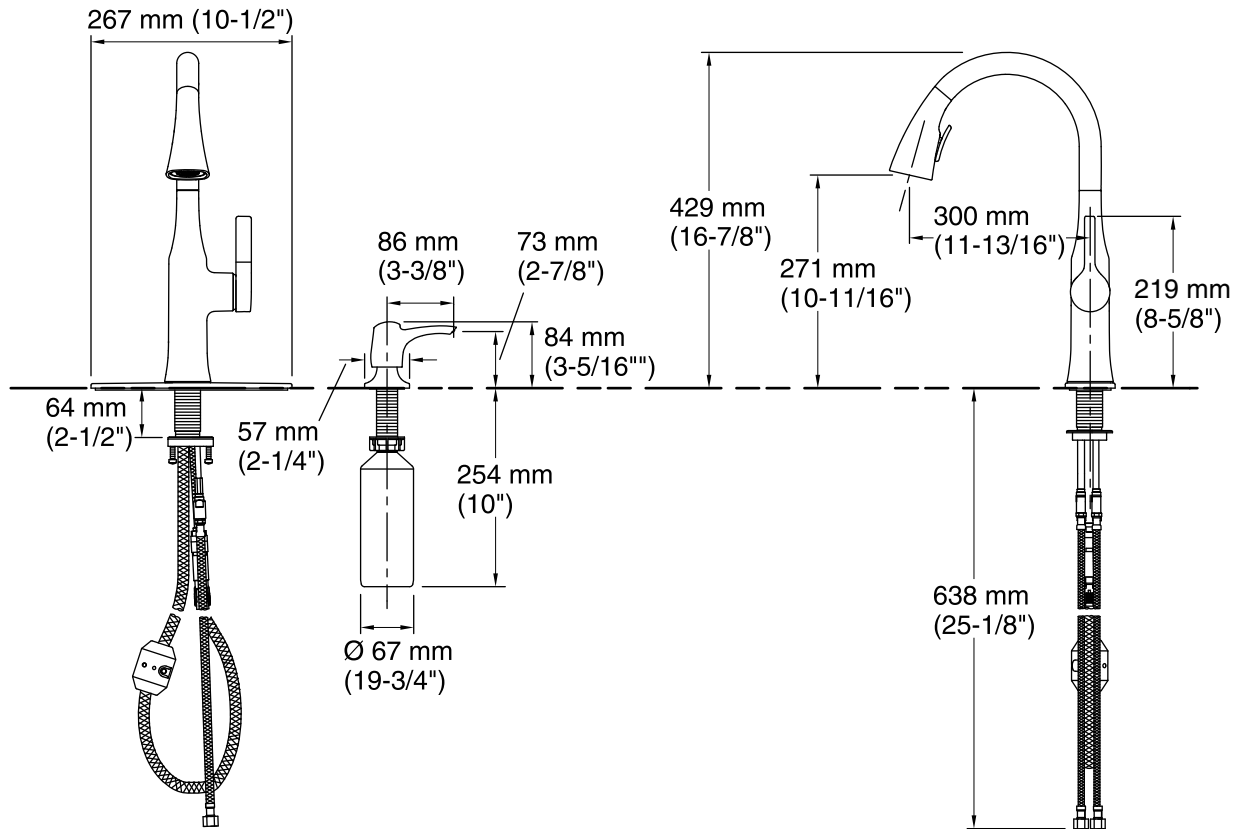

### Installation

- Installs with 1-, 2-, 3-, or 4-hole sink (escutcheon plate included).
- Flexible supply lines and quick connect fittings make installation easy.
- Longer shank works with countertops between 1/2" to 2-1/2" inches thick. Simply hand-tighten and secure with a screwdriver. For thinner countertops additional material may be required.

### Technical Information

All product dimensions are nominal.