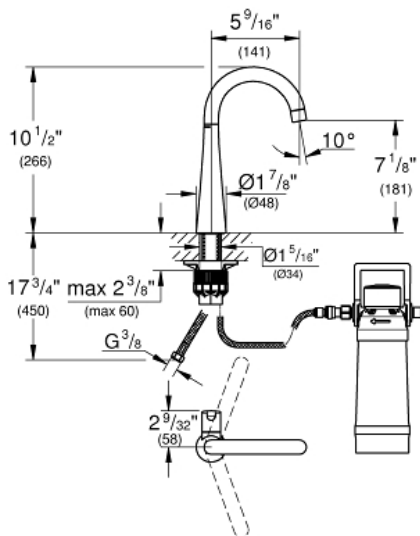

LADYLUX  
Pillar Tap with Filter Function  
MODEL # 30026DC2

Pure Freude  
an Wasser

GROHE

ADA

**Product Description:**  
LADYLUX  
Pillar Tap with Filter Function

**Standard Specification:**

- Single hole installation
- Handle for filtered table water
- Ceramic cartridge
- **GROHE StarLight** finish
- Swivel Spout
- Swivel area 360°
- Stainless steel flex lines
- **GROHE QuickFix** rapid installation system
- Requires GROHE Blue filter including filter head (40 438 001), sold separately
- 1.75 gpm

**Applicable Codes & Standards:**

- Energy Policy Act of 1992
- NSF 61
- ASME A112.18.1/CSA B125.1
- US Federal and State material regulations
- ICC/ANSI A117.1
- MASS

**Color:**

- 30026DC2 SuperSteel InfinityFinish