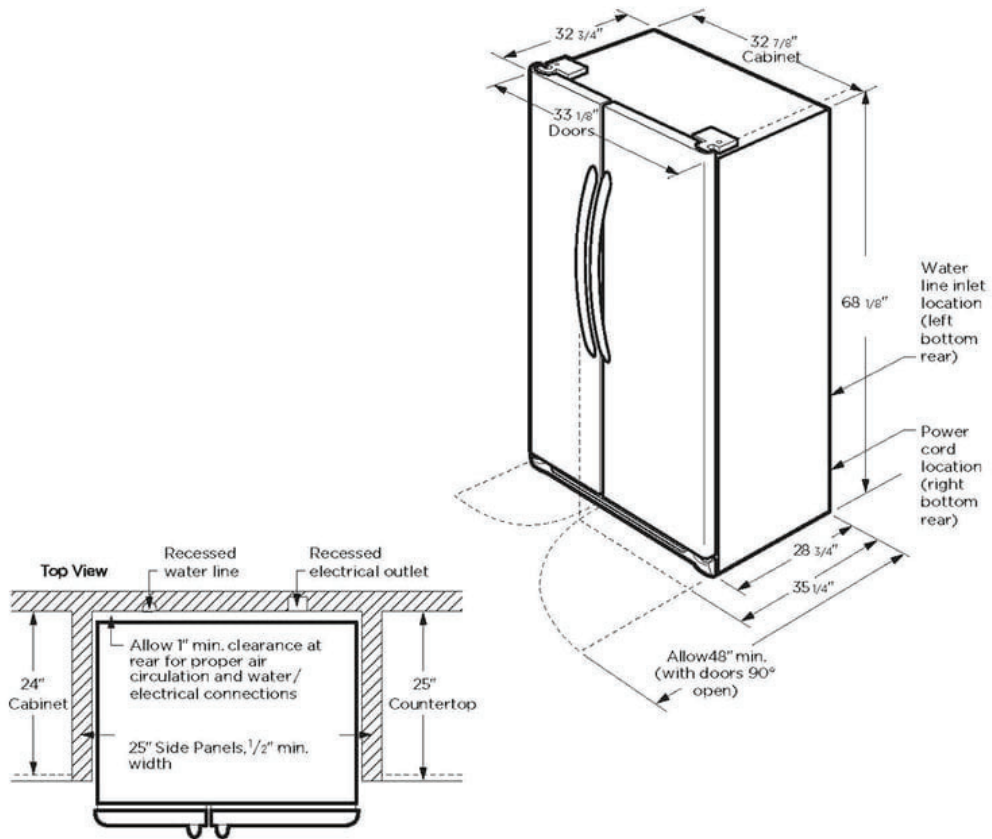

FRIGIDAIRE

FRSS2323AS
FRSS2323AW
FRSS2323AB
FRSS2323AD

Side-By-Side Refrigerator

22.2 Cu.Ft. 36" Standard Depth Side by Side Refrigerator

Available Colors : Stainless Steel, White, Black, Black Stainless Steel

Version : 07/19

Product Specifications

Certifications & Approvals

CSA Listed	No
NSF® Certified	Yes
UL Listed	Yes
cUL Listed	Yes

Refrigerator

Air Filter	Ready
Crisper Color	Clear
Dairy Bin	Yes
Door Bin Color	Clear
Humidity Controls	No
Interior Lighting	LED
Number of Adjustable 2 Liter Door Bins	2
Number of Adjustable Gallon Door Bins	2
Number of Adjustable Shelves	3
Number of Crispers	2
Shelf Material	Glass
Total Number of Door Bins	4
Total Number of Shelves	3
Water Filter	Yes

Freezer

Automatic Defrost	Yes
Baskets / Bins Color	Clear
Door Bin Color	Clear
Interior Lighting	LED
Number of Adjustable Door Bins	4
Number of Baskets / Bins	1
Number of Fixed Shelves	2
Shelf Material	Wire
Total Number of Door Bins	4
Total Number of Shelves	2

Controls

Air Filter Indicator	Yes
Control Lock	No
Control Type	Capacitive Touch
Door Ajar Alarm	Yes
High Temp Alarm	Yes
Ice Maker On/Off	Manual
Power Failure Alarm	Yes
Power On/Off	No
Sabbath Mode	No
Vacation Mode	No
Water Filter Indicator	Yes

Electrical Specifications

Amps @ 120 Volts	2.3
Minimum Circuit Required (Amps)	15
Power Cord Length (Feet)	6.5
Power Cord Location	Rear Bottom

General Specifications

Leveling Legs	Yes
Refrigerant Type	R600a

Exterior

Front Rollers	Yes
Rear Rollers	No
Water Inlet Location	Rear Bottom Right

Dispenser

Crushed Ice	Yes
Cube Ice	Yes
Dispenser	Yes
Dispenser Height (Inches)	9
Water	Yes

Dimensions and Volume

Depth With Door	32 3/4
Depth With Door 90° Open	48
Depth With Door and Handle	35 2/8
Depth of Cabinet	28 3/4
Freezer (Cu. Ft.)	7.9
Fresh Food Capacity (Cu. Ft.)	14.3
Height With Hinge	69 7/8
Height Without Hinge	68 1/8
Total Capacity (Cu. Ft.)	22.2
Width	33 1/8
Width of Cabinet	32 7/8
Height (Top of Door)	70

Ice Maker

Ice Maker	Yes
Ice Shape	Pyramidal

FRSS2323AS
FRSS2323AW
FRSS2323AB
FRSS2323AD

Side-By-Side Refrigerator

22.2 Cu.Ft. 36" Standard Depth Side by Side Refrigerator

Available Colors : Stainless Steel, White, Black, Black Stainless Steel

Version : 07/19

Installation Drawing