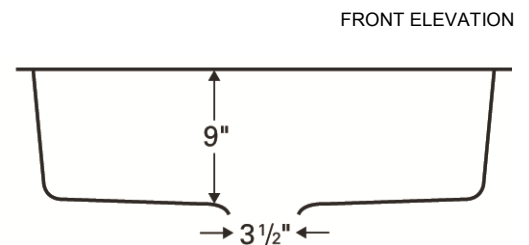

## Features and Specifications:

- Large single bowl kitchen sink.
- Made of 80% quartz and the finest acrylic resins.
- Designed for undermount installation in all solid surface, granite and quartz countertops.
- Outside dimensions: 32-1/2" x 19-1/2" x 9".
- Inside bowl dimensions: 30" x 15-3/4" x 9"
- Rear positioned waste.
- Waste opening: 3-1/2".
- Sink bowl surface has a matte finish.
- Supplied with mounting clips and cutout template.
- Sinks colors available: Black, Bisque, White, Concrete, Brown, Grey
- Accessories included: 1 x GR-6009 Bottom Grid, 1 x Stainless Steel Basket Strainer and 1 x Luster Pro Oil
- cUPC Certified
- Basket strainers in matching colors available as optional accessories.

ALL DIMENSIONS ACCURATE TO 1/4"