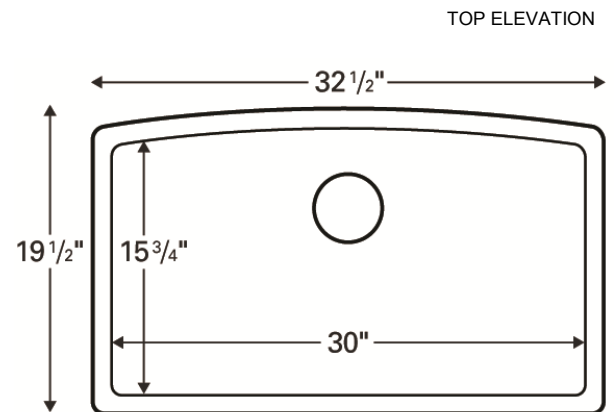

## Features and Specifications:

- Large single bowl kitchen sink.
- Made of 80% quartz and the finest acrylic resins.
- Designed for undermount installation in all solid surface, granite and quartz countertops.
- Outside dimensions: 32-1/2" x 19-1/2" x 9".
- Inside bowl dimensions: 30" x 15-3/4" x 9"
- Rear positioned waste.
- Waste opening: 3-1/2".
- Sink bowl surface has a matte finish.
- Supplied with mounting clips and cutout template.
- Sinks colors available: Black, Bisque, White, Concrete, Brown, Grey
- Accessories included: 1 x GR-6009 Bottom Grid, 1 x Stainless Steel Basket Strainer and 1 x Luster Pro Oil
- cUPC Certified
- Basket strainers in matching colors available as optional accessories.

ALL DIMENSIONS ACCURATE TO 1/4"