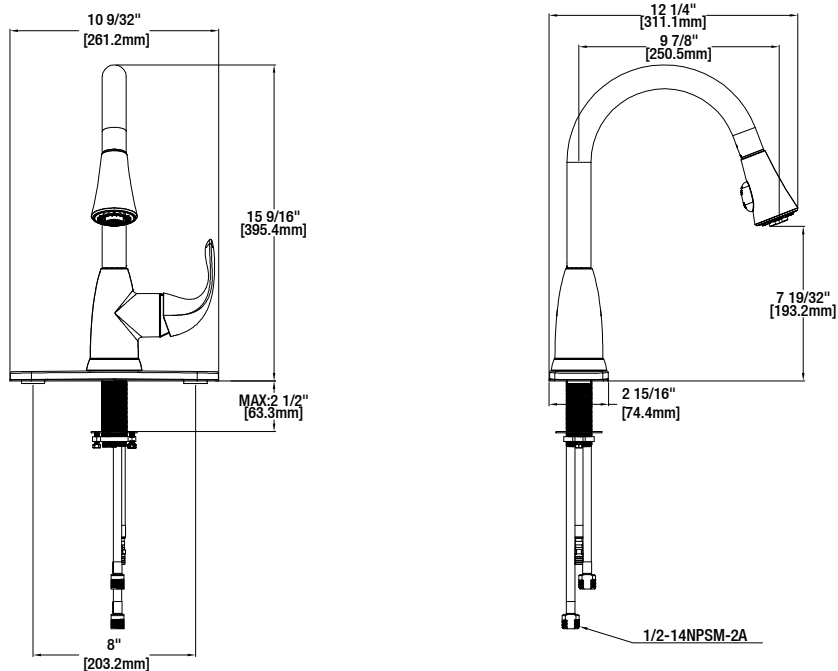

Specifications

FEATURES

- Requires 1- or 3-Hole Sink with 8" On-Center
- Max Flow Rate: 1.8 gpm (6.8 L/min) at 60 psi
- Spout Reach: 9 7/8"
- Spout Height: 15 9/16"
- Ceramic Valve for Lifetime Drip-Free Operation
- With Zinc Lever Handle
- Exposed Aerator

CODE COMPLIANCE

- IAPMO Certified: ASME A112.18.1/CSA B125.1
- NSF 61 Section 9
- NSF 372
- Calgreen Certified
- Meets AB 1953 Lead Standard
- ADA Compliant

WARRANTY

- Limited Lifetime Warranty

Market Pull-Down Kitchen Faucet

MODEL	SKU #	FINISH
67551-0008D2	883432	Stainless Steel
67551-0006	883872	White

INSTALLATION DIMENSIONS

Glacier Bay reserves the right to make changes in specifications and materials and to change and discontinue models, both without notice or obligation. Dimensions are for reference only.