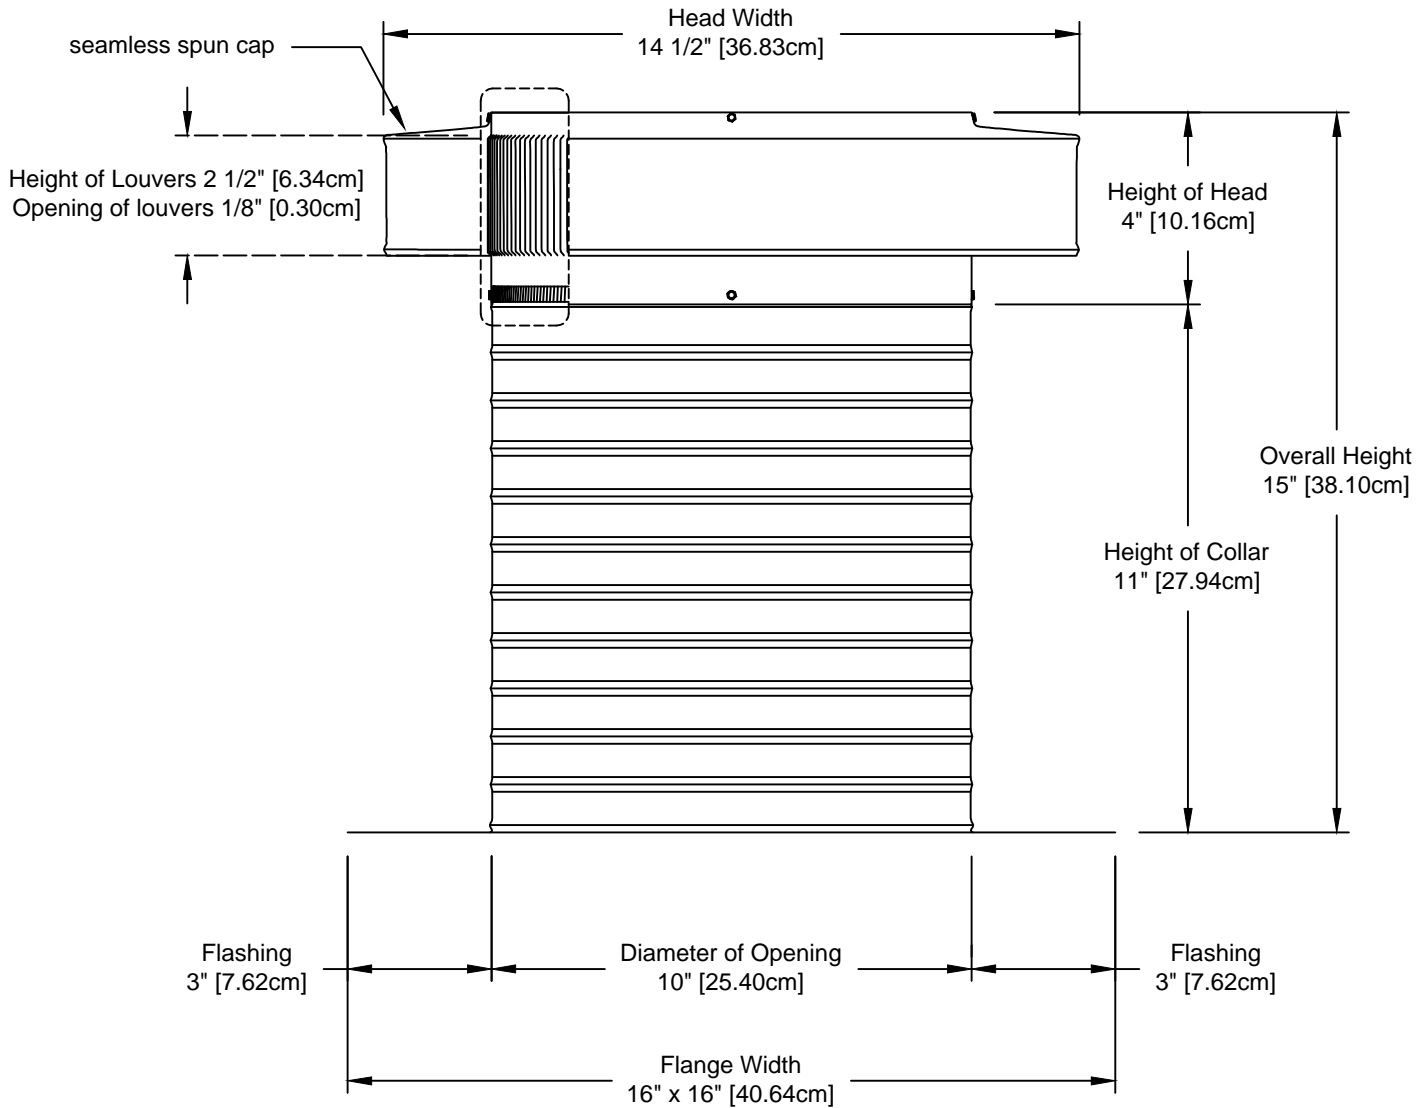

# Keepa Vent: Model KV-10-C11

10" Diameter with 11" Collar and Square Flange  
 All aluminum construction ( Thickness = 0.025" )

Net free area		Application per. sq. ft. [meters]	
square inches [cm]	square foot [meters]	1/150	1/300
78 [198]	0.55 [0.17]	163 [49.68]	327 [99.67]