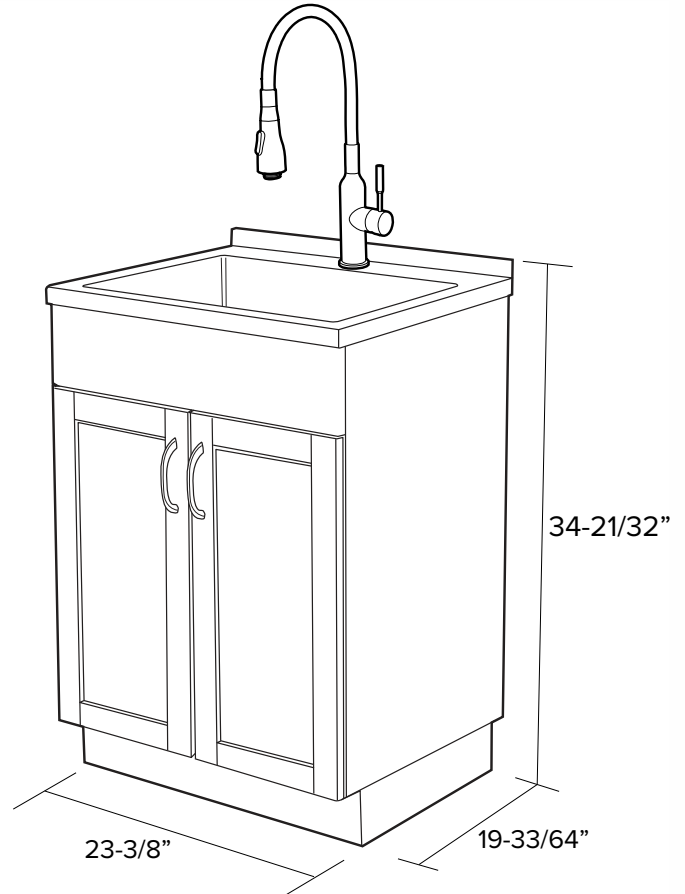

# LAUNDRY SINK CABINET with Stainless Steel Sink & High Arc Faucet TC-2420-WC

## FEATURES:

- Complete laundry cabinet with handcrafted stainless steel sink top and high arc articulating faucet.
- Unassembled particle board cabinet in white high gloss pvc laminate finish. Shaker style mdf doors with slow closing hinges for quiet, gentle operation. Door hardware included.
- Stainless steel high arc single lever faucet. Ceramic disc. 1.8 gpm. Flexible silicone arm with aerator, spray head and garden hose adapter.
- 19 gauge handcrafted stainless steel top with 9" deep sink and integral backsplash. Professional grade for years of service.
- Includes stainless steel basket strainer and flexible 3/8" braided supplies.
- Easy to assemble and install.
- 1 Year Ltd. Warranty.

## Specified Model

Model No.				
COMPLETE LAUNDRY CABINET KIT				
<input type="checkbox"/>	TC-2420-WC	Laundry Cabinet, Sink Top and Faucet		
		Width	Depth	Height
	Laundry Cabinet	23 3/8"	19 33/64"	34 21/32"
	Sink Top	23 39/64"	19 11/16"	9"
	Faucet	10"		15"