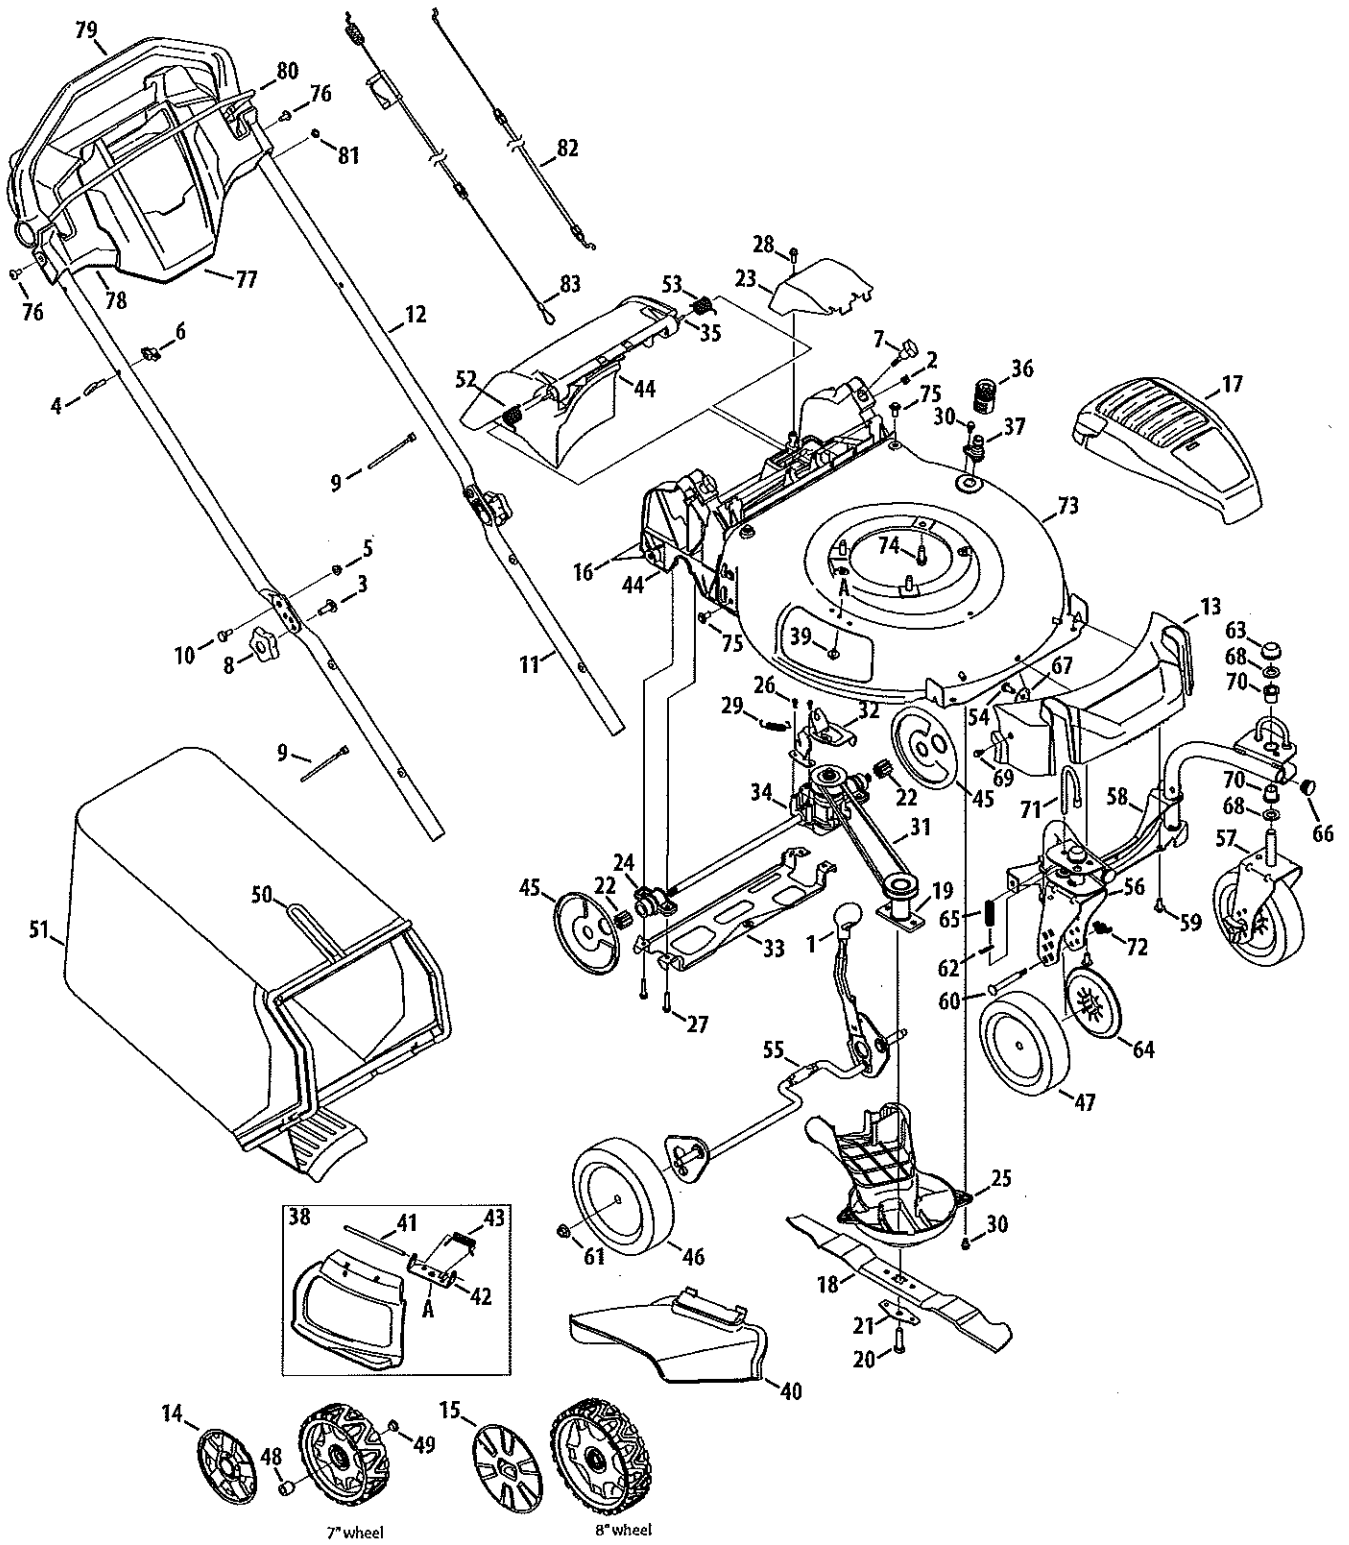

# Model SC 500 Z (12ABC62)

## Model SC 500 Z (12ABC62)

Ref No.	Part Number	Description
1	720-05025	Adjustment Knob
2	712-04222	Nut, Sq., 1/4-20
3	710-04998	Carriage Screw ,5/16-18
4	710-1205	Rope Guide
5	712-04064	Nut, Flange Lock, 1/4-20
6	720-0279	Knob
7	720-05066	Wing Nut
8	720-05009	Star Knob
9	725-0157	Cable Tie
10	738-04419A	Shdr. Screw, .375 x .126 x 1/4-20
11	749-04608A	Lower Handle
12	749-05084	Upper Handle
13	731-09621	Front Cover
14	731-09360	Hubcap, 7"
15	731-08570	Hubcap, 8"
16	731-07203	Trail Shield
17	731-09094A	Engine Shroud
18	942-0741A	Mulching Blade
19	687-02220	Blade Adapter
20	710-1044	Screw, 3/8-24 x 1.50
21	736-0524B	Blade Bell Support
22	917-04852	Spur Gear, 10T
23	731-08175	Transmission Cover
24	631-04501A	Bearing Assembly
25	631-04512C	Engine Baffle
26	710-04374	Screw, Hex Washer, .159 x .43
27	710-04774	Screw, 1/4-15 x 1.25
28	710-0895	Screw, 1/4-15 x .750
29	732-05150	Exten. Spring, 2.405
30	738-04278	Scr., Shldr., 1/4-20 x .50
31	954-04282	V-Belt
32	787-01868A	Transmission Bracket
33	787-01915A	Rear Support Bracket
34	918-07000	Transmission Assembly
35	747-05183	Pivot Rod
36	921-04041	Water Nozzle Adapter
37	731-07487	Water Nozzle
38	987-02516A	Mulch Plug (Incl. 41-43)
39	710-05073	Screw
40	731-07131	Side Discharge Chute
41	747-0710A	Hinge Pin
42	787-01779	Chute Deflector Bracket