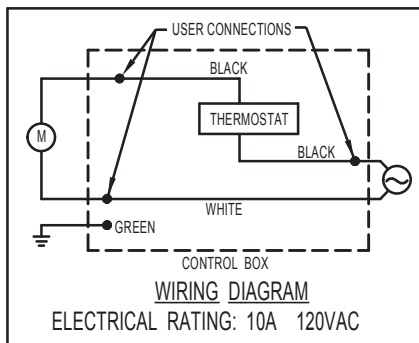

Rating label

WxH:80x40mm

Thermostat control box for
Attic Gable Ventilator
Model No.:ILG002T
ITEM#: RCB-001
120VAC, 60Hz
10A Max
MADE IN CHINA

18-08

Wiring Diagram

WxH:55x44.5mm

WxH:95x20mm

Thermostat must only be used with iLIVING gable ventilators.
El termostato debe ser usado con ventiladores aguilón iLIVING.
Thermostat doit seulement être utilisé avec des ventilateurs iLIVING pignon.

ILG001T

Performance Label

WxH:130x67mm

THERMOSTAT CONTROL

CAUTION

Automatically started device-To reduce the risk of injury disconnect from power supply before servicing. For residential use only. See instructions for wiring diagram.