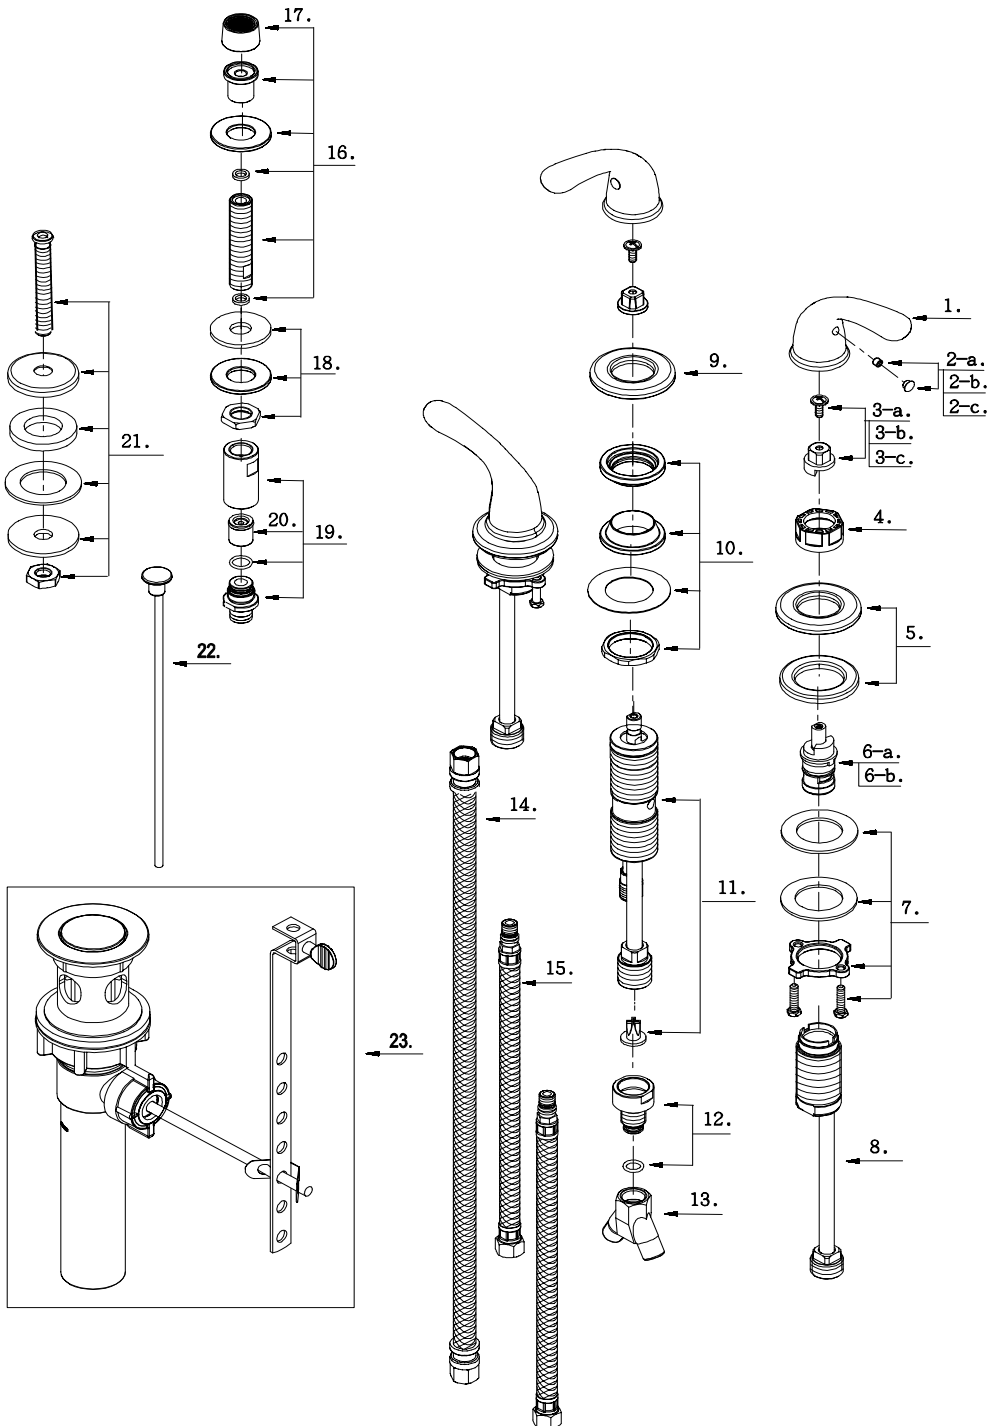

BIDET FAUCET

763-551

FWBA4400CP

764-640

FWBA4400BNV

FEATURES:

- Solid brass & copper waterways
- Fit 6" – 12" center holes
- Drip-free ceramic cartridge
- ½" 14 NPSM Inlet
- Metal lever handle
- With pop-up drain assembly
- Water saving aerator
- Meets ADA requirements
- 100% factory pressure tested before shipment

| Model | Description | Finish |
|---------|-------------|-----------------|
| 763-551 | Bidet Set | Polished Chrome |
| 764-640 | Bidet Set | Brushed Nickel |

763-551

FWBA4400CP

764-640

FWBA4400BNV

PRODUCT SPECIFICATION DIAGRAM

EXPLODED DRAWING

763-551

FWBA4400CP

764-640

FWBA4400BNV

763-551

FWBA4400CP

764-640

FWBA4400BNV

PARTS LISTING

| No. | Part Number | Finish | | Part Description |
|-----|-------------|---------|---------|---|
| | | 763-551 | 764-640 | |
| 1 | A069059 | CP | BNV | Metal Handle |
| 2-a | A603595C | | | Index Button-Clod |
| 2-b | A603595 | | | Index Button-Diverter |
| 2-c | A603595H | | | Index Button-Hot |
| 3-a | A603430C | | | Handle Adaptor-Clod |
| 3-b | A66D880 | | | Handle Adaptor- Diverter |
| 3-c | A603430H | | | Handle Adaptor-Hot |
| 4 | A016002 | | | Retainer Nut |
| 5 | A663201 | CP | BNV | Handle Trim Ring |
| 6-a | A507004N | | | Ceramic Disc Cartridge-Cold |
| 6-b | A507003N | | | Ceramic Disc Cartridge-Hot |
| 7 | A663951 | | | Mounting Hardware |
| 8 | A002027N | | | Handle Valve Body |
| 9 | A204000 | CP | BNV | Diverter Trim Ring |
| 10 | A603151 | | | Washer & Nut |
| 11 | A661449 | | | Diverter Valve Body w/Vacuum Breaker Device |
| 12 | A663350 | | | Threaded Adaptor |
| 13 | A015004 | | | "Y" Adaptor |
| 14 | A105128 | | | Supply Hose |
| 15 | A105007N | | | Hose |
| 16 | A663855 | CP | BNV | Spray Assembly |
| 17 | A500032N | CP | BNV | Aerator |
| 18 | A603152 | | | Nut & Seal |
| 19 | A603153 | | | Adapter Assembly |
| 20 | A519000 | | | Check Valve |
| 21 | A603596 | CP | BNV | Lift Rod Base Assembly |
| 22 | A025011 | CP | BNV | Lift Rod |
| 23 | A556202 | CP | BNV | Pop-up Assembly |