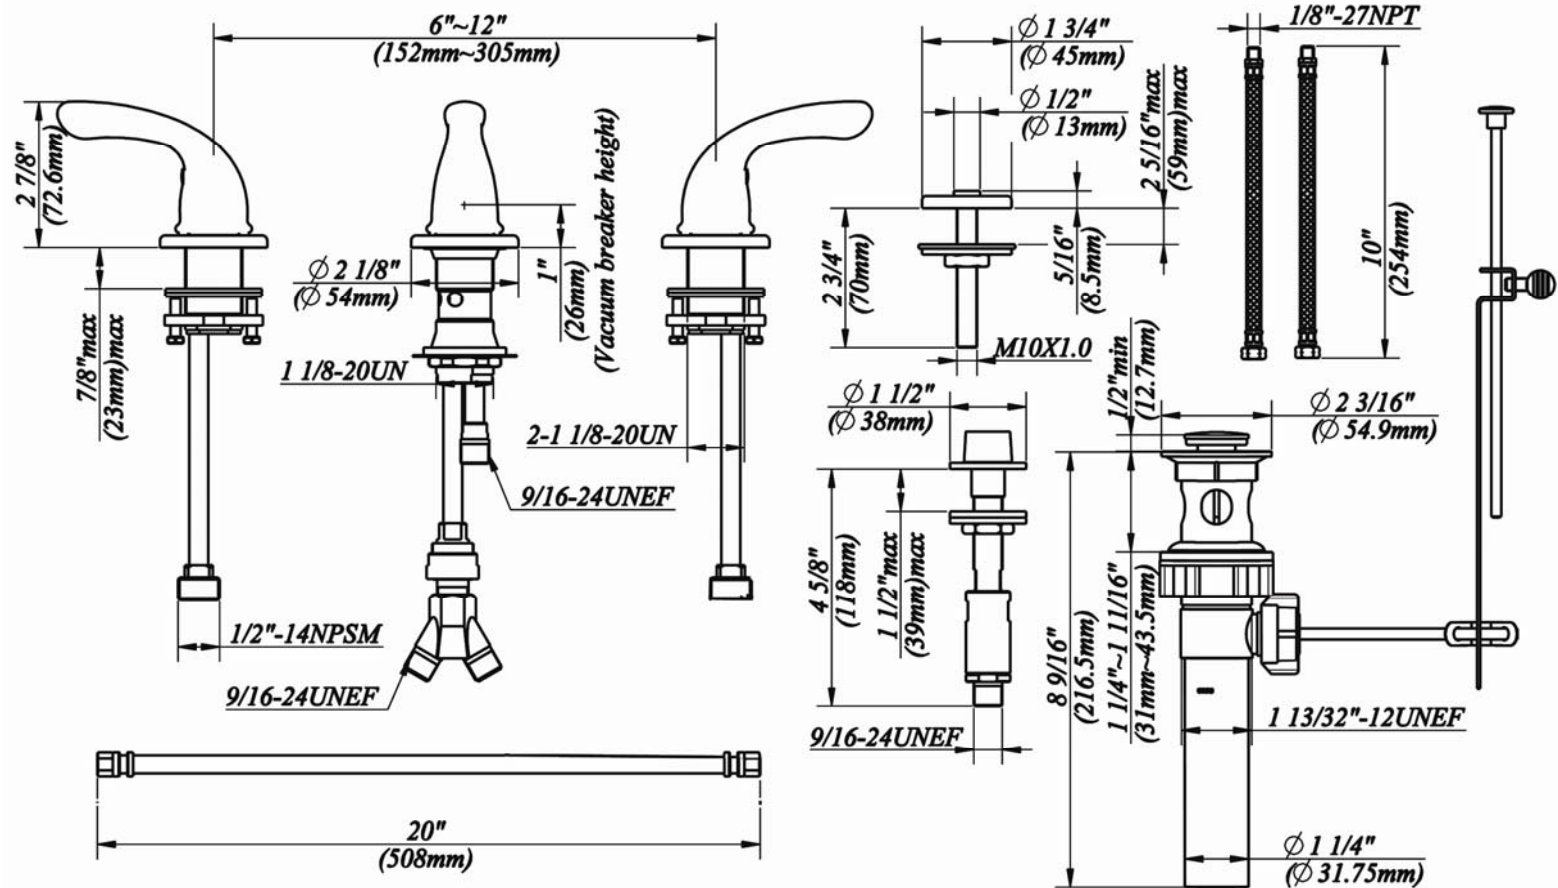

BIDET FAUCET

763-551

FWBA4400CP

764-640

FWBA4400BNV

FEATURES:

- Solid brass & copper waterways
- Fit 6" – 12" center holes
- Drip-free ceramic cartridge
- ½" 14 NPSM Inlet
- Metal lever handle
- With pop-up drain assembly
- Water saving aerator
- Meets ADA requirements
- 100% factory pressure tested before shipment

| Model | Description | Finish |
|---------|-------------|-----------------|
| 763-551 | Bidet Set | Polished Chrome |
| 764-640 | Bidet Set | Brushed Nickel |

763-551

FWBA4400CP

764-640

FWBA4400BNV

PRODUCT SPECIFICATION DIAGRAM

FWBA4400BNV

PARTS LISTING

| No. | Part Number | Finish | | Part Description |
|-----|-------------|---------|---------|---|
| | | 763-551 | 764-640 | |
| 1 | A069059 | CP | BNV | Metal Handle |
| 2-a | A603595C | | | Index Button-Clod |
| 2-b | A603595 | | | Index Button-Diverter |
| 2-c | A603595H | | | Index Button-Hot |
| 3-a | A603430C | | | Handle Adaptor-Clod |
| 3-b | A66D880 | | | Handle Adaptor- Diverter |
| 3-c | A603430H | | | Handle Adaptor-Hot |
| 4 | A016002 | | | Retainer Nut |
| 5 | A663201 | CP | BNV | Handle Trim Ring |
| 6-a | A507004N | | | Ceramic Disc Cartridge-Cold |
| 6-b | A507003N | | | Ceramic Disc Cartridge-Hot |
| 7 | A663951 | | | Mounting Hardware |
| 8 | A002027N | | | Handle Valve Body |
| 9 | A204000 | CP | BNV | Diverter Trim Ring |
| 10 | A603151 | | | Washer & Nut |
| 11 | A661449 | | | Diverter Valve Body w/Vacuum Breaker Device |
| 12 | A663350 | | | Threaded Adaptor |
| 13 | A015004 | | | "Y" Adaptor |
| 14 | A105128 | | | Supply Hose |
| 15 | A105007N | | | Hose |
| 16 | A663855 | CP | BNV | Spray Assembly |
| 17 | A500032N | CP | BNV | Aerator |
| 18 | A603152 | | | Nut & Seal |
| 19 | A603153 | | | Adapter Assembly |
| 20 | A519000 | | | Check Valve |
| 21 | A603596 | CP | BNV | Lift Rod Base Assembly |
| 22 | A025011 | CP | BNV | Lift Rod |
| 23 | A556202 | CP | BNV | Pop-up Assembly |